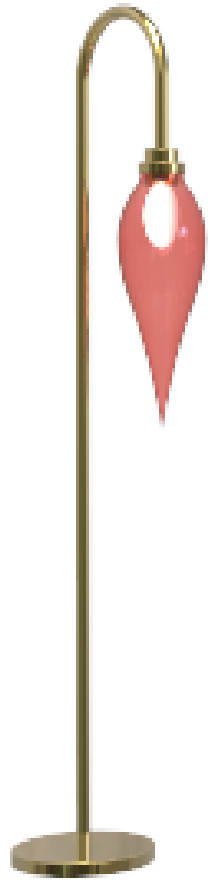

lights for you  
**Archisa**

LAMPS

Floor Lamp, Table Lamp  
& Console Table Lamp

Honey-colored glass with  
SS in Chrome finish

Floor Lamp & Console Table  
Lamp

Smoked glass with SS in  
Chrome finish

Floor Lamp, Console Table Lamp & Table  
Lamp

Amber-colored glass with SS in Matte  
black finish