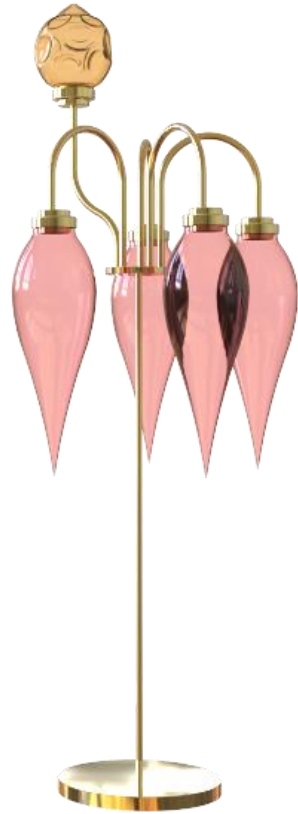

lights for you  
**Archisa**

LAMPS

Floor Lamp, Table Lamp  
& Console Table Lamp

Honey-colored glass with  
SS in Chrome finish

Floor Lamp & Console Table  
Lamp

Smoked glass with SS in  
Chrome finish

Floor Lamp, Console Table Lamp & Table  
Lamp

Amber-colored glass with SS in Matte  
black finish