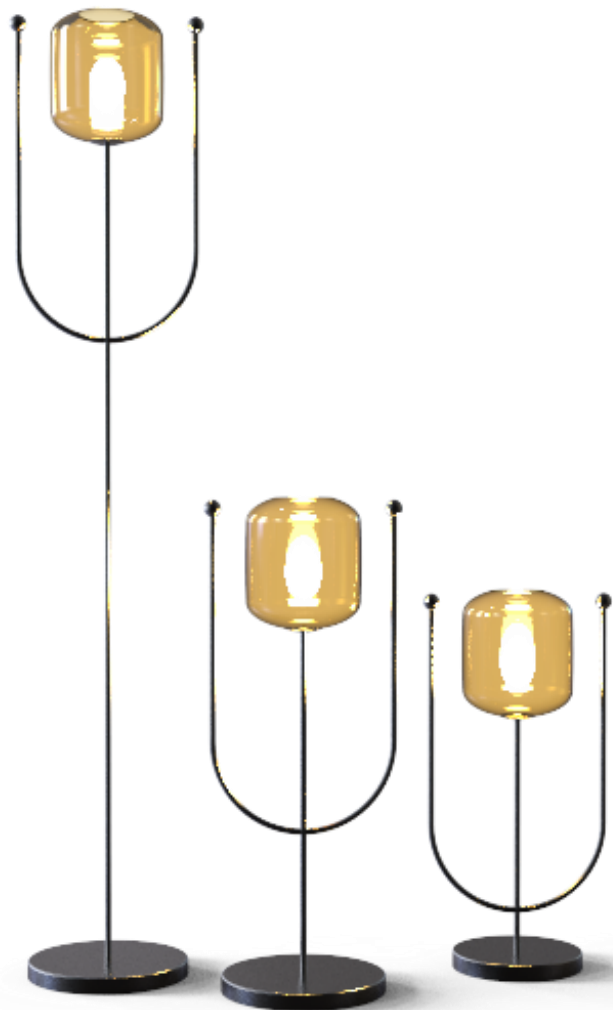

lights for you  
**Archisa**

LAMPS

Floor Lamp, Table Lamp  
& Console Table Lamp

Honey-colored glass with  
SS in Chrome finish

Floor Lamp & Console Table  
Lamp

Smoked glass with SS in  
Chrome finish

Floor Lamp, Console Table Lamp & Table  
Lamp

Amber-colored glass with SS in Matte  
black finish