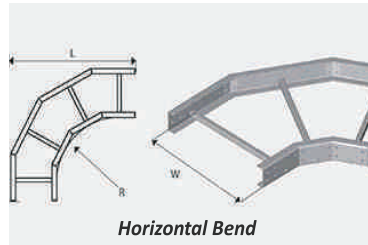

Standard Length - 2500mm

Thickness: 1.6mm to 3mm

Height - 40mm,50mm, 75mm and 100mm.

Width - 100mm,150mm, 300mm,450mm,600mm,750mm and 1000mm

Finish - Pre-Galvanised as per IS-277, Powder Coated, Painted and Hot Dip Galvanised as per IS- 2629.

Ladder Tray

Horizontal Bend

Tee

Vertical Inward Bend

Vertical Outward Bend

Perforated Cable Trays & Accessories

We are well-known Manufacturer, Supplier, and Exporter of outstanding variety of Perforated type Cable Trays (Welded type Perforated Cable Trays, Bolt and Nut Perforated type Cable Trays) in Pune , India.

Standard Length - 2500mm Thickness: 1.2mm to 3mm Height - 25mm,40mm, 75mm and 100mm.

Width - 40mm, 50mm, 75mm, 100mm, 150mm, 300mm, 600mm, 750mm and 1000mm

Finish - Pre-Galvanised as per IS-277, Powder Coated, Painted and Hot Dip Galvanised as per IS- 2629 and SS 202/304/316.