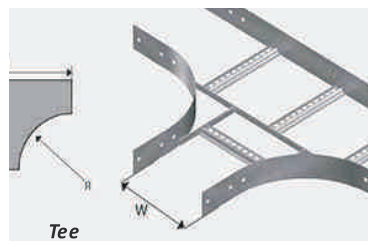

Unistrut

Z Channel

'C' Channel

Lip Channel

Ladder Type Cable Trays and Accessories

We are well-known Manufacturer, Supplier, and Exporter of outstanding variety of Ladder type Cable Trays (Welded type Ladder Cable Trays, Bolt and Nut Ladder type Cable Trays) in Pune , India.

Standard Length - 2500mm

Thickness: 1.6mm to 3mm

Height - 40mm,50mm, 75mm and 100mm.

Width - 100mm,150mm, 300mm,450mm,600mm,750mm and 1000mm

Finish - Pre-Galvanised as per IS-277, Powder Coated, Painted and Hot Dip Galvanised as per IS- 2629.

Ladder Tray

Horizontal Bend

Tee

Vertical Inward Bend

Vertical Outward Bend

Perforated Cable Trays & Accessories

We are well-known Manufacturer, Supplier, and Exporter of outstanding variety of Perforated type Cable Trays (Welded type Perforated Cable Trays, Bolt and Nut Perforated type Cable Trays) in Pune , India.

Standard Length - 2500mm Thickness: 1.2mm to 3mm Height - 25mm,40mm, 75mm and 100mm.

Width - 40mm, 50mm, 75mm, 100mm, 150mm, 300mm, 600mm, 750mm and 1000mm

Finish - Pre-Galvanised as per IS-277, Powder Coated, Painted and Hot Dip Galvanised as per IS- 2629 and SS 202/304/316.