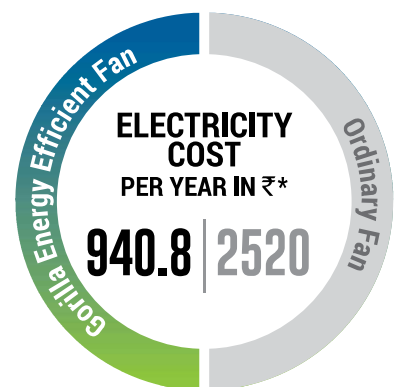

Gorilla Motor

POWER CONSUMPTIONS

POWER CONSUMPTION AT EACH SPEED

The power consumption of the Gorilla* Fan varies with the speed at which it is set.

It consumes lesser power than a LED bulb at speed 1

		Wattage (W)	RPM
● ● ● ● ●	Speed 1	3	120
● ● ● ● ●	Speed 2	7	185
● ● ● ● ●	Speed 3	12	250
● ● ● ● ●	Speed 4	18	310
● ● ● ● ●	Speed 5	28	360
▶▶▶▶▶▶▶▶	Boost Speed	38	380

Only 28W Power Consumption on highest speed

Smart Remote with boost, sleep and timer mode options

Wide operating Voltage Range of 140 - 285 Volts

Runs 3 Times Longer on Inverter in comparison with ordinary fan

SAVE UP TO
₹1,500/-
PER YEAR

A comparison of how much you save annually with gorilla fans

Assumptions:

Usage 16 hours/day, for 300 Days a Year with Electricity Rate of ₹ 7/unit

Pearl White Earth Brown Golden Oakwood Natural Oakwood