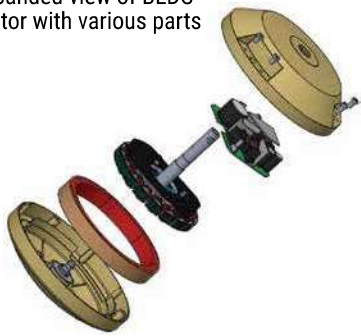

ABOUT BLDC TECHNOLOGY

POWER BEHIND GORILLA FANS

BLDC stands for Brushless Direct Current. BLDC motor has no mechanical brush for commutation of the windings. Commutation is deployed with the help of smart electronics. The input voltage provided is 230V AC which is converted to 24V DC by a SMPS. The fan runs internally at 24V and consumes just 28W at full speed.

ADVANTAGE

- Elimination of friction and associated power loss
- Better flexibility over controlling motor speed
- No spark and minimal electrical noise as no slip ring or mechanical brushes are used

Expanded view of BLDC motor with various parts