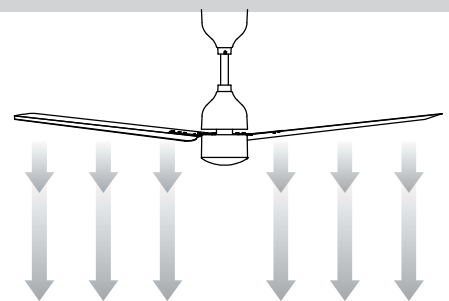

Gorilla Motor

POWER CONSUMPTIONS

POWER CONSUMPTION AT EACH SPEED

The power consumption of the Gorilla* Fan varies with the speed at which it is set.

It consumes lesser power than a LED bulb at speed 1

		Wattage (W)	RPM
● ● ● ● ●	Speed 1	3	120
● ● ● ● ●	Speed 2	7	185
● ● ● ● ●	Speed 3	12	250
● ● ● ● ●	Speed 4	18	310
● ● ● ● ●	Speed 5	28	360
▶▶▶▶▶▶▶▶	Boost Speed	38	380