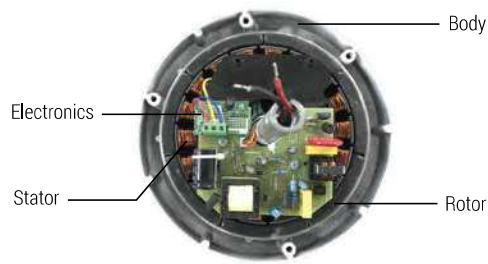

ABOUT BLDC TECHNOLOGY

POWER BEHIND GORILLA FANS

BLDC stands for Brushless Direct Current. BLDC motor has no mechanical brush for commutation of the windings. Commutation is deployed with the help of smart electronics. The input voltage provided is 230V AC which is converted to 24V DC by a SMPS. The fan runs internally at 24V and consumes just 28W at full speed.

ADVANTAGE

- Elimination of friction and associated power loss
- Better flexibility over controlling motor speed
- No spark and minimal electrical noise as no slip ring or mechanical brushes are used

Expanded view of BLDC motor with various parts