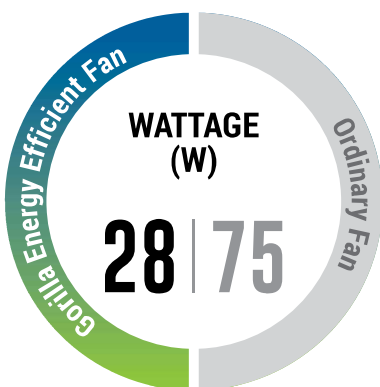

Only 28W Power Consumption on highest speed

Smart Remote with boost, sleep and timer mode options

Wide operating Voltage Range of 140 - 285 Volts

Runs 3 Times Longer on Inverter in comparison with ordinary fan

SAVE UP TO
₹1,500/-
PER YEAR

A comparison of how much you save annually with gorilla fans

Assumptions:

Usage 16 hours/day, for 300 Days a Year with Electricity Rate of ₹ 7/unit

Pearl White Earth Brown Golden Oakwood Natural Oakwood