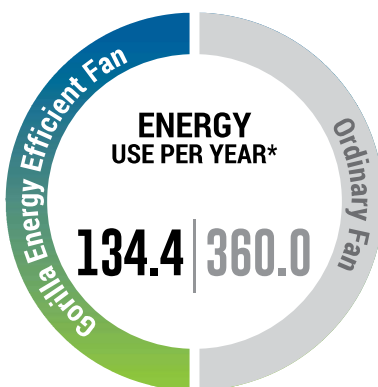

FEATURES & SAVINGS

Super energy efficient
BLDC Motor

65% lesser power consumption helps you
Save up to ₹ 1,500 per year

Only 28W Power Consumption on highest speed

Smart Remote with boost, sleep and timer mode options

Wide operating Voltage Range of 140 - 285 Volts

Runs 3 Times Longer on Inverter in comparison with ordinary fan

3 Years of on-site warranty

Rust Free aluminium bodies

Zero Heating of motor results in increased life of fan

Save on Cost of Regulator

Toggle Operation to Control Speed

Dust Resistant

THE PERFECT BLEND OF STYLE & SAVINGS

SAVE UP TO
₹1,500/-
PER YEAR

A comparison of how much you save annually with gorilla fans

Assumptions:

Usage 16 hours/day, for 300 Days a Year with Electricity Rate of ₹ 7/unit