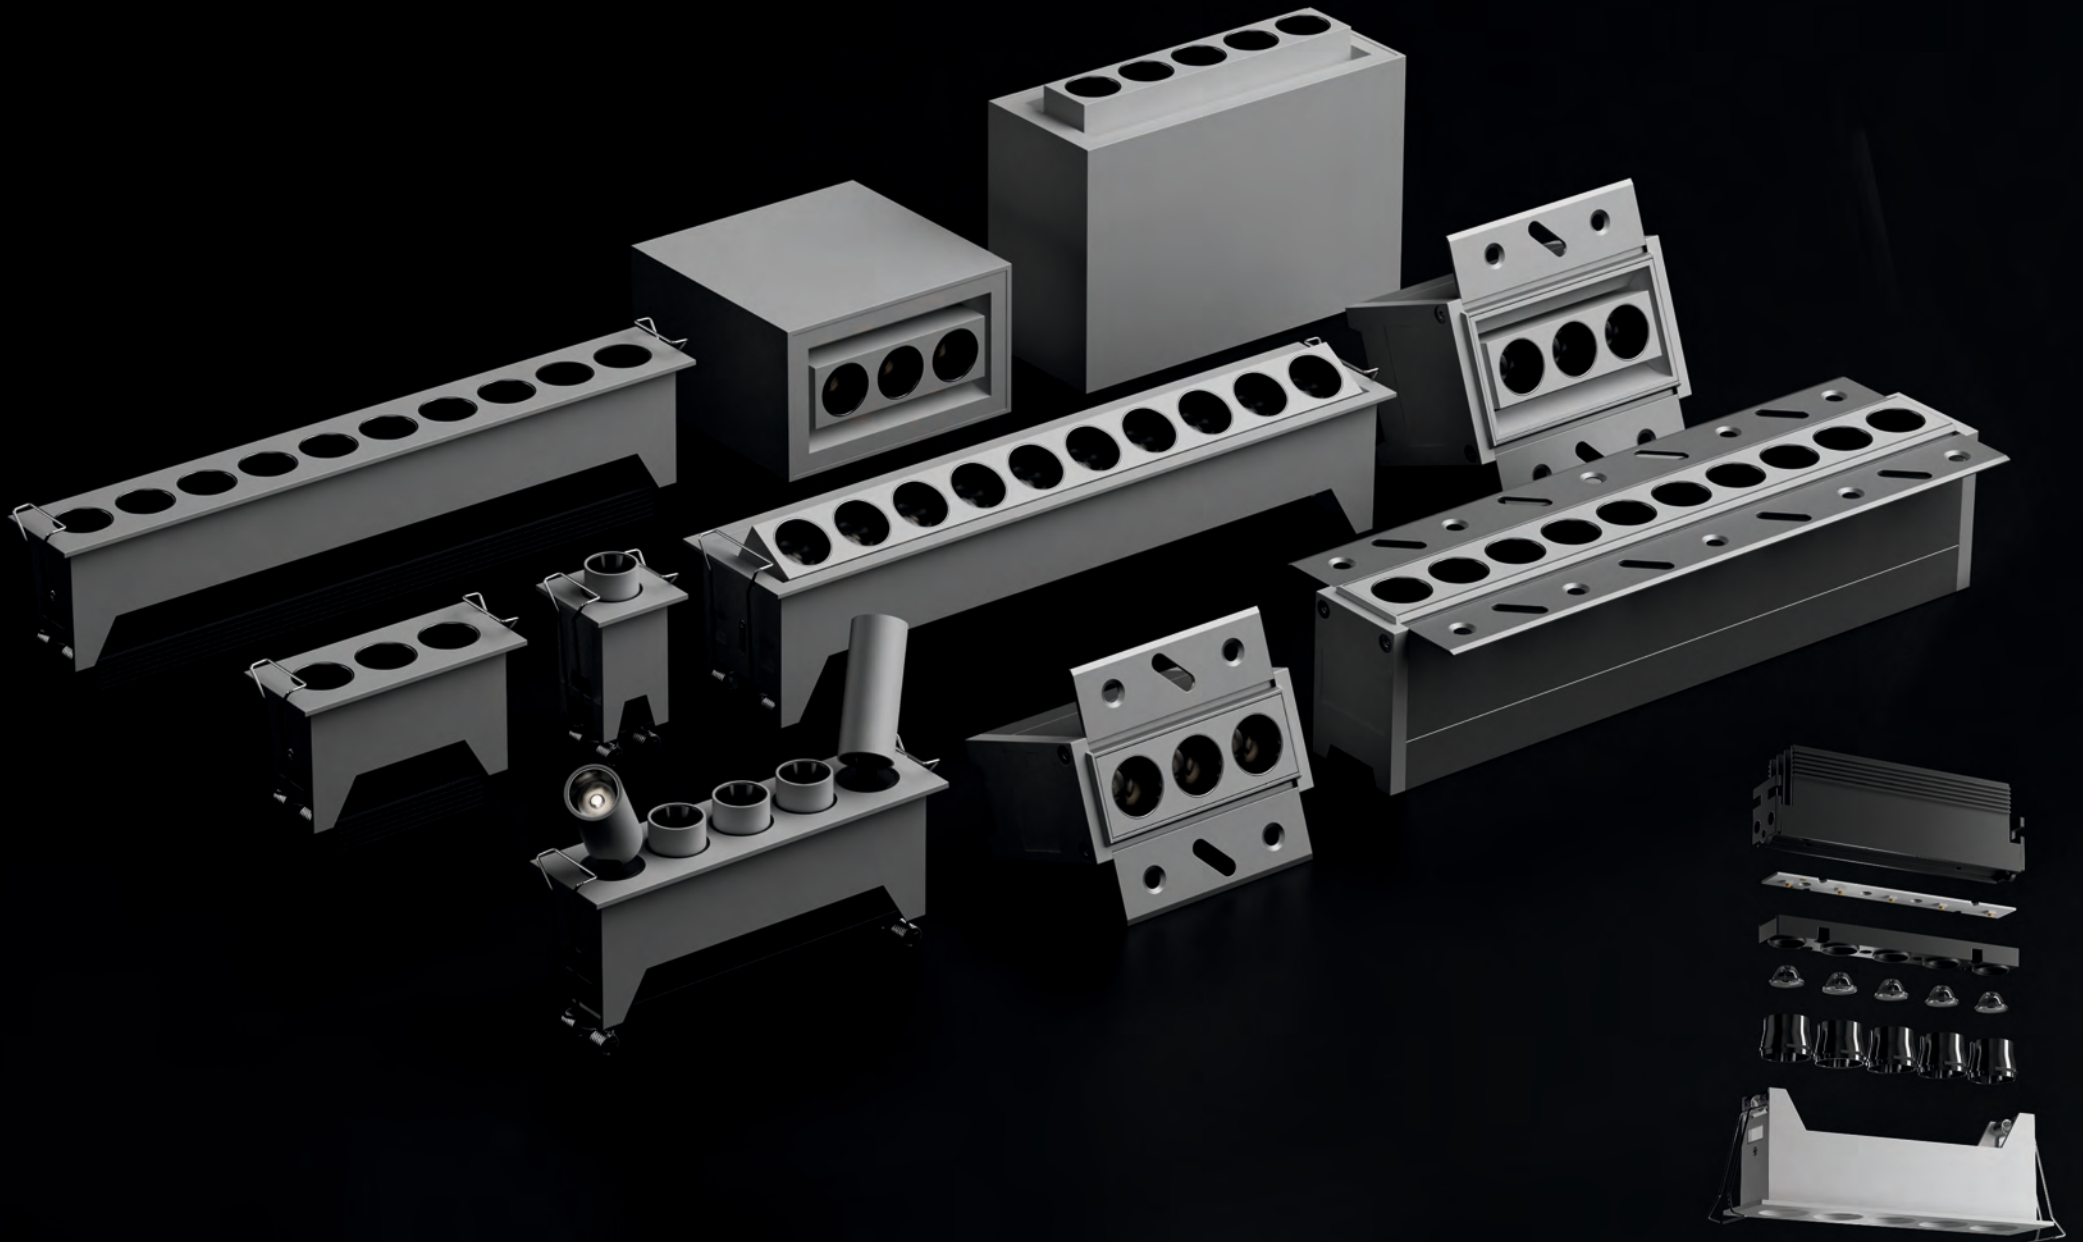

LED COB SPOT LIGHT SERIES

HYBEC[®] PRO
lighting the future

LED RECESSED COB SPOT LIGHT SERIES

Item No.: PRO-501

Housing Material : Aluminium Die-Cast
 Body Colour : Matt White / Matt Black
 LED Source : Luminus LED
 Power : 2W
 Lumens : 70-80Lm/W
 Beam Angle : 24°
 Col. Temp : 3K / 4K / 5K
 Dimension : 34x34xH57mm
 Cut-out : 25x25mm
 CRI : 90
 IP : IP20
 Input Voltage : 220-240V

Item No.: PRO-502

Housing Material : Aluminium Die-Cast
 Body Colour : Matt White / Matt Black
 LED Source : Luminus LED
 Power : 6W
 Lumens : 70-80Lm/W
 Beam Angle : 38°
 Col. Temp : 3K / 4K / 5K
 Dimension : 81x34xH57mm
 Cut-out : 72x25mm
 CRI : 90
 IP : IP20
 Input Voltage : 220-240V

Item No.: PRO-503

Housing Material : Aluminium Die-Cast
 Body Colour : Matt White / Matt Black
 LED Source : Luminus LED
 Power : 10W
 Lumens : 70-80Lm/W
 Beam Angle : 38°
 Col. Temp : 3K / 4K / 5K
 Dimension : 127x34xH57mm
 Cut-out : 119x25mm
 CRI : 90
 IP : IP20
 Input Voltage : 220-240V

LED RECESSED COB SPOT LIGHT SERIES

Item No.: PRO-506 (Trimless)

Housing Material : Aluminium Die-Cast
 Body Colour : Matt White / Matt Black
 LED Source : Luminus LED
 Power : 2W
 Lumens : 70-80Lm/W
 Beam Angle : 24°
 Col. Temp : 3K / 4K / 5K
 Dimension : 37x80xH58mm
 Cut-out : 40x40mm
 CRI : 90
 IP : IP20
 Input Voltage : 220-240V