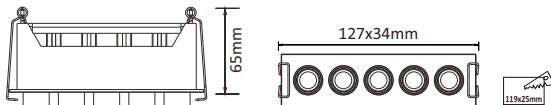

Item No.: PRO-525 (Adjustable)

Housing Material : Aluminium Die-Cast
Body Colour : Matt White / Matt Black
LED Source : Luminus LED
Power : 10W
Lumens : 70-80Lm/W
Beam Angle : 24°
Col. Temp : 3K / 4K / 5K
Dimension : 127x34xH65mm
Cut-out : 119x25mm
CRI : 90
IP : IP20
Input Voltage : 220-240V