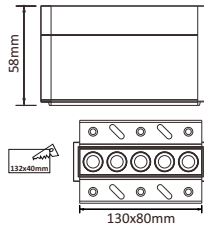

Item No.: PRO-508 (Trimless)

Housing Material : Aluminium Die-Cast
Body Colour : Matt White / Matt Black
LED Source : Luminus LED
Power : 10W
Lumens : 70-80Lm/W
Beam Angle : 38°
Col. Temp : 3K / 4K / 5K
Dimension : 130x80xH58mm
Cut-out : 132x40mm
CRI : 90
IP : IP20
Input Voltage : 220-240V