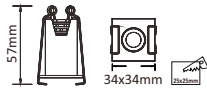

LED RECESSED COB SPOT LIGHT SERIES

Item No.: PRO-501

Housing Material : Aluminium Die-Cast
Body Colour : Matt White / Matt Black
LED Source : Luminus LED
Power : 2W
Lumens : 70-80Lm/W
Beam Angle : 24°
Col. Temp : 3K / 4K / 5K
Dimension : 34x34xH57mm
Cut-out : 25x25mm
CRI : 90
IP : IP20
Input Voltage : 220-240V