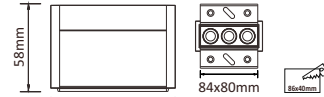

Item No.: PRO-507 (Trimless)

Housing Material : Aluminium Die-Cast
Body Colour : Matt White / Matt Black
LED Source : Luminus LED
Power : 6W
Lumens : 70-80Lm/W
Beam Angle : 38°
Col. Temp : 3K / 4K / 5K
Dimension : 84x80xH58mm
Cut-out : 86x40mm
CRI : 90
IP : IP20
Input Voltage : 220-240V