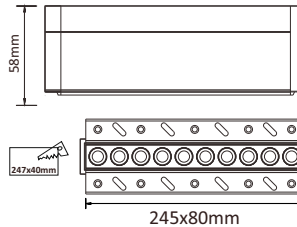

Item No.: PRO-509 (Trimless)

Housing Material : Aluminium Die-Cast
Body Colour : Matt White / Matt Black
LED Source : Luminus LED
Power : 20W
Lumens : 70-80Lm/W
Beam Angle : 38°
Col. Temp : 3K / 4K / 5K
Dimension : 245x80xH58mm
Cut-out : 247x40mm
CRI : 90
IP : IP20
Input Voltage : 220-240V