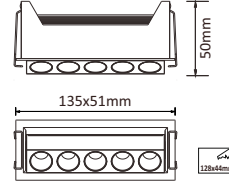

Item No.: PRO-513 (Adjustable)

Housing Material : Aluminium Die-Cast
 Body Colour : Matt White / Matt Black
 LED Source : Luminus LED
 Power : 10W
 Lumens : 70-80Lm/W
 Beam Angle : 38°
 Col. Temp : 3K / 4K / 5K
 Dimension : 135x51xH50mm
 Cut-out : 128x44mm
 CRI : 90
 IP : IP20
 Input Voltage : 220-240V