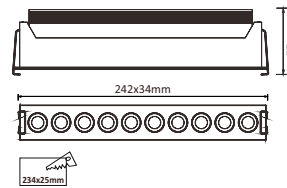

Item No.: PRO-502

Housing Material : Aluminium Die-Cast
 Body Colour : Matt White / Matt Black
 LED Source : Luminus LED
 Power : 6W
 Lumens : 70-80Lm/W
 Beam Angle : 38°
 Col. Temp : 3K / 4K / 5K
 Dimension : 81x34xH57mm
 Cut-out : 72x25mm
 CRI : 90
 IP : IP20
 Input Voltage : 220-240V

Item No.: PRO-503

Housing Material : Aluminium Die-Cast
 Body Colour : Matt White / Matt Black
 LED Source : Luminus LED
 Power : 10W
 Lumens : 70-80Lm/W
 Beam Angle : 38°
 Col. Temp : 3K / 4K / 5K
 Dimension : 127x34xH57mm
 Cut-out : 119x25mm
 CRI : 90
 IP : IP20
 Input Voltage : 220-240V

Item No.: PRO-504

Housing Material : Aluminium Die-Cast
 Body Colour : Matt White / Matt Black
 LED Source : Luminus LED
 Power : 20W
 Lumens : 70-80Lm/W
 Beam Angle : 38°
 Col. Temp : 3K / 4K / 5K
 Dimension : 242x34xH57mm
 Cut-out : 234x25mm
 CRI : 90
 IP : IP20
 Input Voltage : 220-240V

Item No.: PRO-514 (Adjustable)

Housing Material : Aluminium Die-Cast
 Body Colour : Matt White / Matt Black
 LED Source : Luminus LED
 Power : 20W
 Lumens : 70-80Lm/W
 Beam Angle : 38°
 Col. Temp : 3K / 4K / 5K
 Dimension : 250x51xH50mm
 Cut-out : 243x44mm
 CRI : 90
 IP : IP20
 Input Voltage : 220-240V