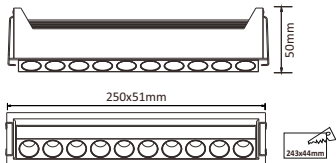

Item No.: PRO-514 (Adjustable)

Housing Material : Aluminium Die-Cast
Body Colour : Matt White / Matt Black
LED Source : Luminus LED
Power : 20W
Lumens : 70-80Lm/W
Beam Angle : 38°
Col. Temp : 3K / 4K / 5K
Dimension : 250x51xH50mm
Cut-out : 243x44mm
CRI : 90
IP : IP20
Input Voltage : 220-240V