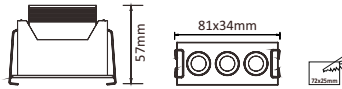

Item No.: PRO-503

Housing Material : Aluminium Die-Cast
 Body Colour : Matt White / Matt Black
 LED Source : Luminus LED
 Power : 10W
 Lumens : 70-80Lm/W
 Beam Angle : 38°
 Col. Temp : 3K / 4K / 5K
 Dimension : 127x34xH57mm
 Cut-out : 119x25mm
 CRI : 90
 IP : IP20
 Input Voltage : 220-240V