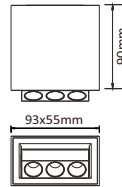

LED SURFACE COB SPOT LIGHT SERIES

Item No.: PRO-528 (Adjustable)

Housing Material : Aluminium Die-Cast
Body Colour : Matt White / Matt Black
LED Source : Luminus LED
Power : 6W
Lumens : 70-80Lm/W
Beam Angle : 38°
Col. Temp : 3K / 4K / 5K
Dimension : 93x55mm
Height : 90mm
CRI : 90
IP : IP20
Input Voltage : 220-240V