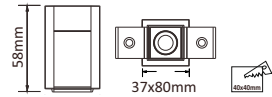

LED RECESSED COB SPOT LIGHT SERIES

Item No.: PRO-506 (Trimless)

Housing Material : Aluminium Die-Cast
Body Colour : Matt White / Matt Black
LED Source : Luminus LED
Power : 2W
Lumens : 70-80Lm/W
Beam Angle : 24°
Col. Temp : 3K / 4K / 5K
Dimension : 37x80xH58mm
Cut-out : 40x40mm
CRI : 90
IP : IP20
Input Voltage : 220-240V