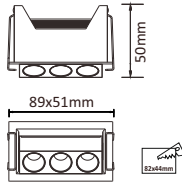

LED RECESSED COB SPOT LIGHT SERIES

Item No.: PRO-512 (Adjustable)

Housing Material : Aluminium Die-Cast
Body Colour : Matt White / Matt Black
LED Source : Luminus LED
Power : 6W
Lumens : 70-80Lm/W
Beam Angle : 24°
Col. Temp : 3K / 4K / 5K
Dimension : 89x51xH50mm
Cut-out : 82x44mm
CRI : 90
IP : IP20
Input Voltage : 220-240V