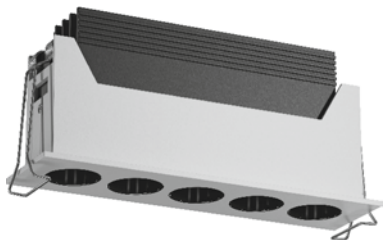

LED COB SPOT LIGHT SERIES

HYBEC[®] PRO
lighting the future

LED RECESSED COB SPOT LIGHT SERIES

Item No.: PRO-501

Housing Material : Aluminium Die-Cast
 Body Colour : Matt White / Matt Black
 LED Source : Luminus LED
 Power : 2W
 Lumens : 70-80Lm/W
 Beam Angle : 24°
 Col. Temp : 3K / 4K / 5K
 Dimension : 34x34xH57mm
 Cut-out : 25x25mm
 CRI : 90
 IP : IP20
 Input Voltage : 220-240V

Item No.: PRO-502

Housing Material : Aluminium Die-Cast
 Body Colour : Matt White / Matt Black
 LED Source : Luminus LED
 Power : 6W
 Lumens : 70-80Lm/W
 Beam Angle : 38°
 Col. Temp : 3K / 4K / 5K
 Dimension : 81x34xH57mm
 Cut-out : 72x25mm
 CRI : 90
 IP : IP20
 Input Voltage : 220-240V

Item No.: PRO-503

Housing Material : Aluminium Die-Cast
 Body Colour : Matt White / Matt Black
 LED Source : Luminus LED
 Power : 10W
 Lumens : 70-80Lm/W
 Beam Angle : 38°
 Col. Temp : 3K / 4K / 5K
 Dimension : 127x34xH57mm
 Cut-out : 119x25mm
 CRI : 90
 IP : IP20
 Input Voltage : 220-240V

Item No.: PRO-504

Housing Material : Aluminium Die-Cast
 Body Colour : Matt White / Matt Black
 LED Source : Luminus LED
 Power : 20W
 Lumens : 70-80Lm/W
 Beam Angle : 38°
 Col. Temp : 3K / 4K / 5K
 Dimension : 242x34xH57mm
 Cut-out : 234x25mm
 CRI : 90
 IP : IP20
 Input Voltage : 220-240V