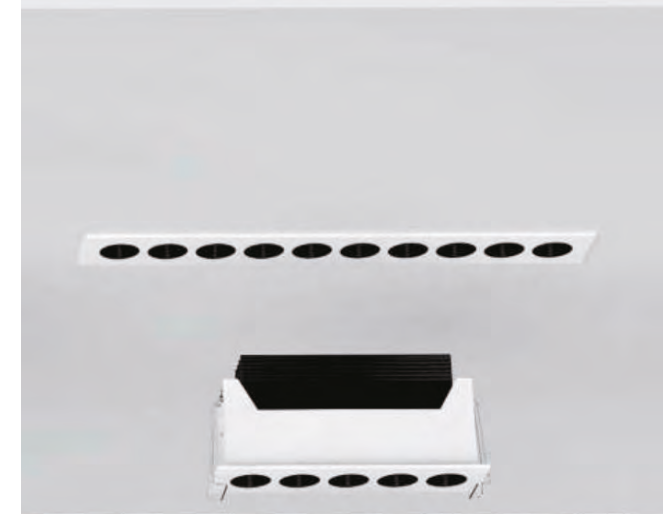

LED COB SPOT LIGHT SERIES

HYBEC[®] PRO
lighting the future

LED RECESSED COB SPOT LIGHT SERIES

Item No.: PRO-501

Housing Material : Aluminium Die-Cast
 Body Colour : Matt White / Matt Black
 LED Source : Luminus LED
 Power : 2W
 Lumens : 70-80Lm/W
 Beam Angle : 24°
 Col. Temp : 3K / 4K / 5K
 Dimension : 34x34xH57mm
 Cut-out : 25x25mm
 CRI : 90
 IP : IP20
 Input Voltage : 220-240V

Item No.: PRO-502

Housing Material : Aluminium Die-Cast
 Body Colour : Matt White / Matt Black
 LED Source : Luminus LED
 Power : 6W
 Lumens : 70-80Lm/W
 Beam Angle : 38°
 Col. Temp : 3K / 4K / 5K
 Dimension : 81x34xH57mm
 Cut-out : 72x25mm
 CRI : 90
 IP : IP20
 Input Voltage : 220-240V

Item No.: PRO-503

Housing Material : Aluminium Die-Cast
 Body Colour : Matt White / Matt Black
 LED Source : Luminus LED
 Power : 10W
 Lumens : 70-80Lm/W
 Beam Angle : 38°
 Col. Temp : 3K / 4K / 5K
 Dimension : 127x34xH57mm
 Cut-out : 119x25mm
 CRI : 90
 IP : IP20
 Input Voltage : 220-240V

LED RECESSED COB SPOT LIGHT SERIES

Item No.: PRO-506 (Trimless)

Housing Material : Aluminium Die-Cast
 Body Colour : Matt White / Matt Black
 LED Source : Luminus LED
 Power : 2W
 Lumens : 70-80Lm/W
 Beam Angle : 24°
 Col. Temp : 3K / 4K / 5K
 Dimension : 37x80xH58mm
 Cut-out : 40x40mm
 CRI : 90
 IP : IP20
 Input Voltage : 220-240V