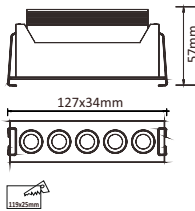

LED COB SPOT LIGHT SERIES

HYBEC[®] PRO
lighting the future

LED RECESSED COB SPOT LIGHT SERIES

Item No.: PRO-501

Housing Material : Aluminium Die-Cast
 Body Colour : Matt White / Matt Black
 LED Source : Luminus LED
 Power : 2W
 Lumens : 70-80Lm/W
 Beam Angle : 24°
 Col. Temp : 3K / 4K / 5K
 Dimension : 34x34xH57mm
 Cut-out : 25x25mm
 CRI : 90
 IP : IP20
 Input Voltage : 220-240V

Item No.: PRO-502

Housing Material : Aluminium Die-Cast
 Body Colour : Matt White / Matt Black
 LED Source : Luminus LED
 Power : 6W
 Lumens : 70-80Lm/W
 Beam Angle : 38°
 Col. Temp : 3K / 4K / 5K
 Dimension : 81x34xH57mm
 Cut-out : 72x25mm
 CRI : 90
 IP : IP20
 Input Voltage : 220-240V

Item No.: PRO-503

Housing Material : Aluminium Die-Cast
 Body Colour : Matt White / Matt Black
 LED Source : Luminus LED
 Power : 10W
 Lumens : 70-80Lm/W
 Beam Angle : 38°
 Col. Temp : 3K / 4K / 5K
 Dimension : 127x34xH57mm
 Cut-out : 119x25mm
 CRI : 90
 IP : IP20
 Input Voltage : 220-240V

Item No.: PRO-504

Housing Material : Aluminium Die-Cast
 Body Colour : Matt White / Matt Black
 LED Source : Luminus LED
 Power : 20W
 Lumens : 70-80Lm/W
 Beam Angle : 38°
 Col. Temp : 3K / 4K / 5K
 Dimension : 242x34xH57mm
 Cut-out : 234x25mm
 CRI : 90
 IP : IP20
 Input Voltage : 220-240V