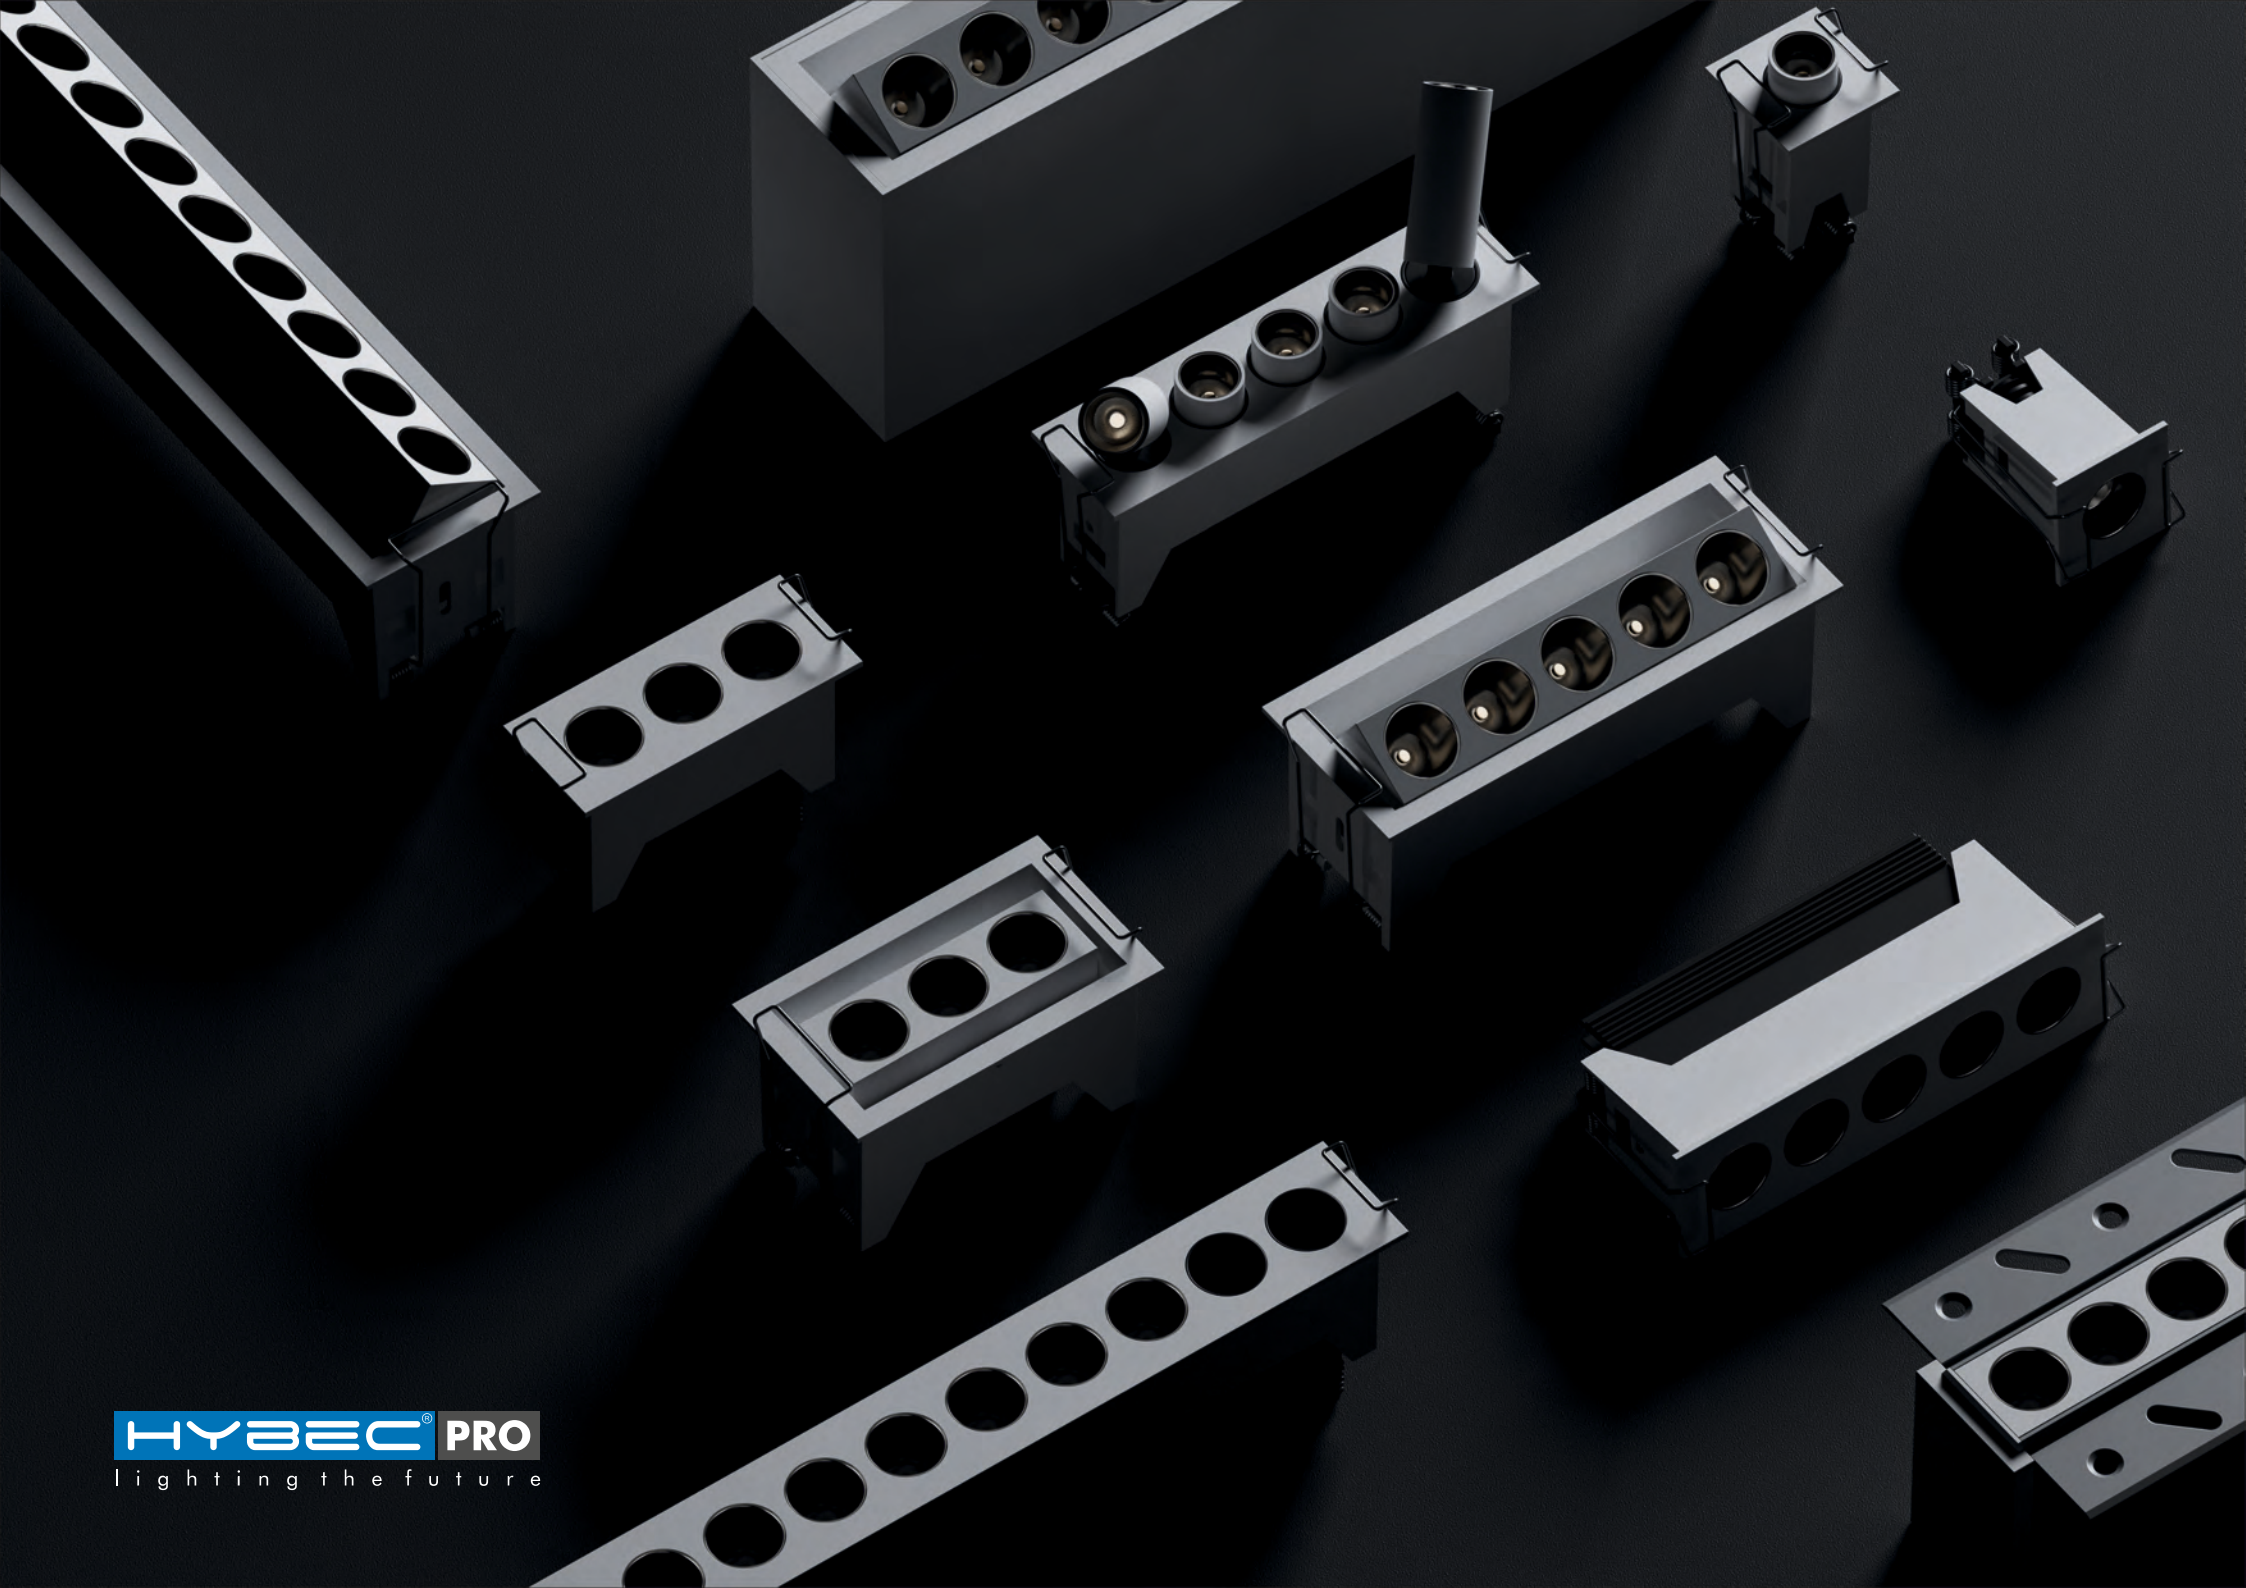

Item No.: PRO-525 (Adjustable)

Housing Material : Aluminium Die-Cast
 Body Colour : Matt White / Matt Black
 LED Source : Luminus LED
 Power : 10W
 Lumens : 70-80Lm/W
 Beam Angle : 24°
 Col. Temp : 3K / 4K / 5K
 Dimension : 127x34xH65mm
 Cut-out : 119x25mm
 CRI : 90
 IP : IP20
 Input Voltage : 220-240V

LED SURFACE COB SPOT LIGHT SERIES

Item No.: PRO-528 (Adjustable)

Housing Material : Aluminium Die-Cast
Body Colour : Matt White / Matt Black
LED Source : Luminus LED
Power : 6W
Lumens : 70-80Lm/W
Beam Angle : 38°
Col. Temp : 3K / 4K / 5K
Dimension : 93x55mm
Height : 90mm
CRI : 90
IP : IP20
Input Voltage : 220-240V

Item No.: PRO-529 (Adjustable)

Housing Material : Aluminium Die-Cast
Body Colour : Matt White / Matt Black
LED Source : Luminus LED
Power : 10W
Lumens : 70-80Lm/W
Beam Angle : 38°
Col. Temp : 3K / 4K / 5K
Dimension : 139x55mm
Height : 90mm
CRI : 90
IP : IP20
Input Voltage : 220-240V