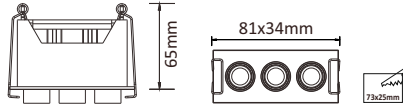

Item No.: PRO-523 (Adjustable)

Housing Material : Aluminium Die-Cast
Body Colour : Matt White / Matt Black
LED Source : Luminus LED
Power : 6W
Lumens : 70-80Lm/W
Beam Angle : 24°
Col. Temp : 3K / 4K / 5K
Dimension : 81x34xH65mm
Cut-out : 73x25mm
CRI : 90
IP : IP20
Input Voltage : 220-240V