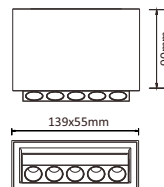

Item No.: PRO-529 (Adjustable)

Housing Material : Aluminium Die-Cast
Body Colour : Matt White / Matt Black
LED Source : Luminus LED
Power : 10W
Lumens : 70-80Lm/W
Beam Angle : 38°
Col. Temp : 3K / 4K / 5K
Dimension : 139x55mm
Height : 90mm
CRI : 90
IP : IP20
Input Voltage : 220-240V