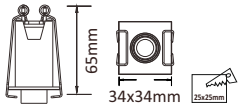

LED RECESSED COB SPOT LIGHT SERIES

Item No.: PRO-521 (Adjustable)

Housing Material : Aluminium Die-Cast
Body Colour : Matt White / Matt Black
LED Source : Luminus LED
Power : 2W
Lumens : 70-80Lm/W
Beam Angle : 24°
Col. Temp : 3K / 4K / 5K
Dimension : 34x34xH65mm
Cut-out : 25x25mm
CRI : 90
IP : IP20
Input Voltage : 220-240V