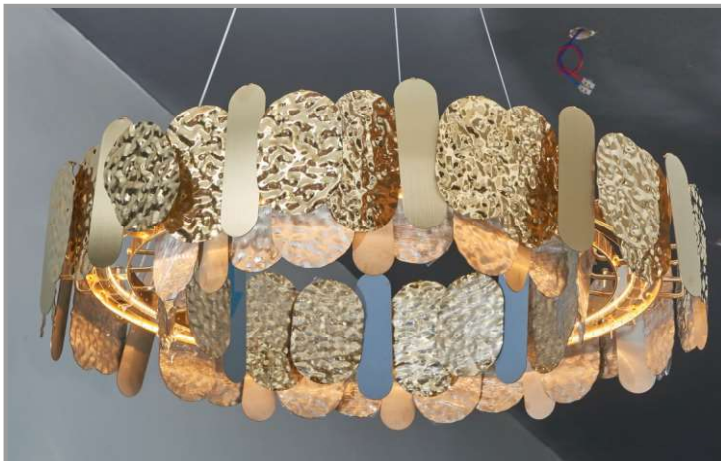

## LED WALL LIGHT

Model No.: OMB-8180016  
MRP Rs.8,125/-

Model No.: OMD-819301-5  
MRP Rs.56,430/-

Model No.: OMB19003-3L  
MRP Rs.17,955/-

Model No.: OMB19003-6L  
MRP Rs.35,910/-

Model No.: OM19013/60  
MRP Rs.84,645/-