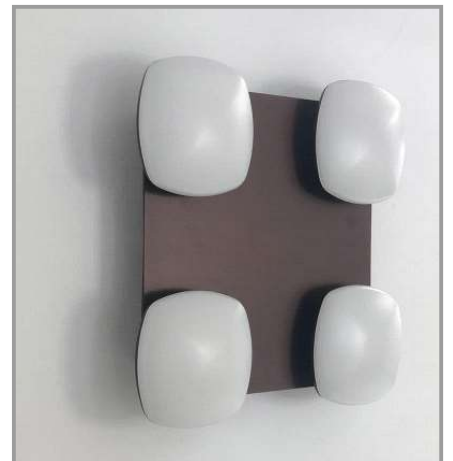

Model No.: MB6162/3
MRP Rs.14,400/-