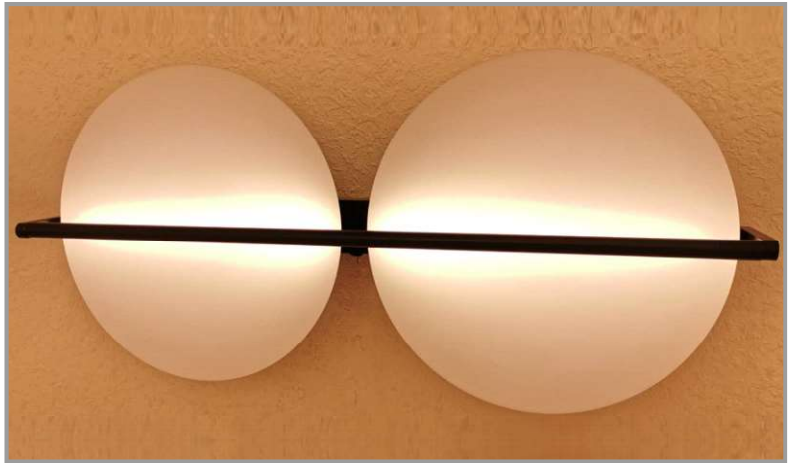

Model No.: W19902-25W
MRP Rs.27,000/-