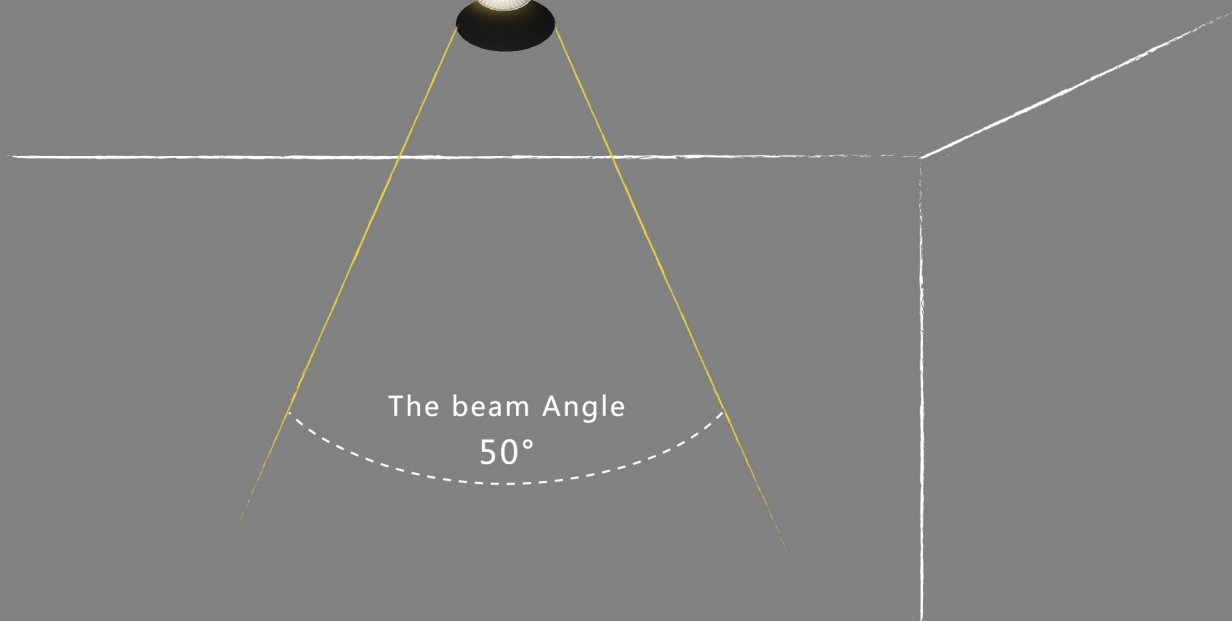

PICTOR RECESSED LIGHT

IFO lens Technology

- ◆ Highly advanced LED system
- ◆ Patented lens
- ◆ High efficiency and perfect glare control

Highly
67mm

Super small cut hole
φ 34mm

The beam Angle
50°

LED Power 8.4W