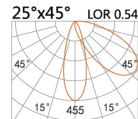

LBE-9539A

LED Power 6W

φ 48
44(Cut out)

Colour Temp	Luminous
2700/3000K	503lm
4000/5000K	542lm

Light distribution for 3000k

LBE-9540A

LED Power 6W

39x39x φ 85(Cut out)

Colour Temp	Luminous
2700/3000K	503lm
4000/5000K	542lm

Light distribution for 3000k

LBE-9541A

LED Power 6W

43x43(Cut out)

Colour Temp	Luminous
2700/3000K	503lm
4000/5000K	542lm

Light distribution for 3000k

Get in Touch with Us