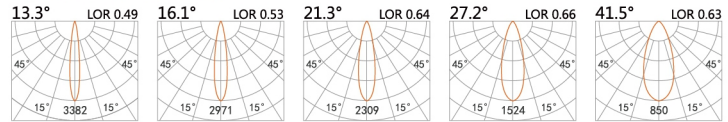

LBE-9555B

LED Power 7.2W

φ 21
36(Cut out)

Tilt

Colour Temp **Luminous**
2700/3000K 580lm
4000/5000K 626lm

Light distribution for **3000k**

LBE-9556B

LED Power 7.2W

φ 80
56(Cut out)

Tilt

Rotate

Colour Temp **Luminous**
2700/3000K 580lm
4000/5000K 626lm

Light distribution for **3000k**

LBE-9557B

LED Power 7.2W

φ 62
54x85(Cut out)

Colour Temp **Luminous**
2700/3000K 580lm
4000/5000K 626lm

Light distribution for **3000k**

Rotate

LBE-9538A

LED Power 6W

φ 68
39x85(Cut out)

Colour Temp	Luminous
2700/3000K	503lm
4000/5000K	542lm

Light distribution for 3000k