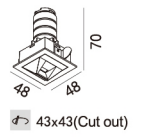

LBE-9541A

LED Power 6W