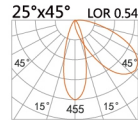

Colour Temp **Luminous**
2700/3000K 580lm
4000/5000K 626lm

Light distribution for **3000k**

Rotate

LBE-9538A

LED Power 6W

φ 68
39x85(Cut out)

Colour Temp	Luminous
2700/3000K	503lm
4000/5000K	542lm

Light distribution for 3000k

LBE-9539A

LED Power 6W

φ 48
44(Cut out)

Colour Temp	Luminous
2700/3000K	503lm
4000/5000K	542lm

Light distribution for 3000k

LBE-9540A

LED Power 6W

39x39x φ 85(Cut out)

Colour Temp	Luminous
2700/3000K	503lm
4000/5000K	542lm

Light distribution for 3000k

LBE-9541A

LED Power 6W

43x43(Cut out)

Colour Temp	Luminous
2700/3000K	503lm
4000/5000K	542lm

Light distribution for 3000k

Get in Touch with Us