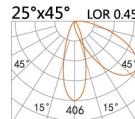

Colour Temp **Luminous**
2700/3000K 580lm
4000/5000K 626lm

Light distribution for **3000k**

Rotate

LBE-9538A

LED Power 6W

φ 68
39x85(Cut out)

Colour Temp	Luminous
2700/3000K	503lm
4000/5000K	542lm

Light distribution for 3000k

LBE-9539A

LED Power 6W

φ 48
44(Cut out)

Colour Temp	Luminous
2700/3000K	503lm
4000/5000K	542lm

Light distribution for 3000k

LBE-9540A

LED Power 6W

39x39x φ 85(Cut out)

Colour Temp	Luminous
2700/3000K	503lm
4000/5000K	542lm

Light distribution for 3000k

LBE-9541A

LED Power 6W

43x43(Cut out)

Colour Temp	Luminous
2700/3000K	503lm
4000/5000K	542lm

Light distribution for 3000k

Get in Touch with Us