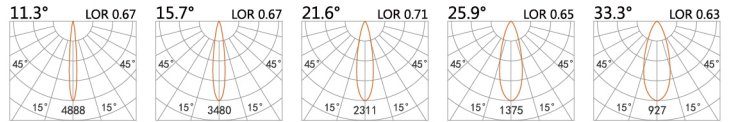

Light distribution for 3000k

LED Power 8.4W

φ 68
39x39x φ 85(Cut out)

Colour Temp 2700/3000K
4000/5000K

Luminous 651lm
703lm

Light distribution for 3000k

LED Power 8.4W

φ 48
43x43(Cut out)

Colour Temp 2700/3000K
4000/5000K

Luminous 651lm
703lm

Light distribution for 3000k

LBE-9542A

LED Power 8.4W

φ 39x φ 85(Cut out)

Colour Temp **Luminous**
 2700/3000K 651lm
 4000/5000K 703lm

Light distribution for **3000k**

LBE-9543A

LED Power 8.4W

φ 44(Cut out)

Colour Temp **Luminous**
 2700/3000K 651lm
 4000/5000K 703lm

Light distribution for **3000k**

LBE-9544A

LED Power 8.4W

φ 68
φ 39x φ 85(Cut out)

Colour Temp **Luminous**
2700/3000K 651lm
4000/5000K 703lm

Light distribution for **3000k**

LBE-9545A

LED Power 8.4W

φ 48
φ 44(Cut out)

Colour Temp **Luminous**
2700/3000K 651lm
4000/5000K 703lm

Light distribution for **3000k**