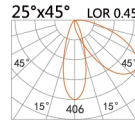

φ 80
56(Cut out)

Tilt

Rotate

Colour Temp **Luminous**
2700/3000K 580lm
4000/5000K 626lm

Light distribution for **3000k**

LBE-9557B

LED Power 7.2W

φ 62
54x85(Cut out)

Colour Temp **Luminous**
2700/3000K 580lm
4000/5000K 626lm

Light distribution for **3000k**

Rotate

LBE-9538A

LED Power 6W

φ 68
39x85(Cut out)

Colour Temp	Luminous
2700/3000K	503lm
4000/5000K	542lm

Light distribution for 3000k

LBE-9539A

LED Power 6W

φ 48
44(Cut out)

Colour Temp	Luminous
2700/3000K	503lm
4000/5000K	542lm

Light distribution for 3000k

LBE-9540A

LED Power 6W

39x39x φ 85(Cut out)