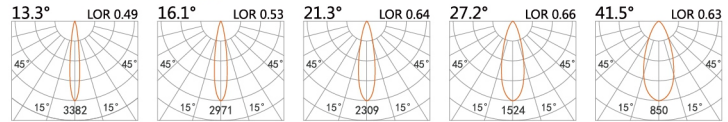

LBE-9555B

LED Power 7.2W

φ 21
36(Cut out)

Tilt

Colour Temp **Luminous**
2700/3000K 580lm
4000/5000K 626lm

Light distribution for **3000k**

LBE-9556B

LED Power 7.2W

φ 80
56(Cut out)

Tilt

Rotate

Colour Temp **Luminous**
2700/3000K 580lm
4000/5000K 626lm

Light distribution for **3000k**

LBE-9557B

LED Power 7.2W

φ 62
54x85(Cut out)

Colour Temp **Luminous**
2700/3000K 580lm
4000/5000K 626lm

Light distribution for **3000k**

Rotate

LBE-9538A

LED Power 6W

φ 68
39x85(Cut out)

Colour Temp	Luminous
2700/3000K	503lm
4000/5000K	542lm

Light distribution for 3000k