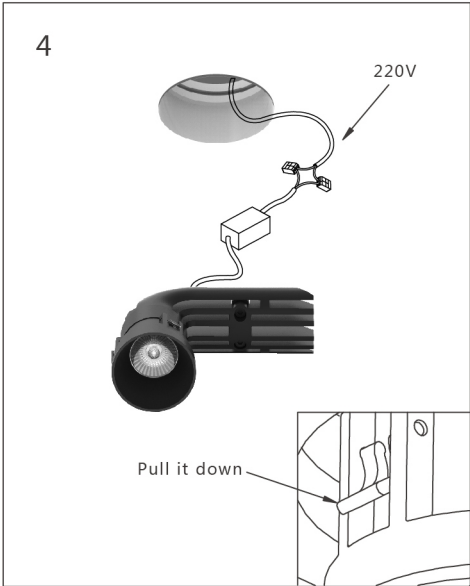

PICTOR RECESSED LIGHT

IFO lens Technology

- ◆ Highly advanced LED system
- ◆ Patented lens
- ◆ High efficiency and perfect glare control

Highly
67mm

Super small cut hole
φ 34mm

The beam Angle
50°

LED Power 8.4W