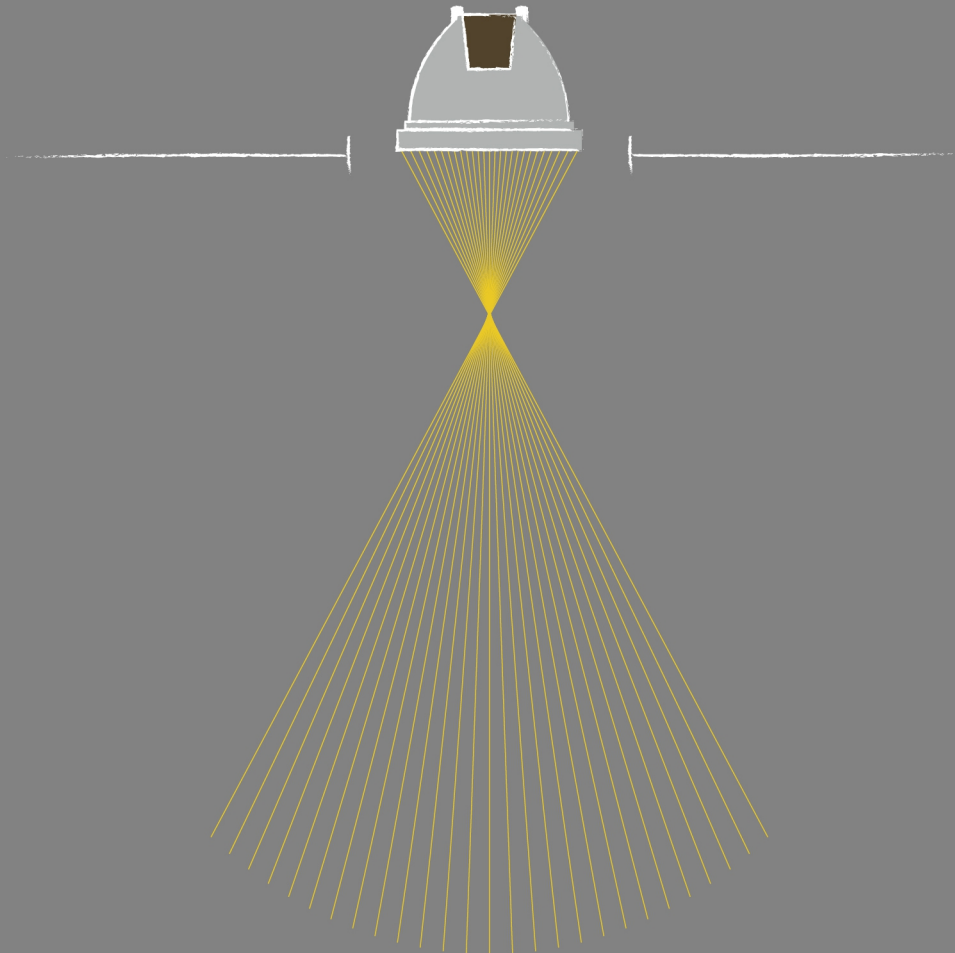

PICTOR RECESSED LIGHT

IFO lens Technology

- ◆ Highly advanced LED system
- ◆ Patented lens
- ◆ High efficiency and perfect glare control

Highly
67mm

Super small cut hole
φ 34mm

The beam Angle
50°

LED Power 8.4W

φ 68
φ 39x φ 85(Cut out)

Colour Temp 2700/3000K
4000/5000K

Luminous 651lm
703lm

Light distribution for 3000k

LED Power 8.4W

φ 48
φ 44(Cut out)

Colour Temp 2700/3000K
4000/5000K

Luminous 651lm
703lm

Light distribution for 3000k

LED Power 8.4W

φ 68
39x39x φ 85(Cut out)

Colour Temp 2700/3000K
4000/5000K

Luminous 651lm
703lm

Light distribution for 3000k

LED Power 8.4W

φ 48
43x43(Cut out)

LBE-9555B

LED Power 7.2W

φ 21
36(Cut out)

Tilt

Colour Temp **Luminous**
2700/3000K 580lm
4000/5000K 626lm

Light distribution for **3000k**

LBE-9556B

LED Power 7.2W