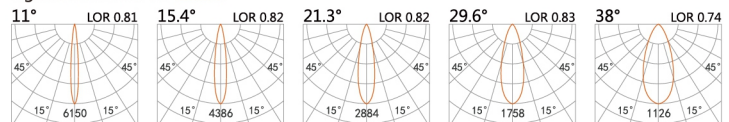

PICTOR RECESSED LIGHT

IFO lens Technology

- ◆ Highly advanced LED system
- ◆ Patented lens
- ◆ High efficiency and perfect glare control

Highly
67mm

Super small cut hole
φ 34mm

The beam Angle
50°

LED Power 8.4W

φ 68
φ 39x φ 85(Cut out)

Colour Temp 2700/3000K
4000/5000K

Luminous 651lm
703lm

Light distribution for 3000k

LED Power 8.4W

φ 48
φ 44(Cut out)

Colour Temp 2700/3000K
4000/5000K

Luminous 651lm
703lm

Light distribution for 3000k

LED Power 8.4W

φ 68
39x39x φ 85(Cut out)

Colour Temp 2700/3000K
4000/5000K

Luminous 651lm
703lm

Light distribution for 3000k

LED Power 8.4W

φ 48
43x43(Cut out)