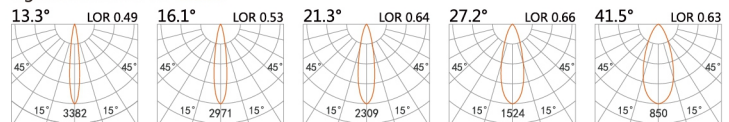

LBE-9543A

LED Power 8.4W

φ 44(Cut out)

Colour Temp **Luminous**
 2700/3000K 651lm
 4000/5000K 703lm

Light distribution for **3000k**

LBE-9544A

LED Power 8.4W

φ 68
φ 39x φ 85(Cut out)

Colour Temp **Luminous**
2700/3000K 651lm
4000/5000K 703lm

Light distribution for **3000k**

LBE-9545A

LED Power 8.4W

φ 48
φ 44(Cut out)

Colour Temp **Luminous**
2700/3000K 651lm
4000/5000K 703lm

Light distribution for **3000k**

LBE-9555B

LED Power 7.2W

φ 21
36(Cut out)

Tilt

Colour Temp **Luminous**
2700/3000K 580lm
4000/5000K 626lm

Light distribution for **3000k**

LBE-9556B

LED Power 7.2W

φ 80
56(Cut out)

Tilt

Rotate

Colour Temp **Luminous**
2700/3000K 580lm
4000/5000K 626lm

Light distribution for **3000k**

LBE-9557B

LED Power 7.2W

φ 62
54x85(Cut out)