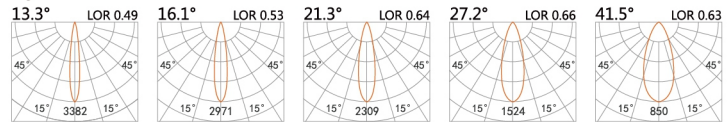

LBE-9543A

LED Power 8.4W

φ 44(Cut out)

Colour Temp **Luminous**
 2700/3000K 651lm
 4000/5000K 703lm

Light distribution for **3000k**

LBE-9544A

LED Power 8.4W

φ 68
φ 39x φ 85(Cut out)

Colour Temp **Luminous**
2700/3000K 651lm
4000/5000K 703lm

Light distribution for **3000k**

LBE-9545A

LED Power 8.4W

φ 48
φ 44(Cut out)

Colour Temp **Luminous**
2700/3000K 651lm
4000/5000K 703lm

Light distribution for **3000k**

LBE-9555B

LED Power 7.2W

φ 21
36(Cut out)

Tilt

Colour Temp **Luminous**
2700/3000K 580lm
4000/5000K 626lm

Light distribution for **3000k**

LBE-9556B

LED Power 7.2W

φ 80
56(Cut out)

Tilt

Rotate

Colour Temp **Luminous**
2700/3000K 580lm
4000/5000K 626lm

Light distribution for **3000k**

LBE-9557B

LED Power 7.2W

φ 62
54x85(Cut out)