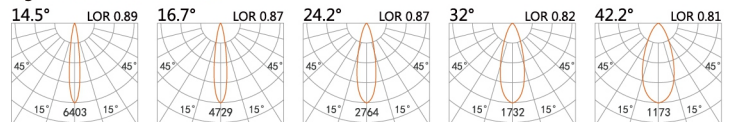

φ 68
φ 39x φ 85(Cut out)

Colour Temp 2700/3000K
4000/5000K

Luminous 651lm
703lm

Light distribution for 3000k

LED Power 8.4W

φ 48
φ 44(Cut out)

Colour Temp 2700/3000K
4000/5000K

Luminous 651lm
703lm

Light distribution for 3000k

LED Power 8.4W

φ 68
39x39x φ 85(Cut out)

Colour Temp 2700/3000K
4000/5000K

Luminous 651lm
703lm

Light distribution for 3000k

LED Power 8.4W

φ 48
43x43(Cut out)

Colour Temp 2700/3000K
4000/5000K

Luminous 651lm
703lm

Light distribution for 3000k

LBE-9542A

LED Power 8.4W

φ 39x φ 85(Cut out)

Colour Temp **Luminous**
 2700/3000K 651lm
 4000/5000K 703lm

Light distribution for **3000k**