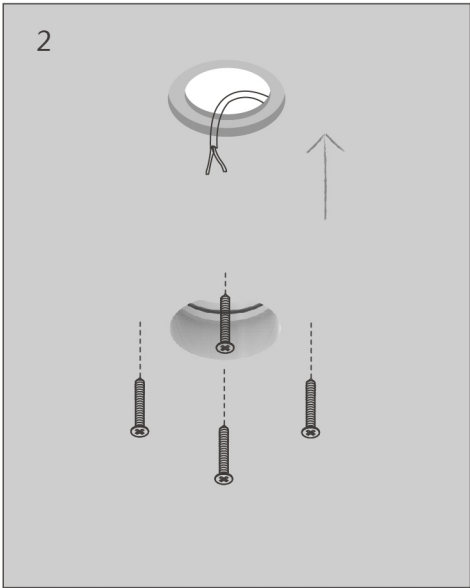

PICTOR RECESSED LIGHT

IFO lens Technology

- ◆ Highly advanced LED system
- ◆ Patented lens
- ◆ High efficiency and perfect glare control

Highly
67mm

Super small cut hole
φ 34mm

The beam Angle
50°

LED Power 8.4W