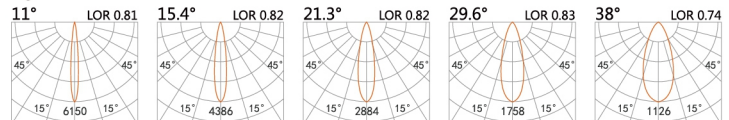

PICTOR RECESSED LIGHT

IFO lens Technology

- ◆ Highly advanced LED system
- ◆ Patented lens
- ◆ High efficiency and perfect glare control

Highly
67mm

Super small cut hole
φ 34mm

The beam Angle
50°

LED Power 8.4W

φ 68
φ 39x φ 85(Cut out)

Colour Temp 2700/3000K
4000/5000K

Luminous 651lm
703lm

Light distribution for 3000k

LED Power 8.4W

φ 48
φ 44(Cut out)

Colour Temp 2700/3000K
4000/5000K

Luminous 651lm
703lm

Light distribution for 3000k

LED Power 8.4W

φ 68
39x39x φ 85(Cut out)

Colour Temp 2700/3000K
4000/5000K

Luminous 651lm
703lm

Light distribution for 3000k

LED Power 8.4W

φ 48
43x43(Cut out)