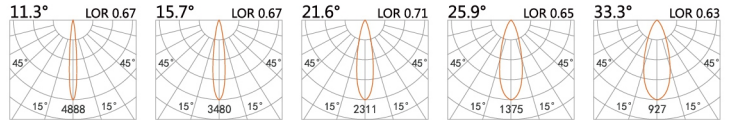

φ 68
φ 39x φ 85(Cut out)

Colour Temp 2700/3000K
4000/5000K

Luminous 651lm
703lm

Light distribution for 3000k

LED Power 8.4W

φ 48
φ 44(Cut out)

Colour Temp 2700/3000K
4000/5000K

Luminous 651lm
703lm

Light distribution for 3000k

LED Power 8.4W

φ 68
39x39x φ 85(Cut out)

Colour Temp 2700/3000K
4000/5000K

Luminous 651lm
703lm

Light distribution for 3000k

LED Power 8.4W

φ 48
43x43(Cut out)

Colour Temp 2700/3000K
4000/5000K

Luminous 651lm
703lm

Light distribution for 3000k

LBE-9542A

LED Power 8.4W

φ 39x φ 85(Cut out)

Colour Temp **Luminous**
 2700/3000K 651lm
 4000/5000K 703lm

Light distribution for **3000k**

LBE-9543A

LED Power 8.4W

φ 44(Cut out)

Colour Temp **Luminous**
 2700/3000K 651lm
 4000/5000K 703lm

Light distribution for **3000k**

LBE-9544A

LED Power 8.4W

φ 68
φ 39x φ 85(Cut out)