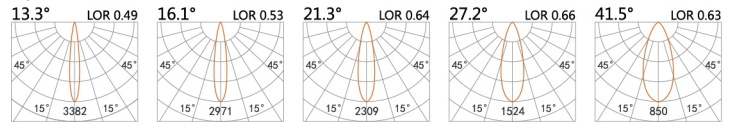

Light distribution for 3000k

LED Power 8.4W

φ 68
39x39x φ 85(Cut out)

Colour Temp 2700/3000K
4000/5000K

Luminous 651lm
703lm

Light distribution for 3000k

LED Power 8.4W

φ 48
43x43(Cut out)

Colour Temp 2700/3000K
4000/5000K

Luminous 651lm
703lm

Light distribution for 3000k

LBE-9542A

LED Power 8.4W

φ 39x φ 85(Cut out)

Colour Temp **Luminous**
 2700/3000K 651lm
 4000/5000K 703lm

Light distribution for **3000k**

LBE-9543A

LED Power 8.4W

φ 44(Cut out)

Colour Temp **Luminous**
 2700/3000K 651lm
 4000/5000K 703lm

Light distribution for **3000k**

LBE-9544A

LED Power 8.4W

φ 68
φ 39x φ 85(Cut out)

Colour Temp **Luminous**
2700/3000K 651lm
4000/5000K 703lm

Light distribution for **3000k**

LBE-9545A

LED Power 8.4W

φ 48
φ 44(Cut out)

Colour Temp **Luminous**
2700/3000K 651lm
4000/5000K 703lm

Light distribution for **3000k**