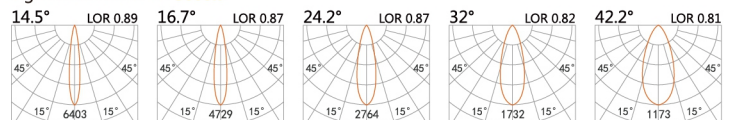

φ 68
φ 39x φ 85(Cut out)

Colour Temp 2700/3000K
4000/5000K

Luminous 651lm
703lm

Light distribution for 3000k

LED Power 8.4W

φ 48
φ 44(Cut out)

Colour Temp 2700/3000K
4000/5000K

Luminous 651lm
703lm

Light distribution for 3000k

LED Power 8.4W

φ 68
39x39x φ 85(Cut out)

Colour Temp 2700/3000K
4000/5000K

Luminous 651lm
703lm

Light distribution for 3000k

LED Power 8.4W

φ 48
43x43(Cut out)

Colour Temp 2700/3000K
4000/5000K

Luminous 651lm
703lm

Light distribution for 3000k

LBE-9542A

LED Power 8.4W

φ 39x φ 85(Cut out)

Colour Temp **Luminous**
 2700/3000K 651lm
 4000/5000K 703lm

Light distribution for **3000k**