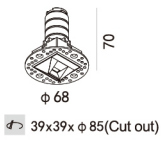

Colour Temp **Luminous**
2700/3000K 580lm
4000/5000K 626lm

Light distribution for **3000k**

Rotate

LBE-9538A

LED Power 6W

φ 68
39x85(Cut out)

Colour Temp	Luminous
2700/3000K	503lm
4000/5000K	542lm

Light distribution for 3000k

LBE-9539A

LED Power 6W

φ 48
44(Cut out)

Colour Temp	Luminous
2700/3000K	503lm
4000/5000K	542lm

Light distribution for 3000k

LBE-9540A

LED Power 6W

39x39x φ 85(Cut out)