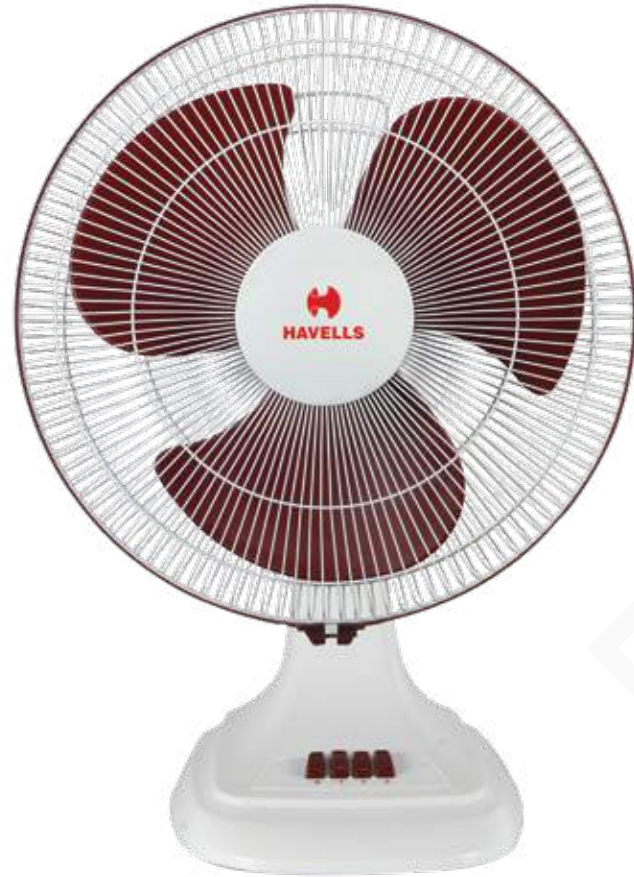

SWING LX

- Sweep 400 mm
- Smooth oscillation
- Pivot arrangement for tilting & oscillation
- Aerodynamically designed & balanced PP blades
- Available in cherry & white

ACCELERO

- Sweep 400 mm
- Smooth oscillation
- Hi-speed motor

SAMEERA

- Sweep 400 mm
- Jerk free oscillation
- Pivot arrangement for tilting & oscillation
- Aerodynamically designed & balanced PP blades