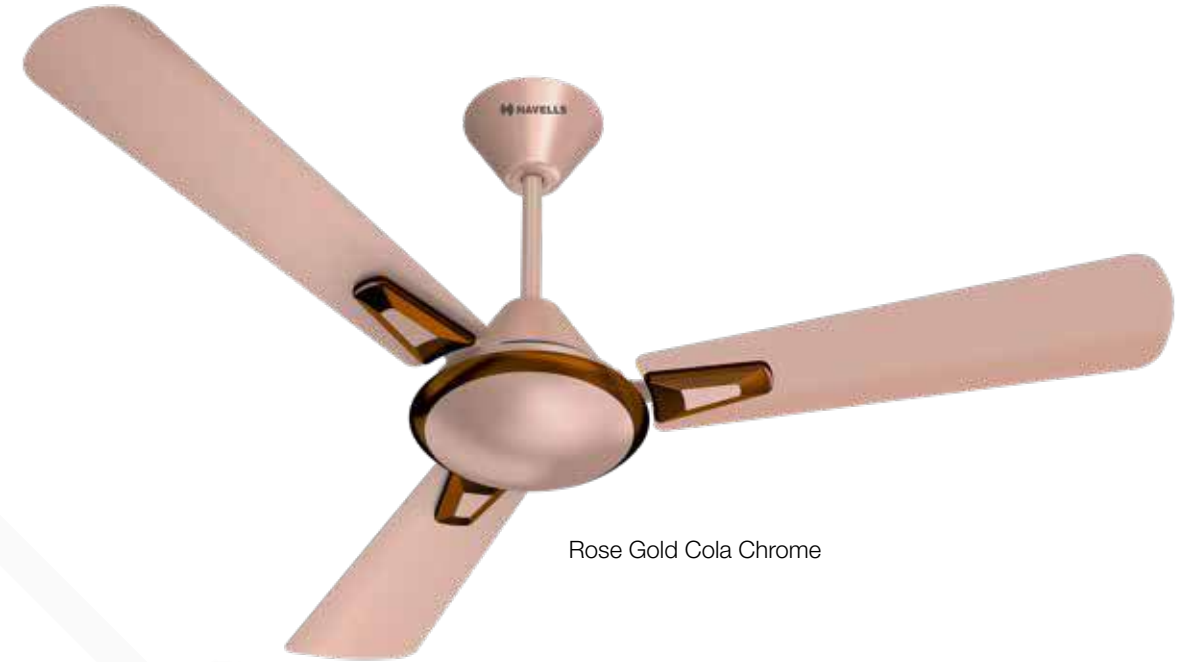

- Sweep 1200 mm
- Exotic rich looks with modern styling
- Optimum air delivery even at low voltages
- High Performance Motor
- Wider Tip Blade for more air spread

White

Bianco

FESTIVA PRIME

- Sweep 1200 mm
- Dust Resistant with metallic paint finish
- Wider blade tip for high Air delivery
- High performance even at low voltage
- Motor with decorative ring
- Decorative trims on blades