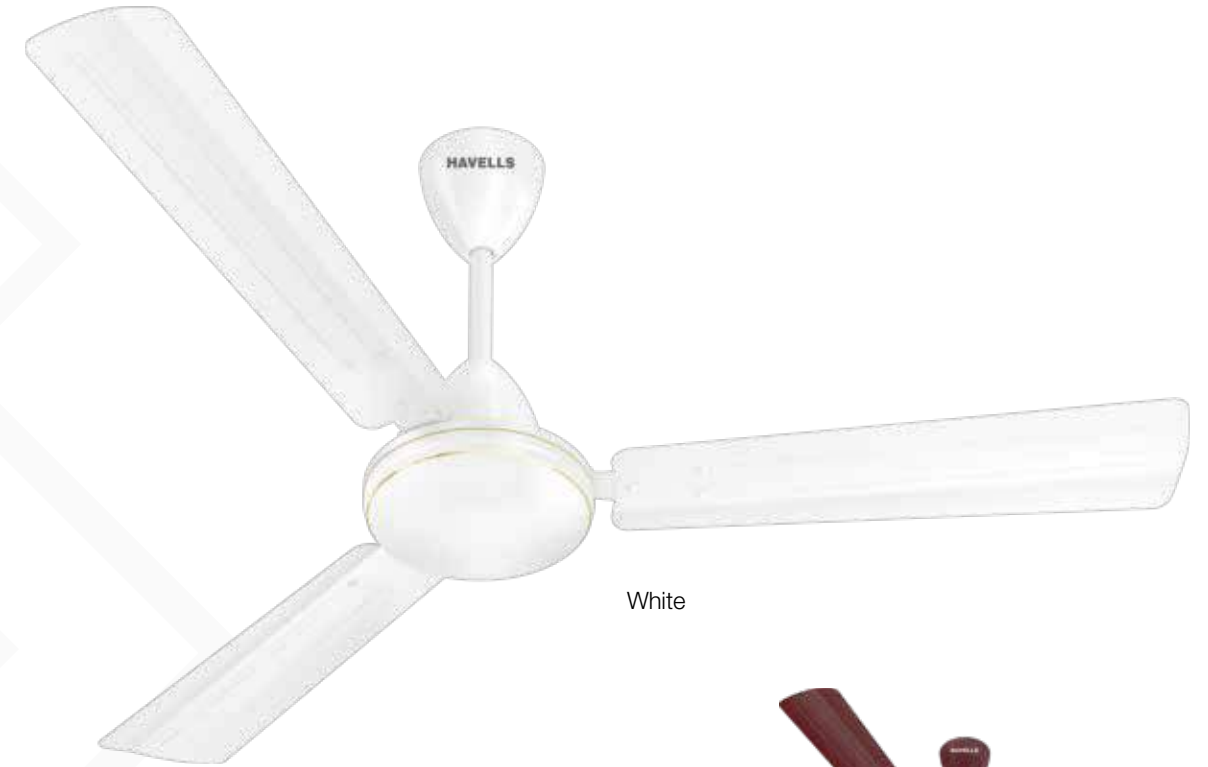

White

VELOCITY

- Sweep 1200 mm
- Optimum performance even at low voltage
- Excellent & long lasting paint finish
- Available in high speed also as Velocity HS

New Arrival

XP JET

- Sweep 1200 mm
- 235 m³/min Air delivery.
- Wider blades for High Air delivery & High air thrust.