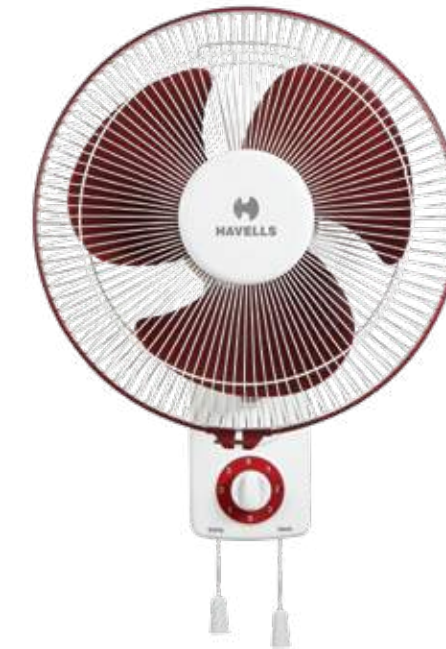

ACCELERO

- Sweep 300 mm & 400 mm available
- Smooth oscillation
- Pull cord for 3-speed control