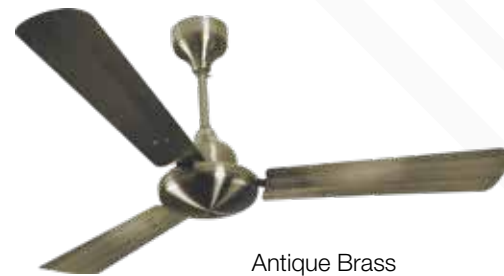

Brushed Nickel

Metallic Black

Antique Copper

Antique Brass

STEALTH AIR

- 1250 mm Sweep
- Aerodynamic profile blades for silent operation
- Wide blades with high twist angles leading to high air delivery
- Strong 18 pole high torque motor
- 100% rust free reinforced ABS blades
- Dust and Mark resistant coating

Brushed Nickel

Antique Brass

Antique Copper

Antique Brass

ORION

- Sweep 900 mm & 1200 mm
- High speed fan
- Electro-phoretic lacquered surface for anti-rusting
- Wider tip blades for effective air circulation