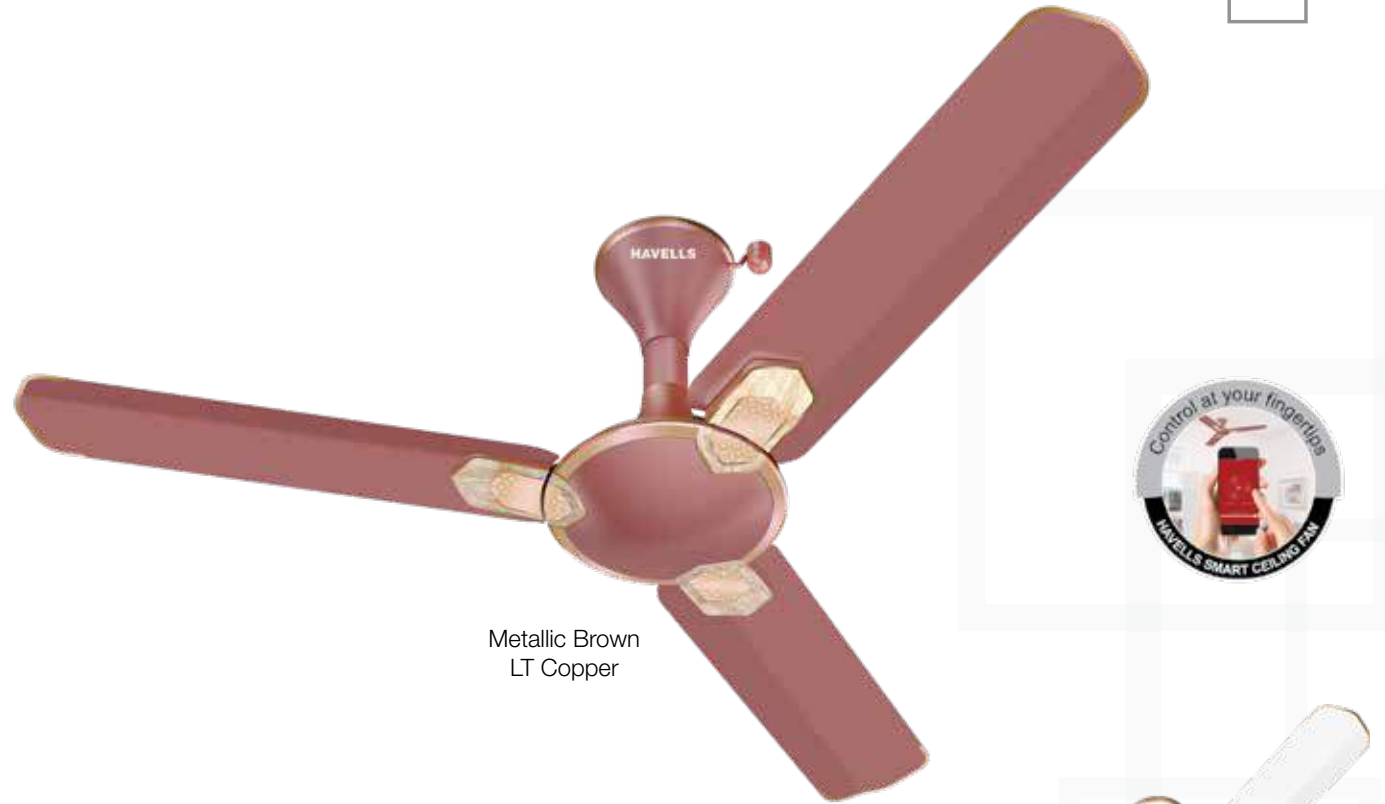

Metallic Brown
LT Copper

CARNESIA i

- 1200 mm Sweep
- Compatible with Alexa and Google home - can be operated by Voice command
- Can be operated with a user friendly Mobile App and remote which allows multiple users / devices to use it
- Smart Mode for temperature and humidity sensing
- Timer setting for (2, 4, 6, 8) hours through App
- Different modes: Smart Mode, Sleep mode, Breeze mode for better user experience
- Automatic ON/OFF through Scheduler setting available in the App
- Memory back up to restore the last operating state of the fan in case of power failure
- Premium IMD (in mold design) designs on Body ring and Trims for better aesthetics