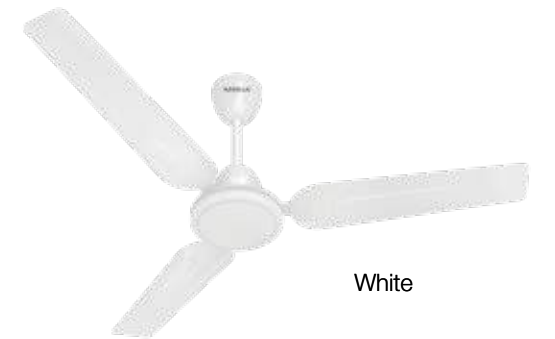

- Sweep 1200 mm
- Exclusive design for Kids Room
- Superior air delivery even at low voltages
- Wider Tip Blade for more air spread
- Designer static center

HAVELLS

BASE CATEGORY
FANS

Brown

Bianco

White

White