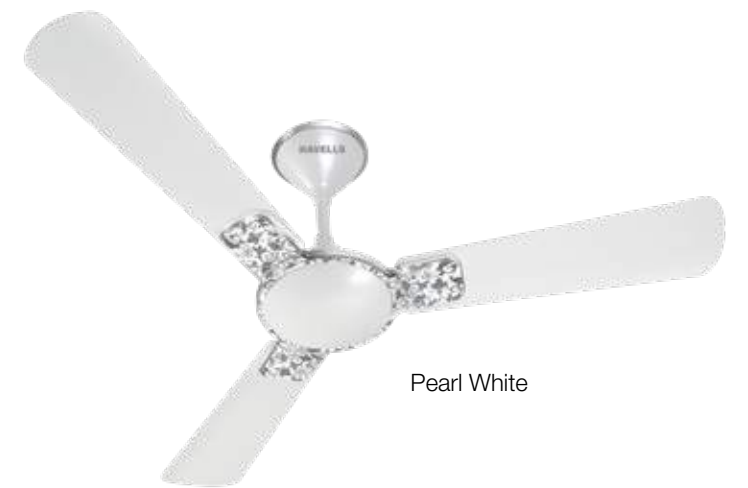

ENTICER ART

Limited Edition

- Sweep 1200 mm
- High Performance motor
- Exotic rich looks with modern styling
- Optimum air delivery even at low voltage
- Unique inmould pattern
- Special dust resistant paint finish

Pearl White