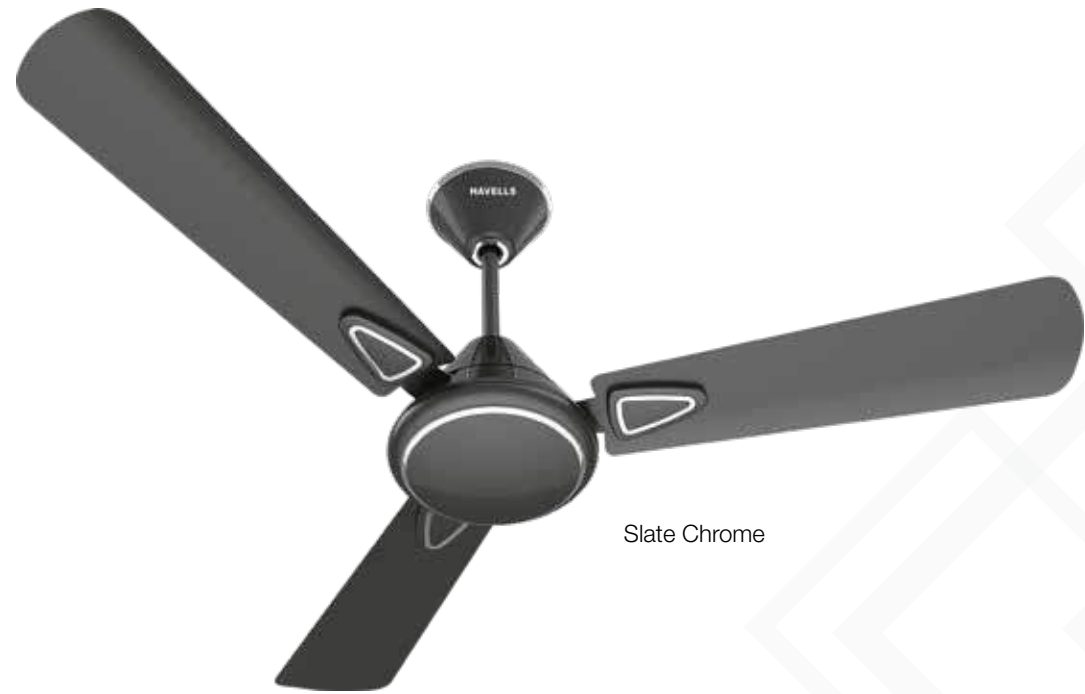

Brown

White

Bianco

ES 40

- Sweep 1200 mm
- 40 W power consumption
- 3 star rated fan with service value >5 in induction motor
- India's most energy efficient induction motor ceiling fan
- Aerodynamic blades for maximum air delivery
- Available in three colors

ES 50

- Sweep 1200 mm
- 50 W power consumption
- Also available in 1400 mm size without 5 star rating

White

Slate Chrome

Brown

Pearl Ivory gold

Bianco

White