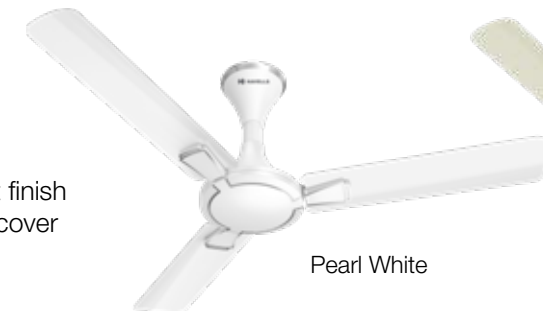

Pearl White