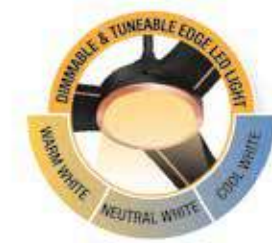

Indigo Blue

Pearl White

Pearl Copper

OLIVIA

- Sweep 1200 mm
- LED lights for home decor
- Adjustable light intensity for comfort
- Remote control operation
- 5 step speed control

Slate

Rainbow Pearl Ivory

Pearl White Lt Copper