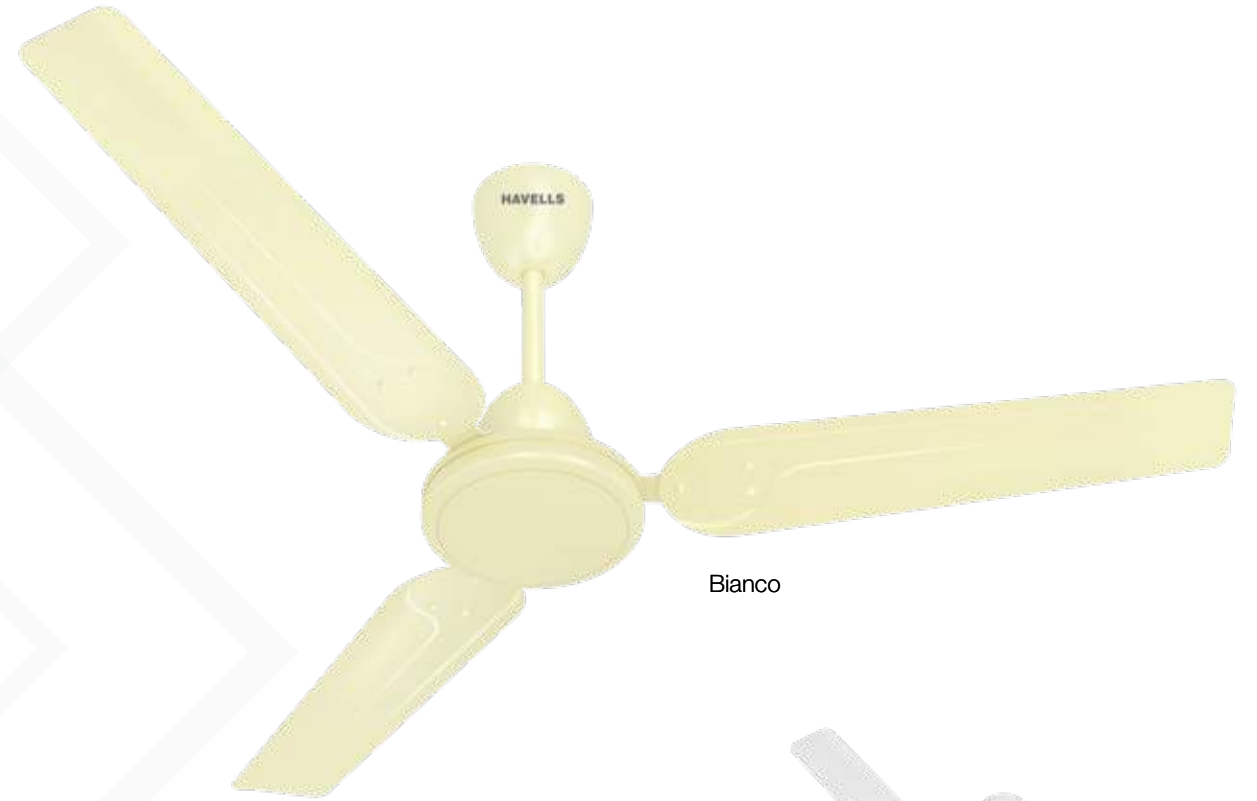

- Sweep 1200 mm
- Exclusive design for Kids Room
- Superior air delivery even at low voltages
- Wider Tip Blade for more air spread
- Designer static center

HAVELLS

BASE CATEGORY
FANS

Brown

Bianco

White

White