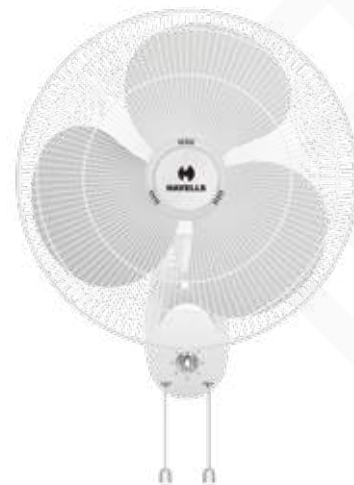

SAMEERA

- Sweep 400 mm
- Elegant looks
- High Air Delivery
- Attractive colour combinations