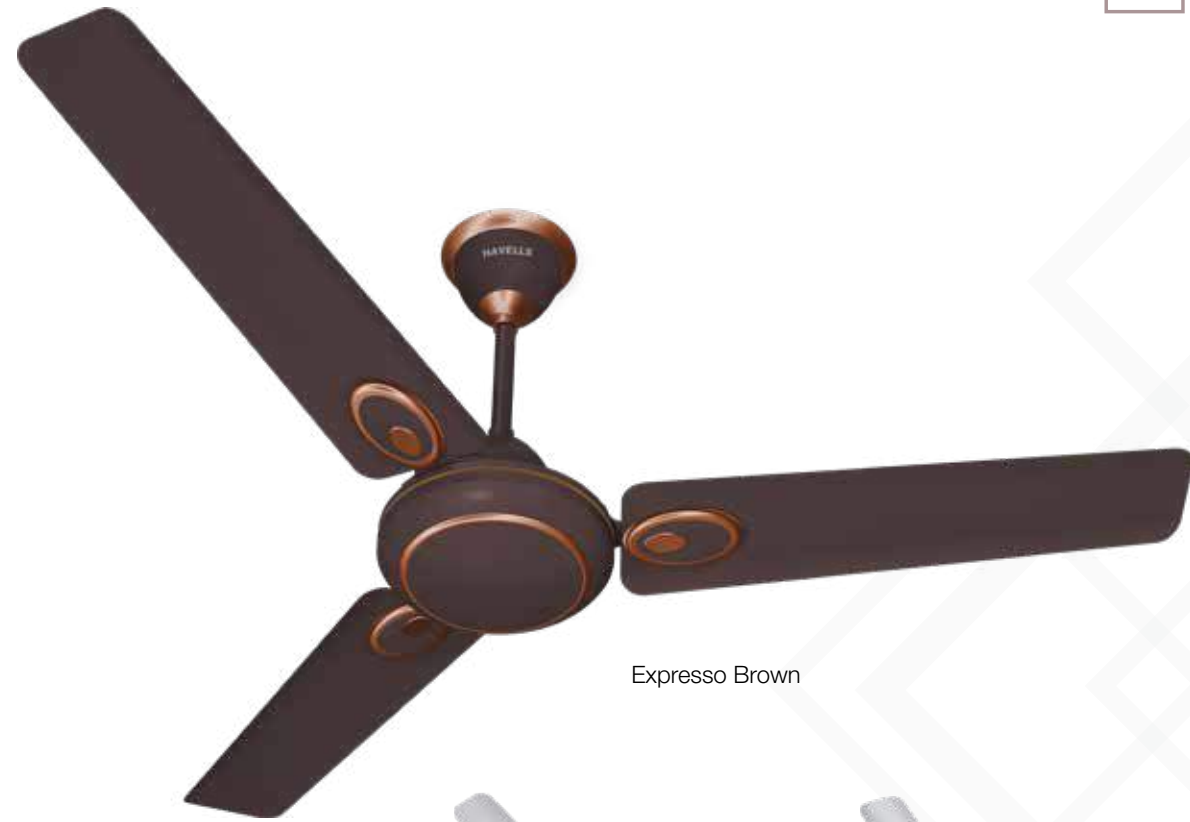

Espresso Brown

FESTIVA

- Sweep 1200 mm
- Dust Resistant*
- Metallic paint finish
- High performance even at low voltage
- Motor with decorative ring
- Decorative trims on blades & canopy