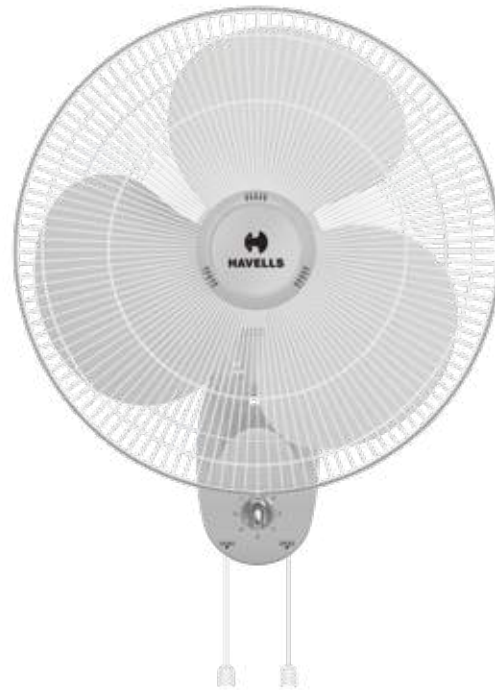

SAMEERA

- Sweep 400 mm
- Elegant looks
- High Air Delivery
- Attractive colour combinations