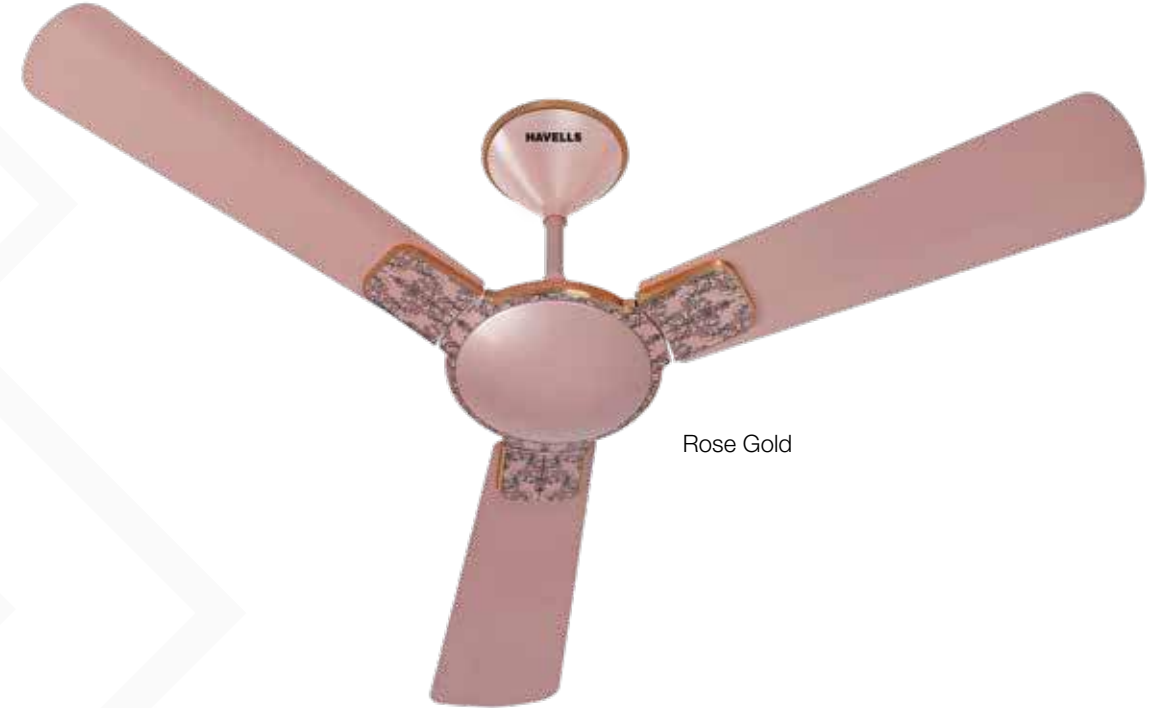

Rose Gold

ENTICER ART

Collector's Edition

- Sweep 1200 mm
- Unique inmould design pattern
- Designed to gel with modern interiors
- Fresh and novel graphic
- Superior metallic paint finish