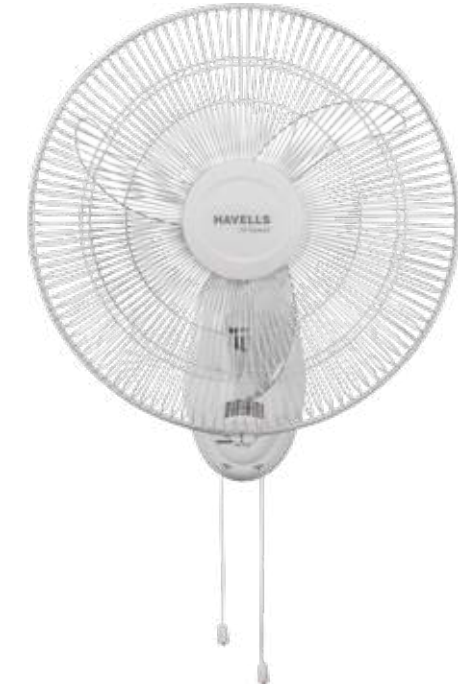

Blue Grey

Dusty Rose White

AIRBOLL HI-SPEED

- Sweep 450 mm
- Smooth oscillation
- Aerodynamically designed & balanced propeller type blades

V3

- Sweep 450 mm
- Sturdy & heavy duty aluminium blades for high air delivery
- Sleek & stylish design
- Nickel chrome plated guard
- Smooth oscillation