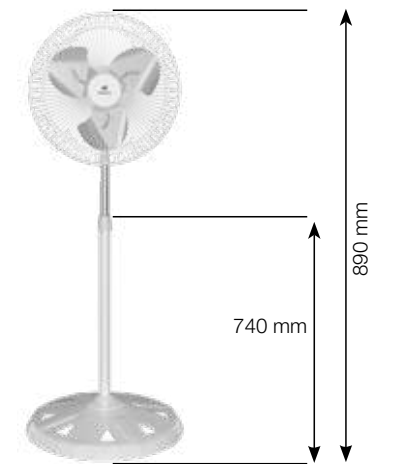

WINDSTORM OXY

- Sweep 400 mm
- High performance motor
- Aerodynamically designed blades
- Smooth oscillation

MINI PEDESTAL

- Sweep 250 mm
- Three step speed control
- Aluminium blades for high air flow
- Smooth oscillation & wider area coverage