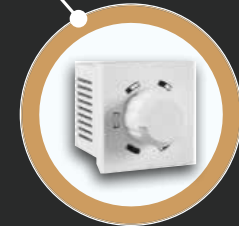

Fan regulators

360° rotation knob with hum free operation

Fabio
Coral