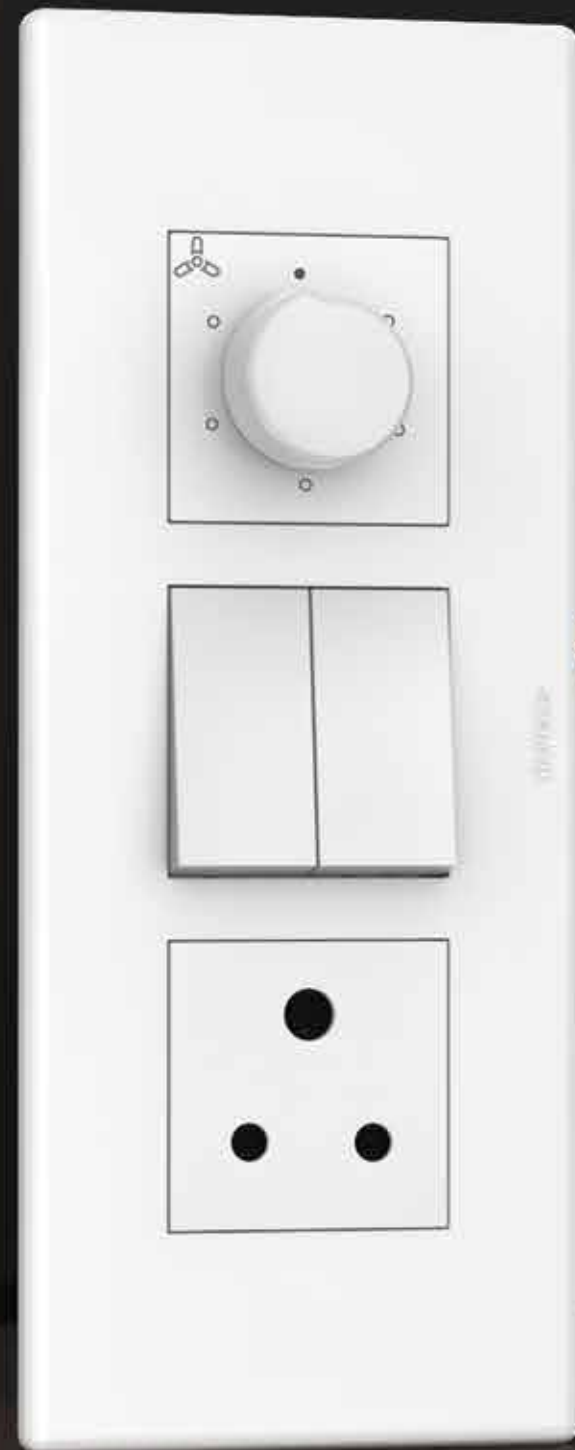

Fabio

The idea behind Fabio originated from a thought that a small but unique change can create a big impact, if only we look at a challenge from a different lens. And hence the uniqueness of Fabio's dual-orientation made it a perfect solution for managing the space constraint challenge, where most ordinary switches fail to fit.