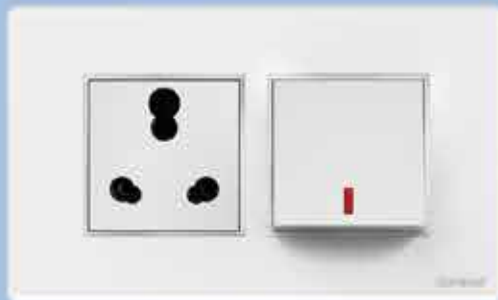

4M Front plate with
16 A Heavy Duty shuttered sockets /
10 AX Mega Switch with indicator