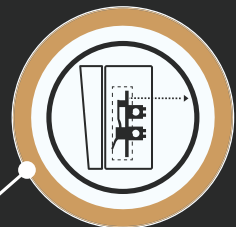

Shuttered sockets

Child safety Shutters in-built in all the sockets

Arc shield

No visibility of the spark during operation

Double Rocker

Double Rocker Mechanism in switches for Enhanced Safety (applicable in Coral White, Coral Ebony ranges)