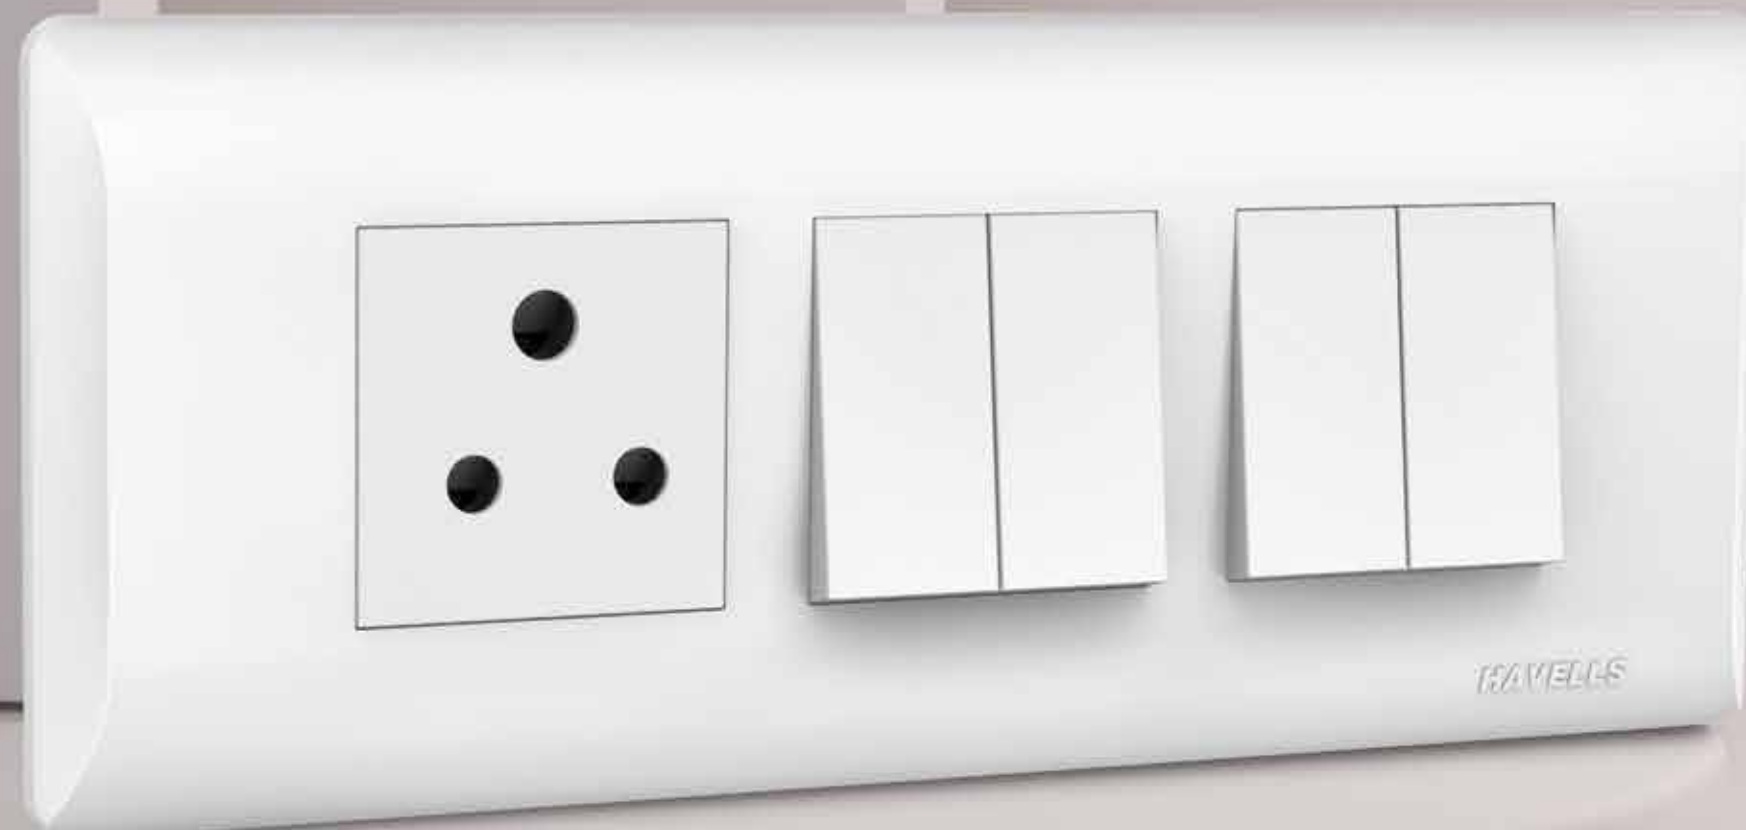

TRAVELS

2M Front plate with
 1 - 10 AX Switch with indicator
 1 - 10 AX One way switch

1M Front plate with
 1 - 10 AX Switch with indicator

Features

- Sleek design & soft operation of switches
- Available in pure white colour
- Glossy finish
- Complete Mega Range