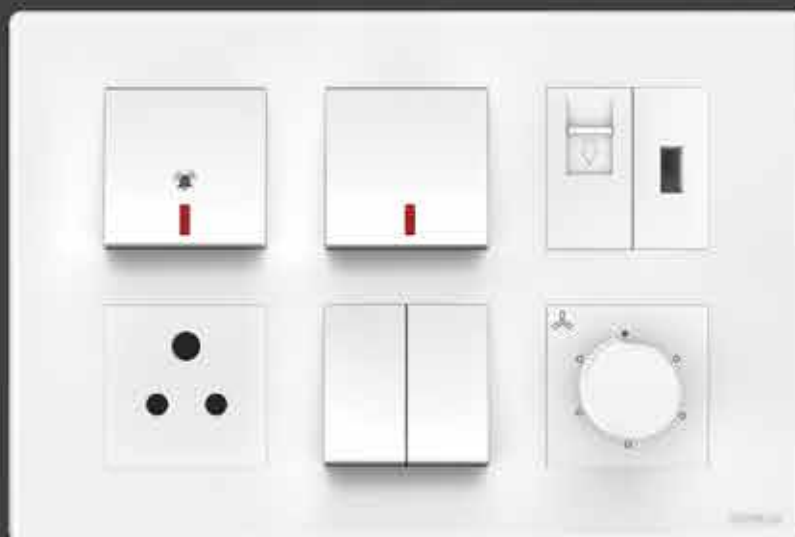

12M Front plate with
10 A Bell push switch with indicator / 10 AX Mega Switch with Indicator
1M - Computer Jack / USB Socket
6 A 3 Pin shuttered socket / 2 - 10 AX One way switch /
5 step Fan Regulator