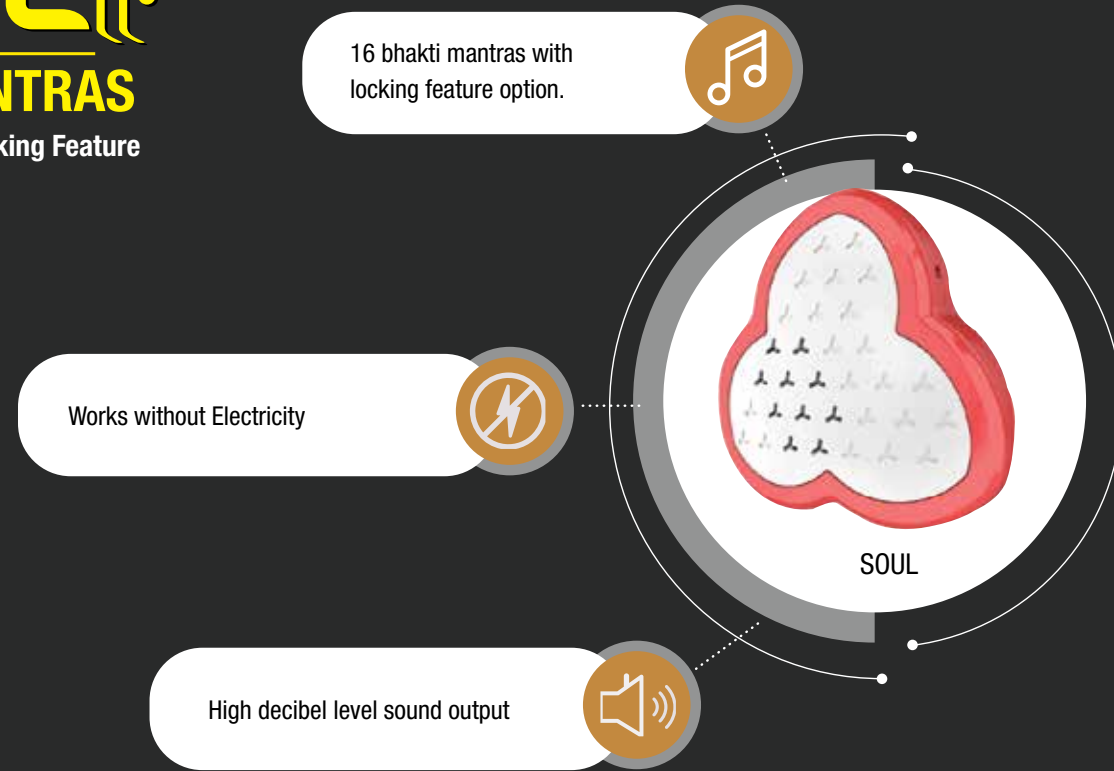

Lagoon

DING DONG POLYPHONIC DOORBELL

TANGO^{plus}

WIRELESS DIGITAL DOORBELL

SOUL

16 BHAKTI MANTRAS
Polyphonic Doorbell With Locking Feature

Spike Guard

ECOSTAR