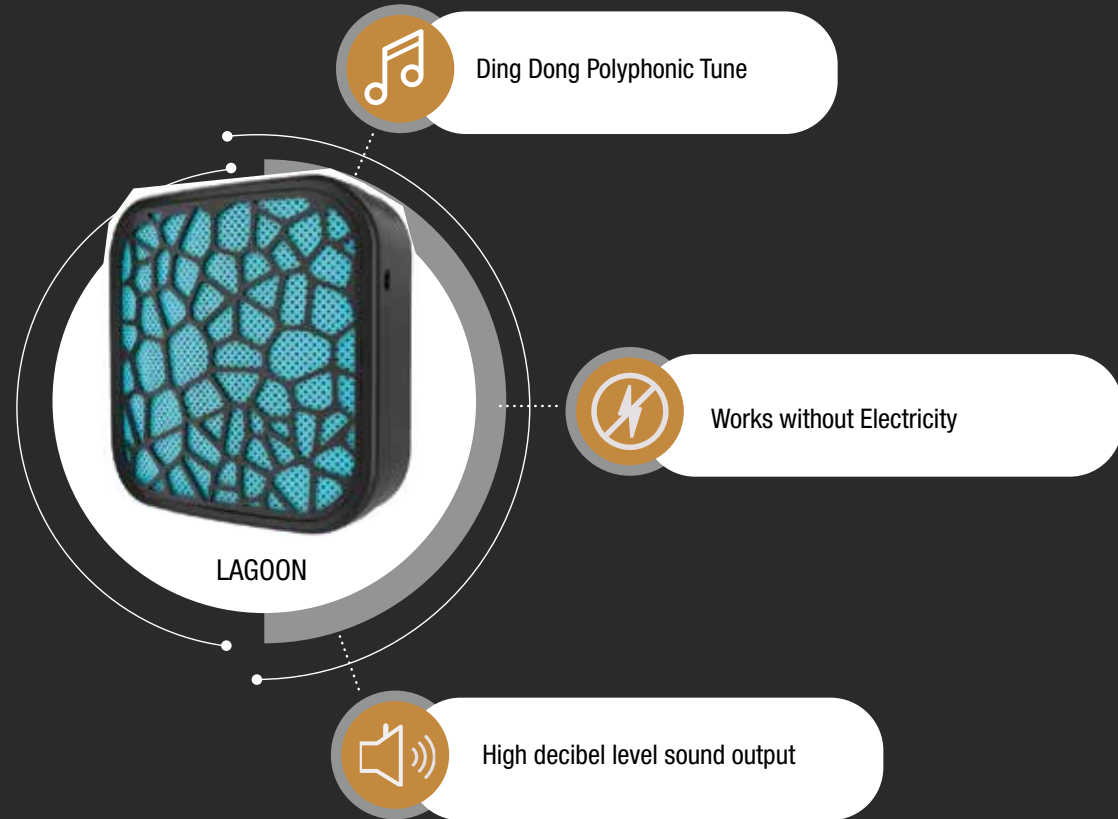

Lagoon

DING DONG POLYPHONIC DOORBELL

TANGO^{plus}

WIRELESS DIGITAL DOORBELL

SOUL

16 BHAKTI MANTRAS
Polyphonic Doorbell With Locking Feature

Spike Guard

ECOSTAR