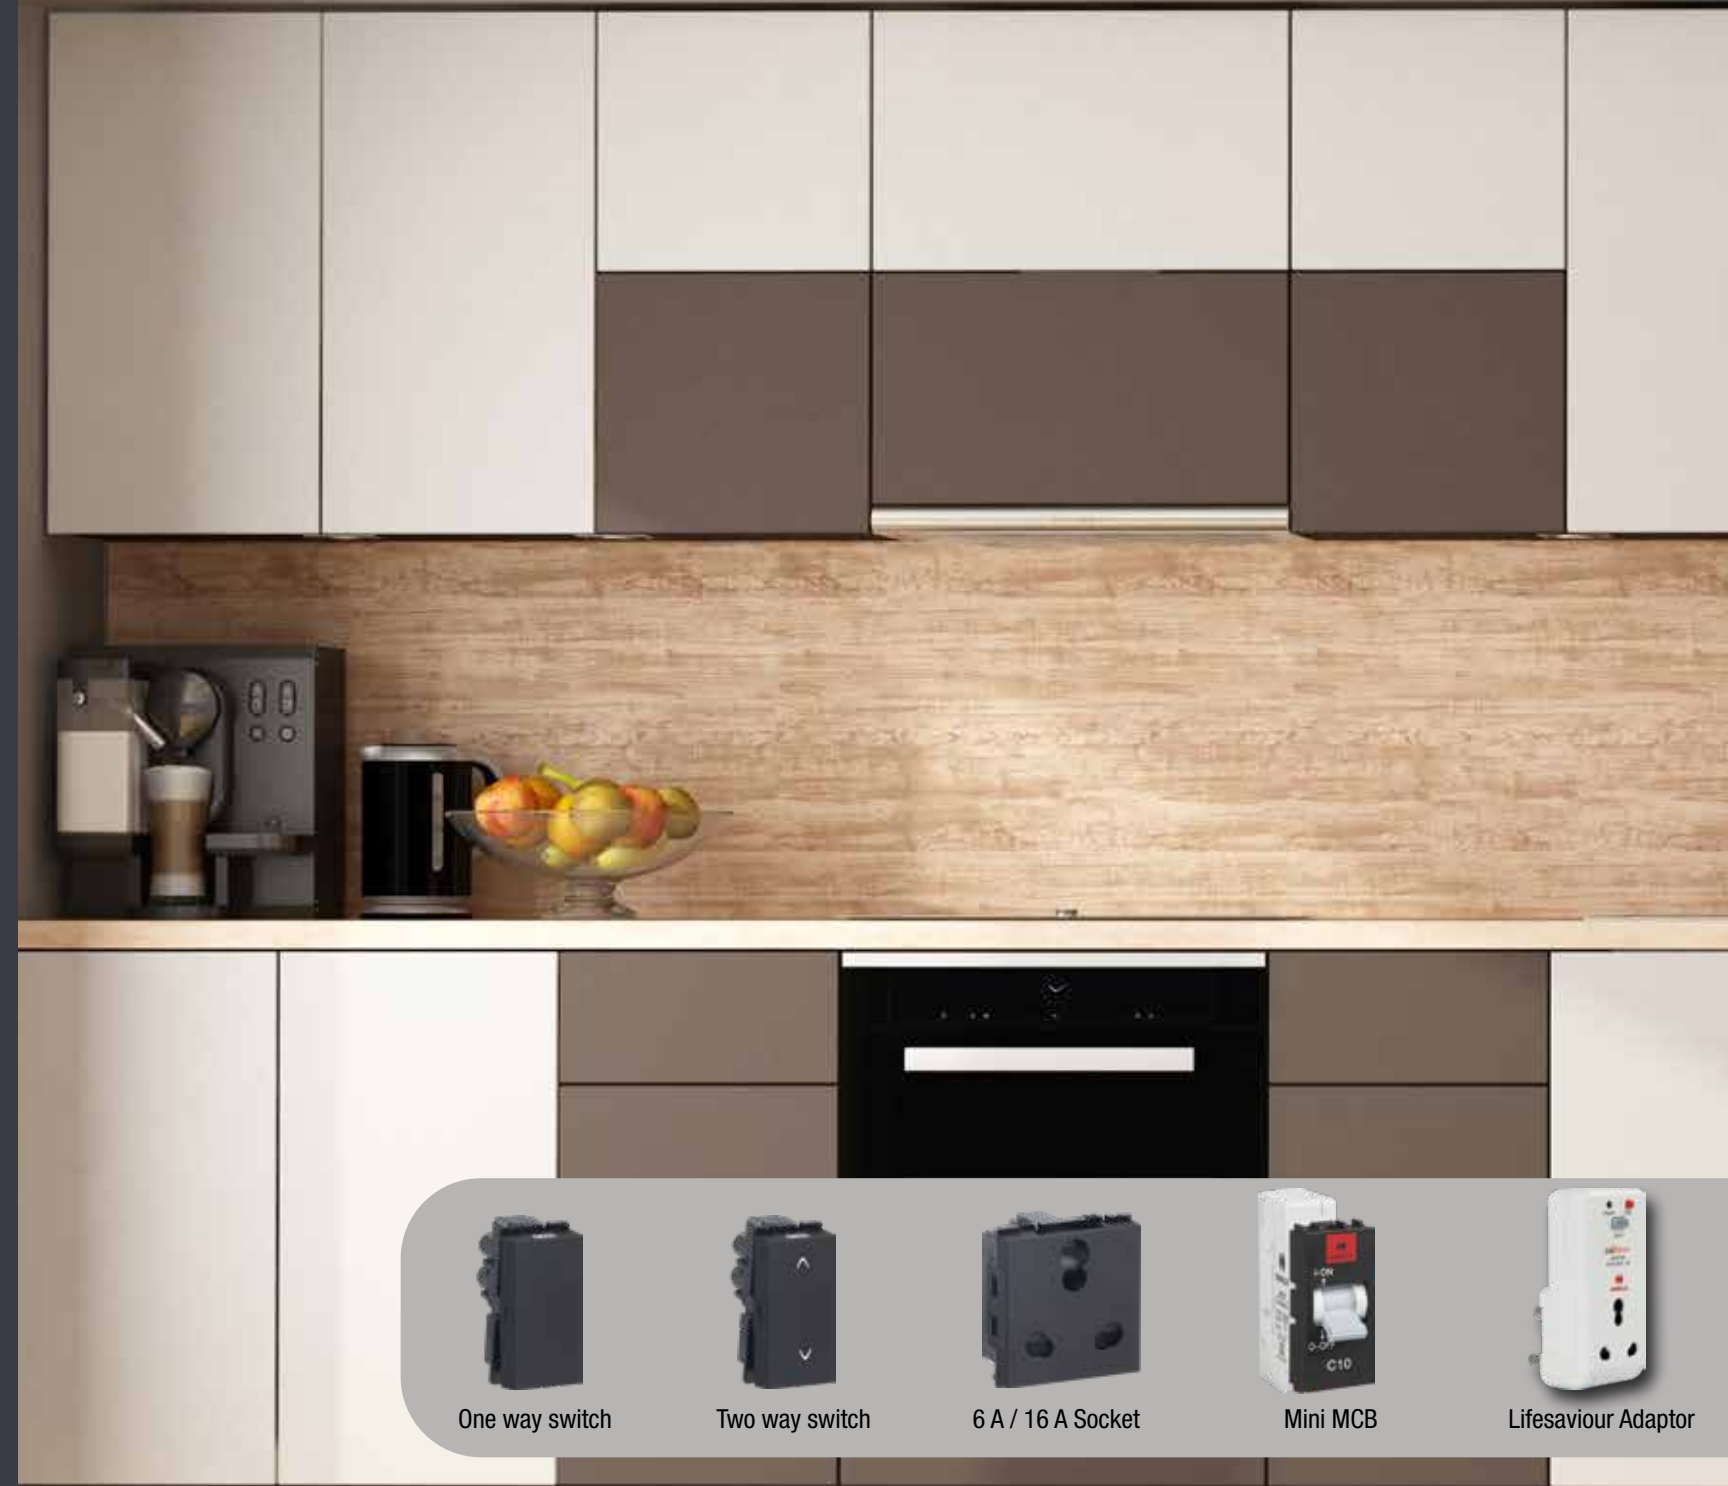

Add style to your entrance with designer Havells Bell Push switches

Take care of your Heavy appliances with Havells Mini MCB