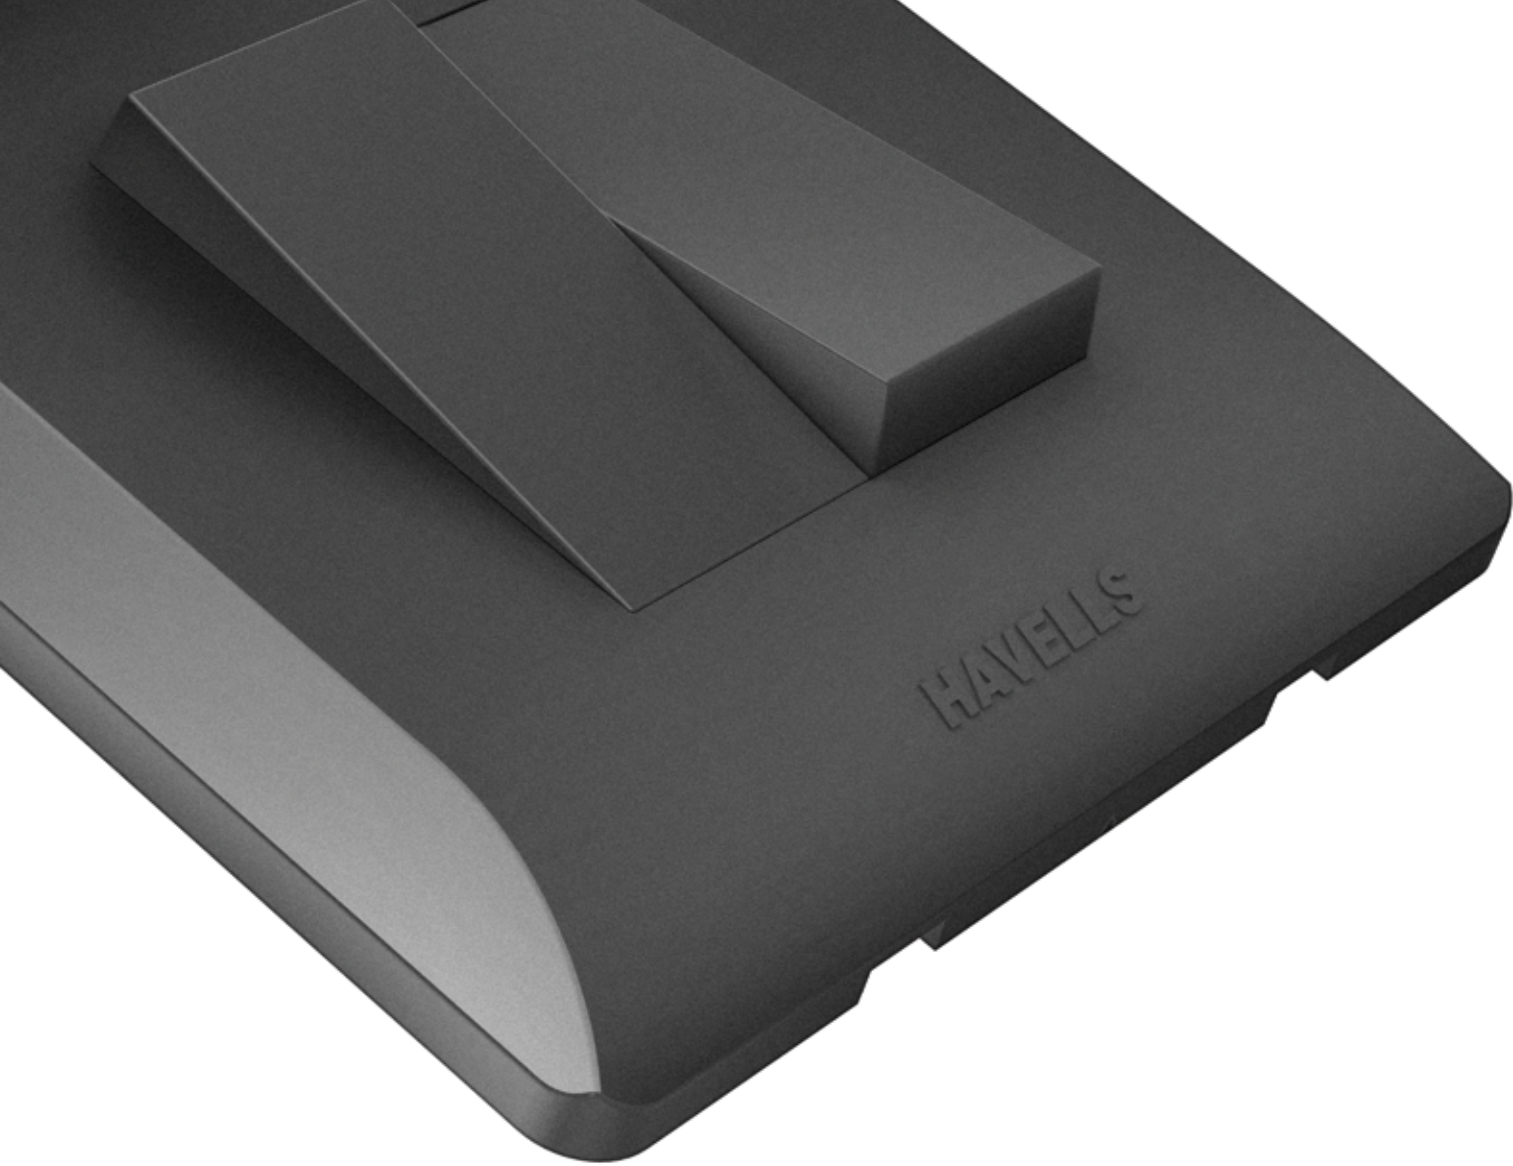

Sparkle Silver - 2M Front plate with 2 - 10 AX One way switch

Ebony Grey - 2M Front plate with 2 - 10 AX One way switch

Features

- Sleek design & soft operation of switches
- Available in Ebony Grey & Sparkle Silver Colors
- Glossy finish
- Complete Mega Range