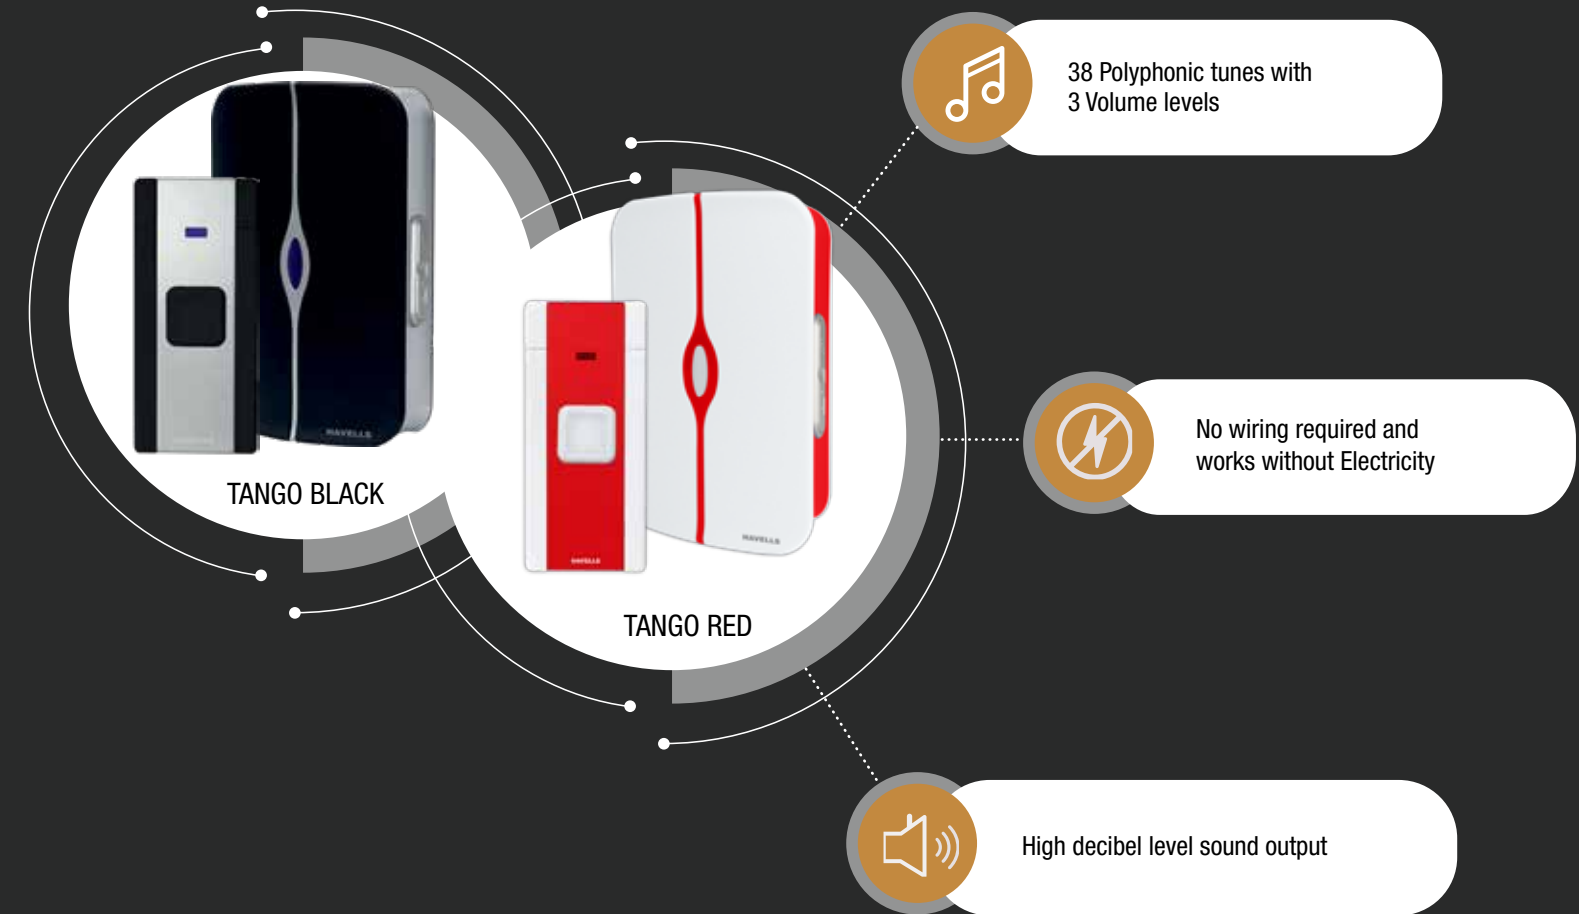

Lagoon

DING DONG POLYPHONIC DOORBELL

TANGO^{plus}

WIRELESS DIGITAL DOORBELL

SOUL

16 BHAKTI MANTRAS
Polyphonic Doorbell With Locking Feature

Spike Guard

ECOSTAR