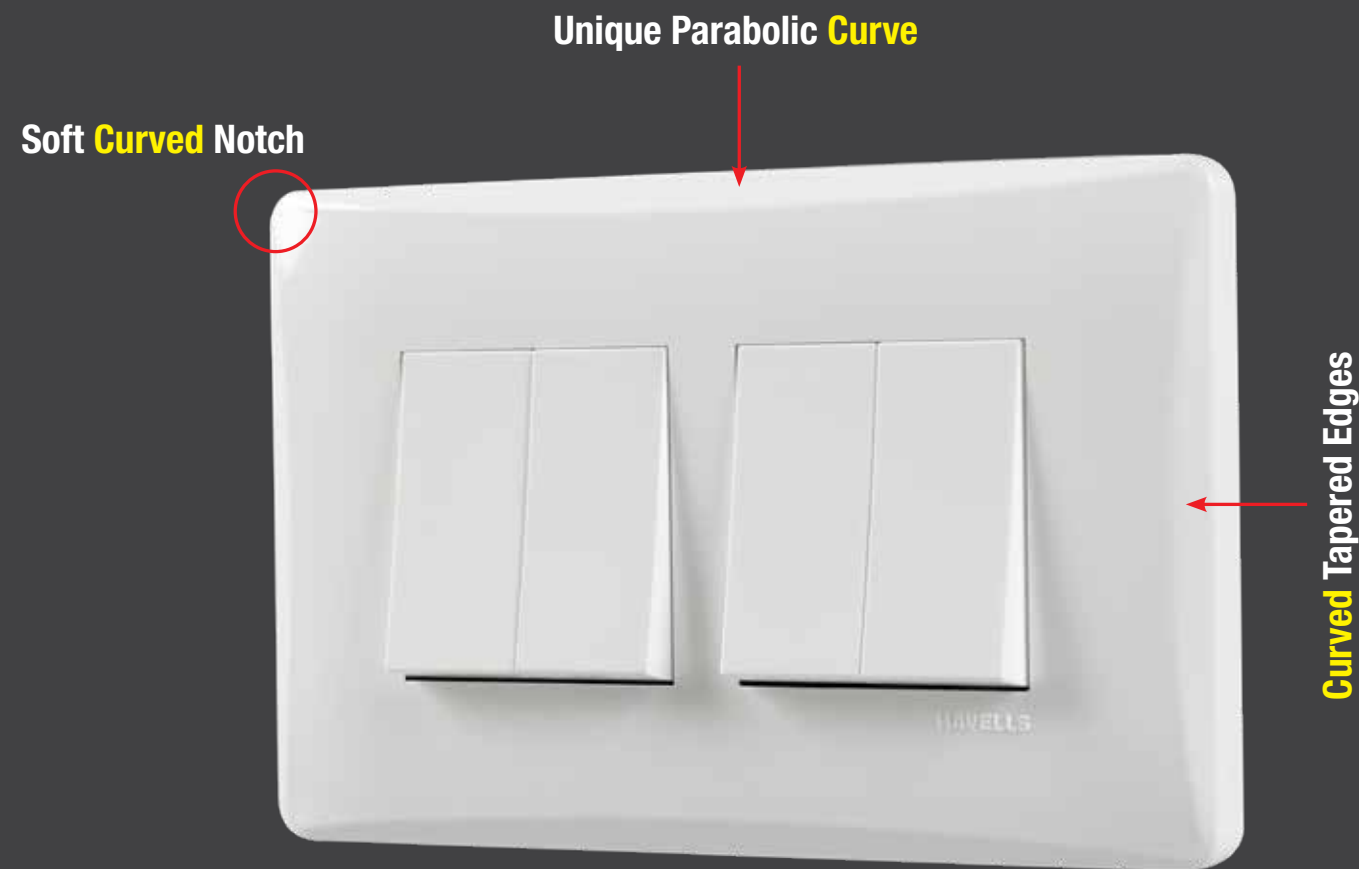

Coral⁺

White is ethereal and there's a purity to it, which makes things look elevated in a way. And Coral⁺ is a perfect example of such an exquisite range of white switch plates with subtle shimmer.

4M Front plate with
4 - 10 AX One way switch