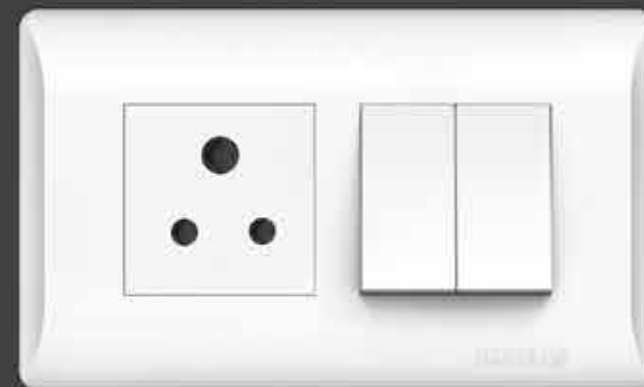

4M Front plate with
6 A 3 Pin Socket / 2 - 10 AX One way switch