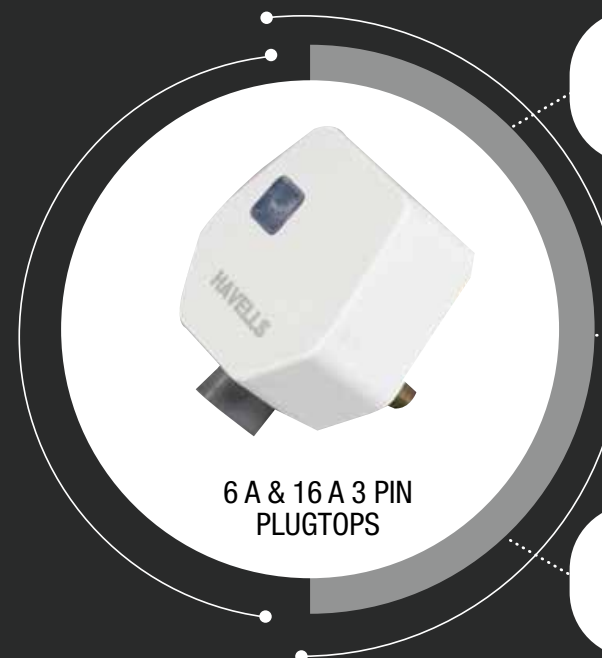

LIFESAIVOR PLUG & ADAPTOR

6 A/16 A Adaptor & 16 A plug with in-built RCD-30 mA Residual Current Trip Levels

Shuts down the connected appliance in case of any current leakage thus safeguarding against chances of electrocution.

Auto trip & visual indication of Power with less than 40 ms trip response time.

FANCY HOLDERS

Fire retardant polycarbonate outer housing facia

Highly conductive brass terminals

Metal Ring provided to avoid deformation in case of overheating with Ducts

6 A & 16 A 3 PIN PLUGTOPS

Rated with 6 A & 16 A / 240 V AC ISI marked plugtop with indicator.

Heavy duty, nickel plated brass pins for higher conductivity.

Long lasting polycarbonate plastic material

Add style to your entrance with designer Havells Bell Push switches