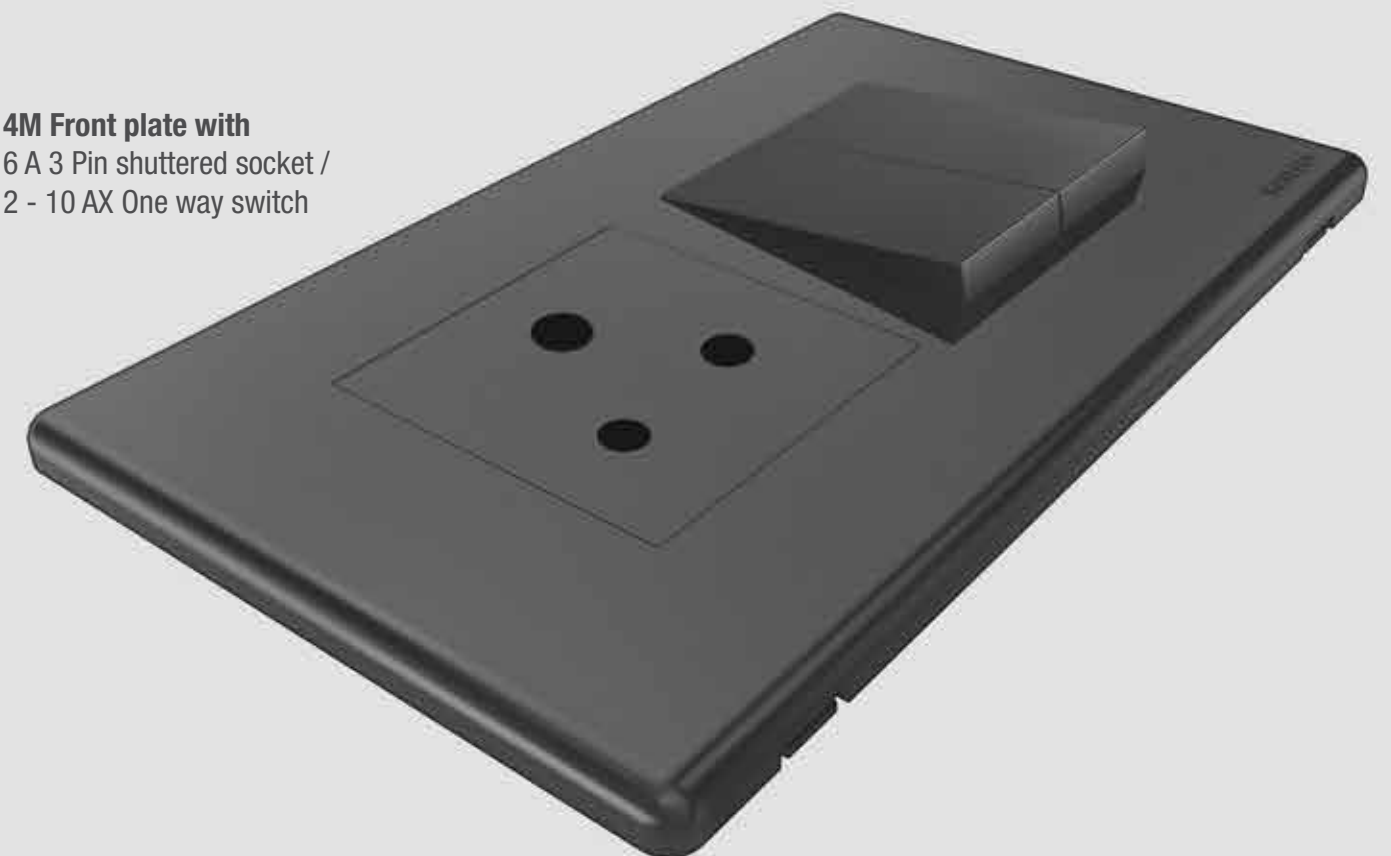

4M Front plate with
6 A 3 Pin shuttered socket /
2 - 10 AX One way switch

**Front Loading
and Removal**

**Soft Action
Switches**

**Contemporary
Design**

**Vertical and
Horizontal Mounting**