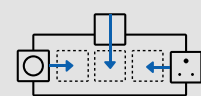

**Front Loading
and Removal**