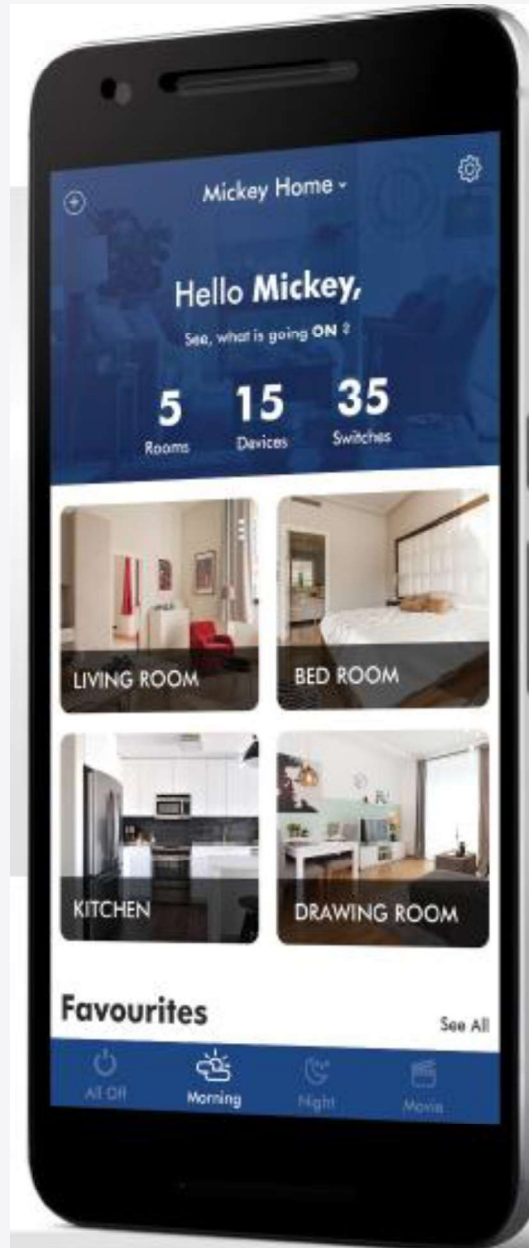

REMOTE OPERATIONS

-  Fan Regulation
-  Dimmer Control
-  Modern Design
-  InfraRed Sensor
-  Light On/Off
-  Tactile Button
-  Scene Control
-  3V CR 2032 Button Cell
-  10 mtr Line of Sight (Open Ground)
-  Master Control

MOBILE APP OPERATIONS

Smart App for Smart Home

Get
Notifications

Generate
Scenes

Manage
Favourites

Set
Guest Lock

More Secure & Energy saving

Set
Schedule

Set
Child Lock

MOBILE APP FEATURES

Get Notification:- Get Instant notifications when status of your appliances changes

Generate Scenes:- Turn ON appliances of room or Home together as per your choices by single clicks.

Manage Favourites:- if there are many switches in room, put majorly used switches in Favourites.

Set Guest Lock:- Limit the Access of Appliances to the Guest visiting your place

Set Child Lock:- Lock the physical Access to your home Appliances to save it from unnecessary touch operations by child