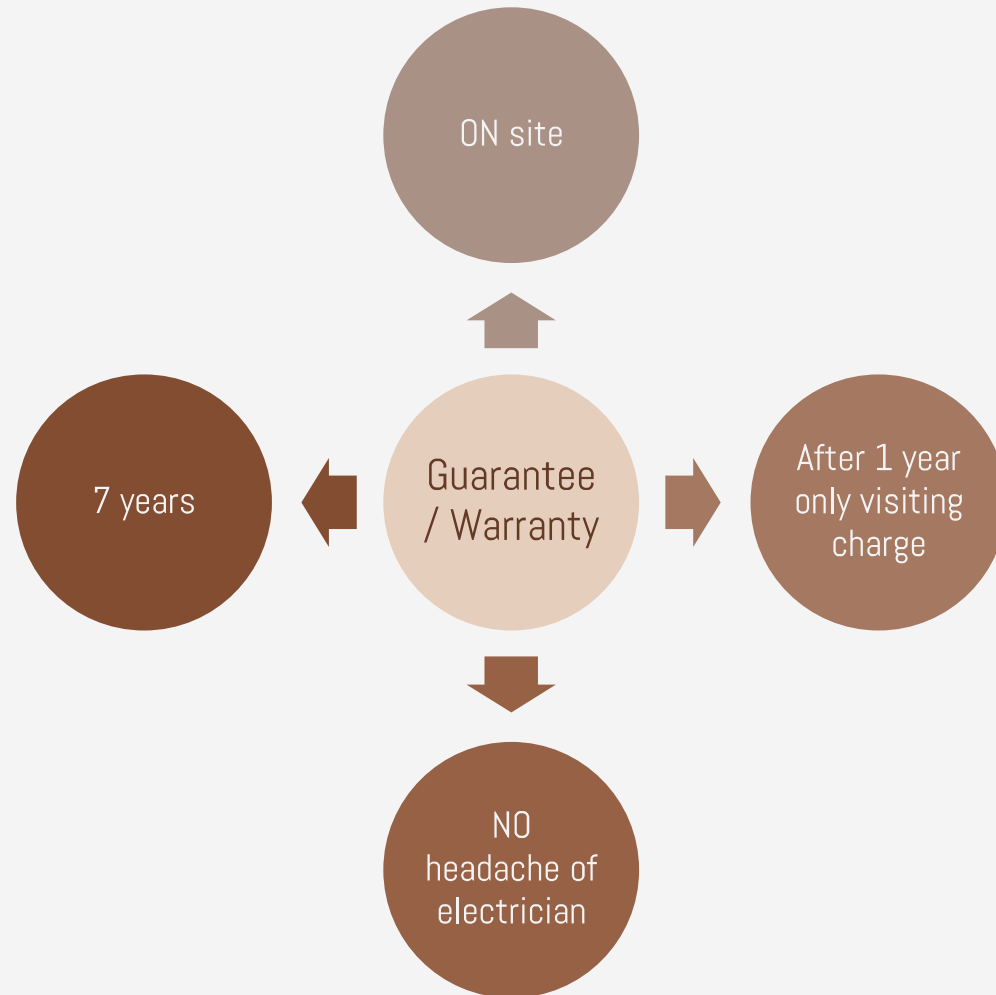

PRODUCT & SERVICE WARRANTY

7 YEARS OF WARRANTY#