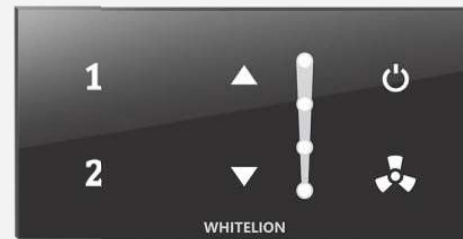

4F-BAPTIZE 2