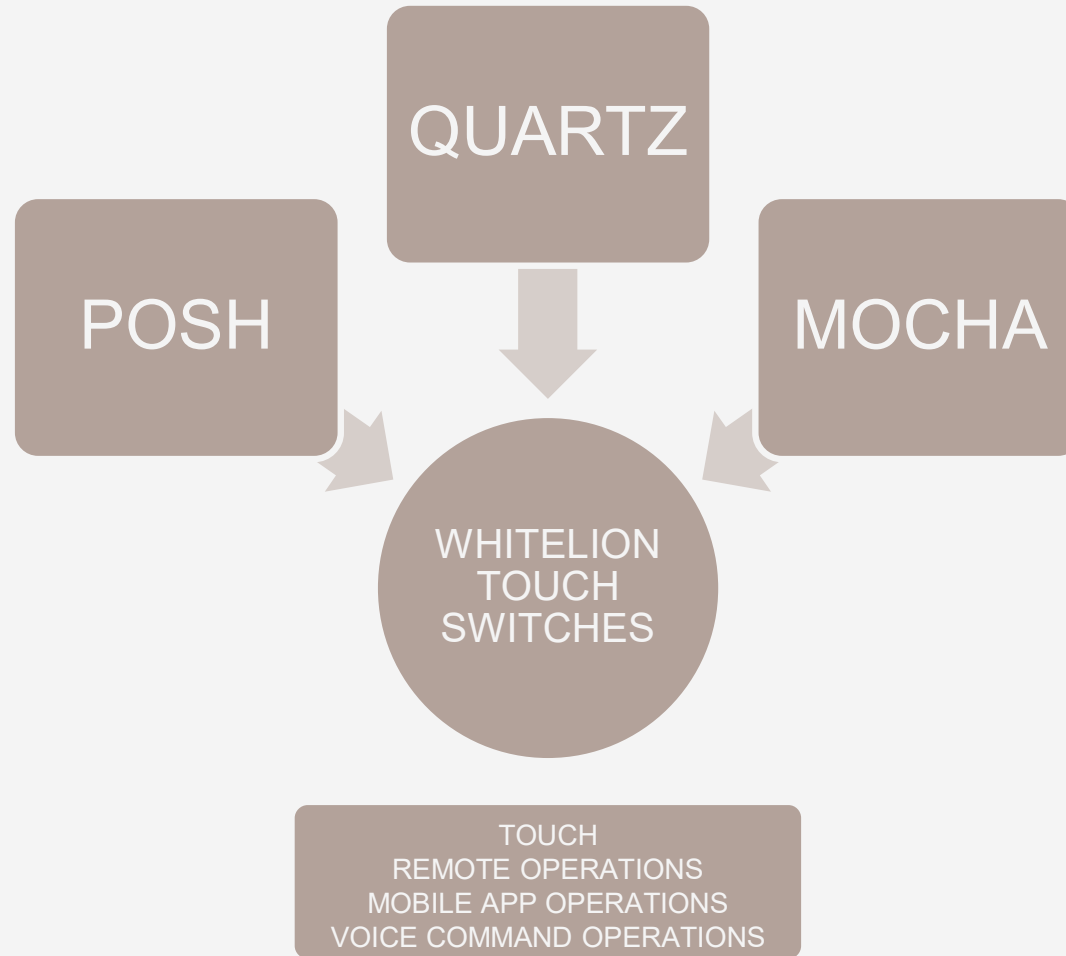

WHITELION®

ABOUT US

We are exclusive in industry having wide range of Touch Switches.

Our series POSH, MOCHA, & QUARTZ are fusion of aesthetic design and advance technology. With its seamless design and elegant look it creates remarkable impact on interior of home and office.

Our keen focus on providing quality product and service that fully respond to customer requirements and anticipate customer needs.

PRODUCT SERIES

OUR PRODUCT SERIES

POSH

QUARTZ

MOCHA

POSH SERIES

Convert from Regular Switches to Smart Switches with great ease

Regular Switches

Whitelion Smart Switches

Regular Switches

Whitelion Smart Switches

POSH SERIES - Just Black

2A-SODDEN

2S-SPLASH

2C-CURTAIN