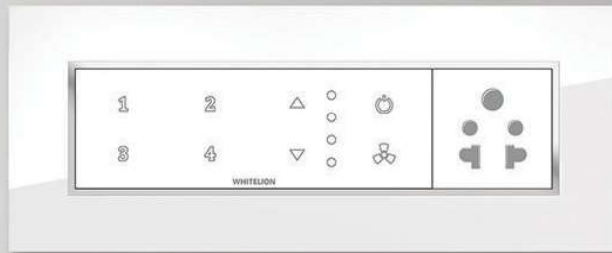

RANGE OF ACCESSORIES