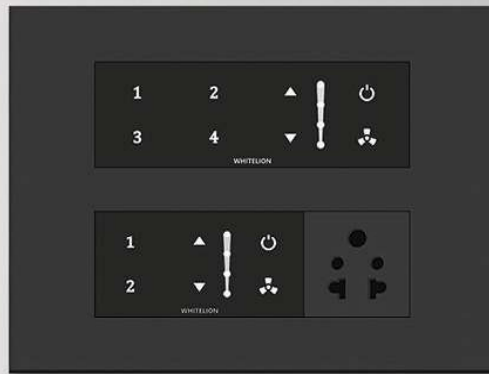

RANGE OF ACCESSORIES