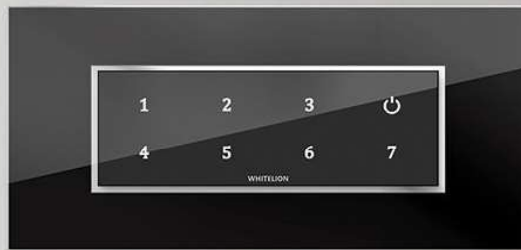

RANGE OF ACCESSORIES