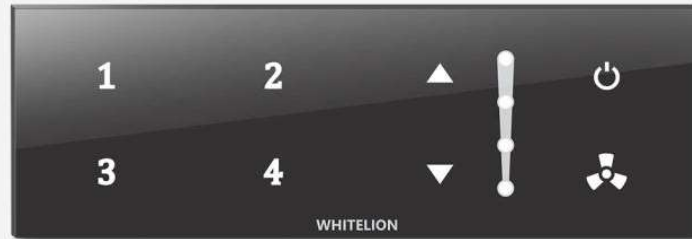

6F-SPRINKLE