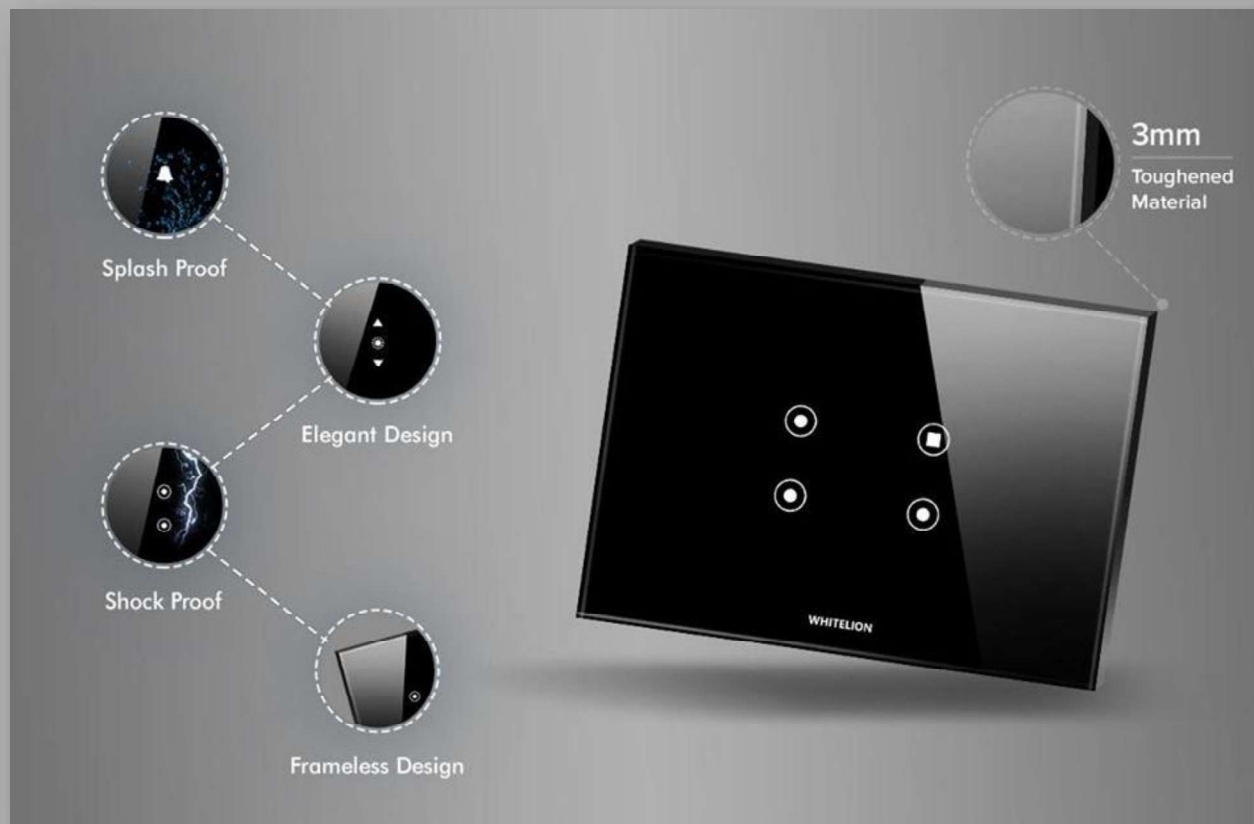

QUARTZ SERIES