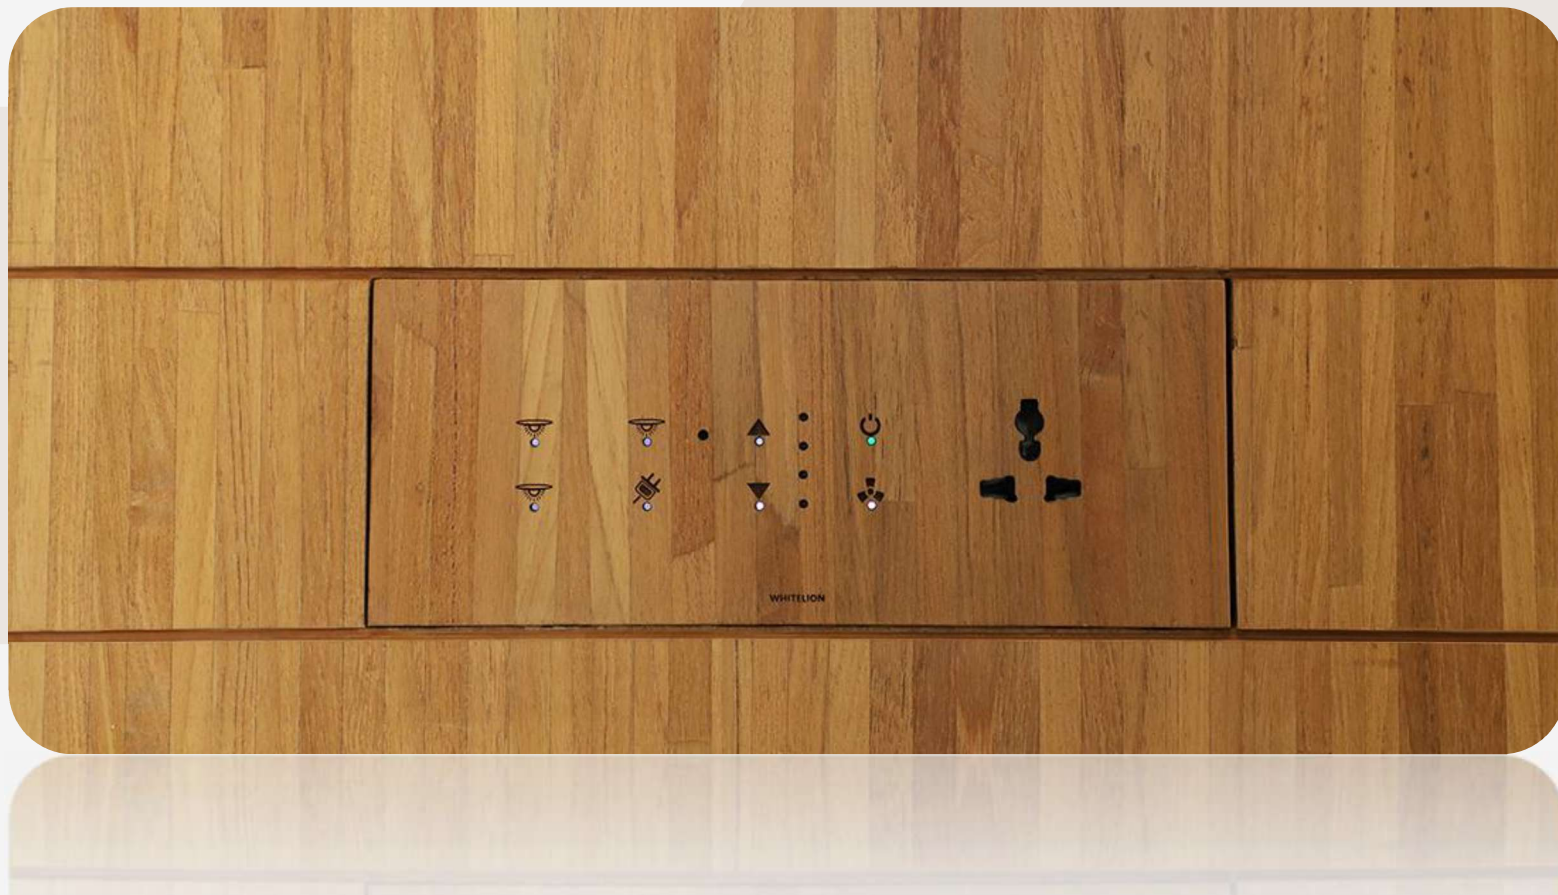

MOCHA SERIES

It is designer touch switches range. It can be developed on surfaces like corean, wood, veneer, stone, marble, glass