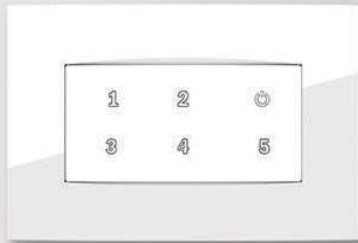

RANGE OF ACCESSORIES