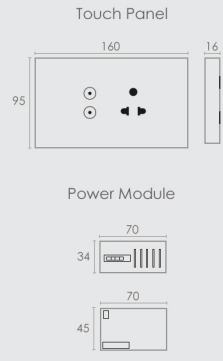

Resistive Load
1000W

Light, other appliances and plug application

Regular Wiring

All prices are same for both black and white colors.

Available in

QUARTZ switches

UPCOMING

4MP