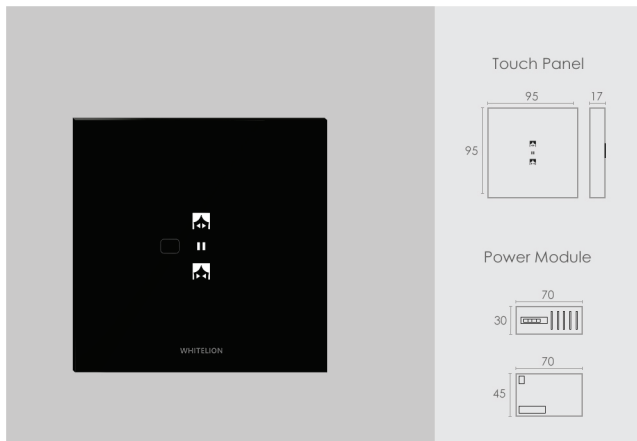

2B

MRP : 2,890/-

Inductive Load
100W

Capacitive Load
400W

Resistive Load
1000W

Bell
Switches

Regular Wiring

2C