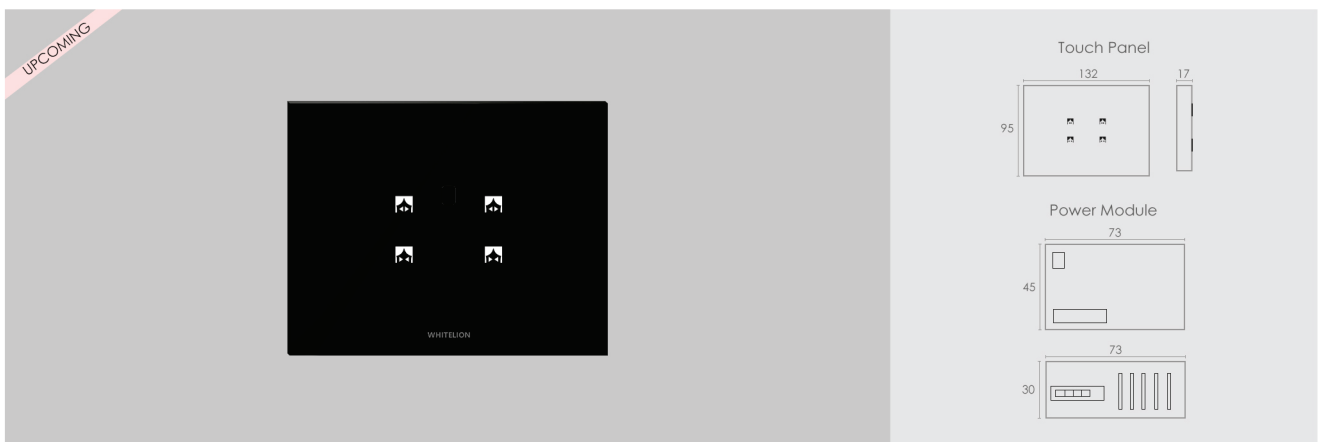

3C

MRP : 6,180/-

Curtain open/close

Inductive Load **100W** Capacitive Load **400W** Resistive Load **1000W**

Special Wiring

All prices are same for both black and white colors.

Available in