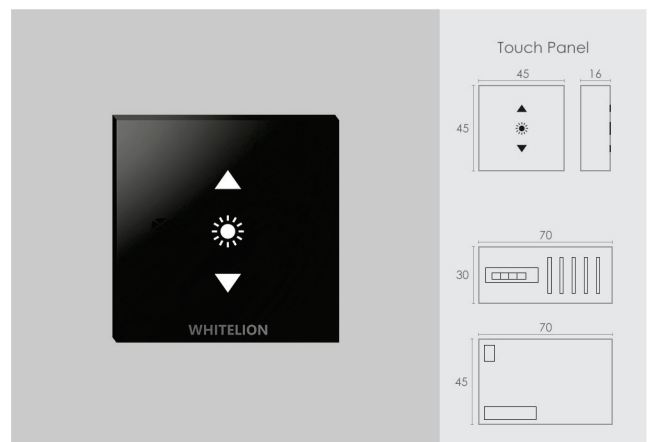

2SAC

MRP : 3,450/-

Inductive Load
-

Capacitive Load
200W

Resistive Load
350W

Dimming CC
type lights

Regular Wiring

All prices are same for both black and white colors.

Available in