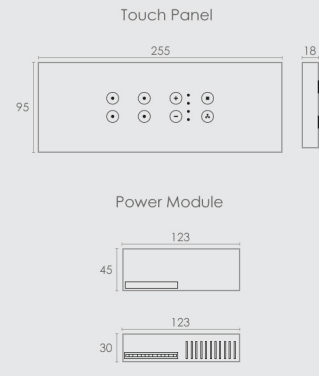

4MP

MRP : 6,080/-

Inductive Load **100W**   Capacitive Load **400W**   Resistive Load **1000W**

Light, other appliances and plug application

Regular Wiring