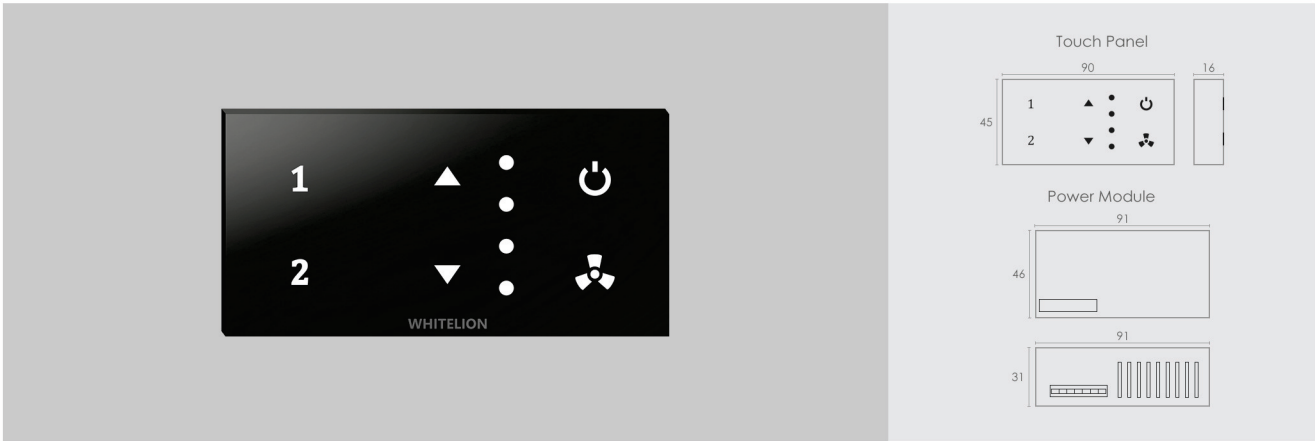

4F

MRP : 4,350/-

Inductive Load **100W**   Capacitive Load **400W**   Resistive Load **1000W**

Lights & other appliances

Regular Wiring