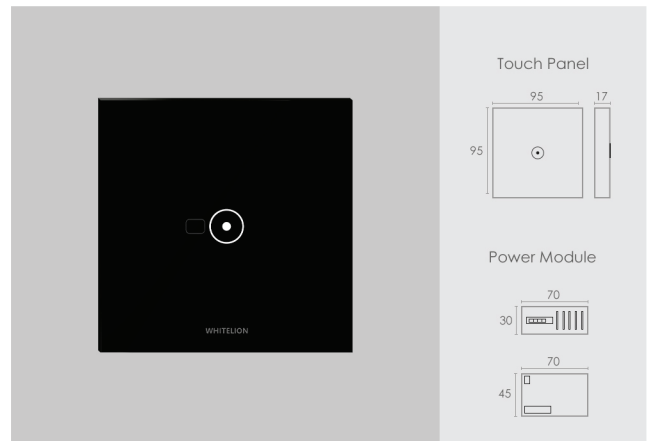

2I

MRP : 2,990/-

Inductive Load
100W

Capacitive Load
400W

Resistive Load
1000W

Lights & other
appliances

Regular Wiring