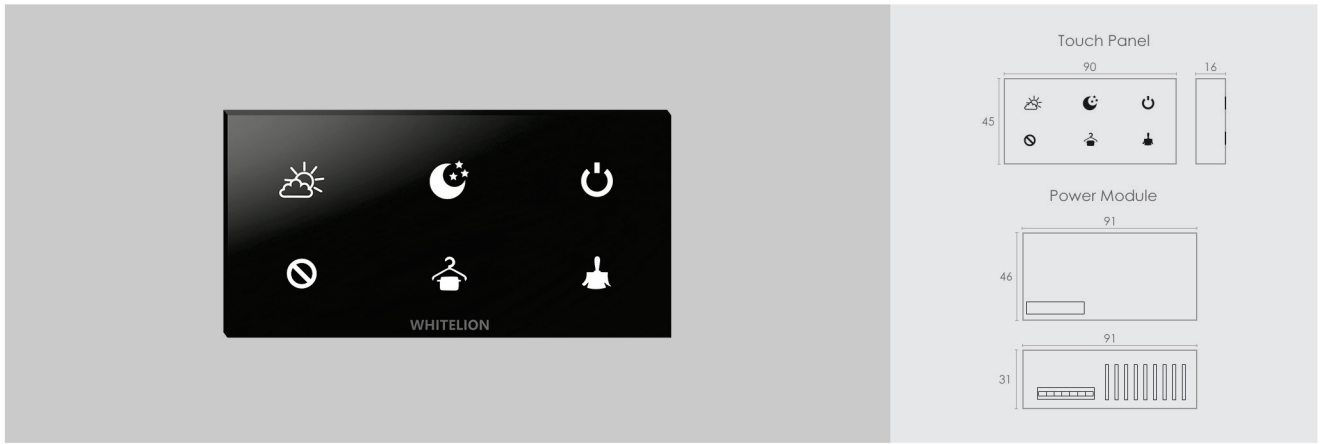

MRP : 3,900/-

Inductive Load **100W** Capacitive Load **400W** Resistive Load **1000W**

Hospitality Control

Special Wiring

Hospitality

All prices are same for both black and white colors.

Available in

POSH switches