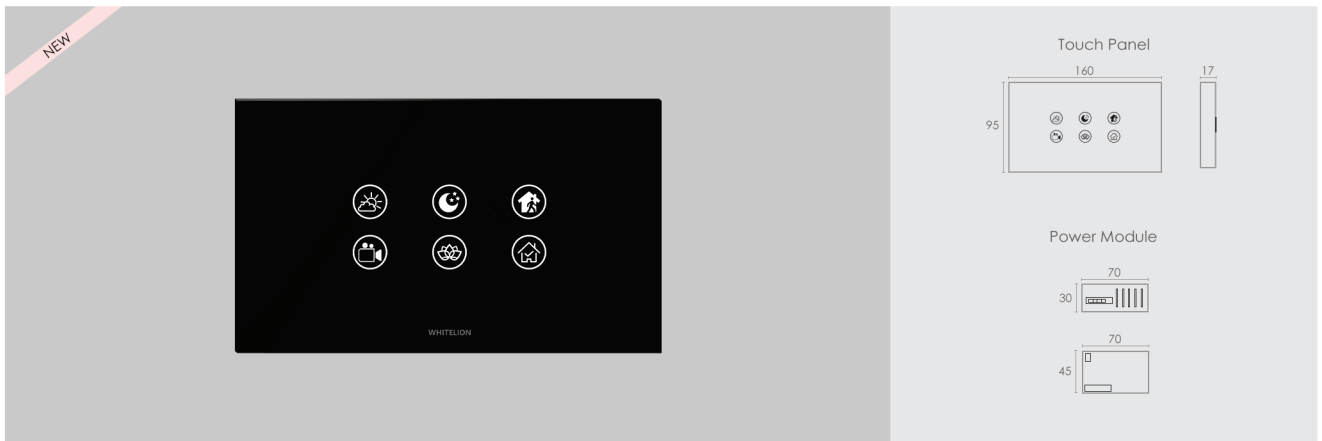

Inductive Load
100W

Capacitive Load
400W

Resistive Load
1000W

Lights & other appliances

Regular Wiring

4SC

MRP : 9,240/-

Inductive Load
-