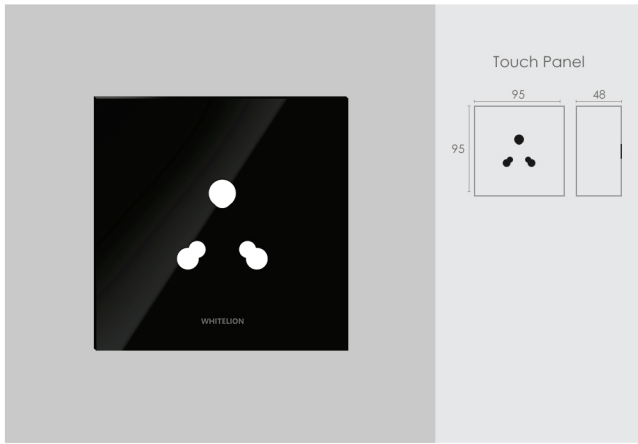

Resistive Load
-

Plug
application

Regular Wiring

All prices are same for both black and white colors.

Available in

QUARTZ switches

2P16A

MRP : 2,190/-