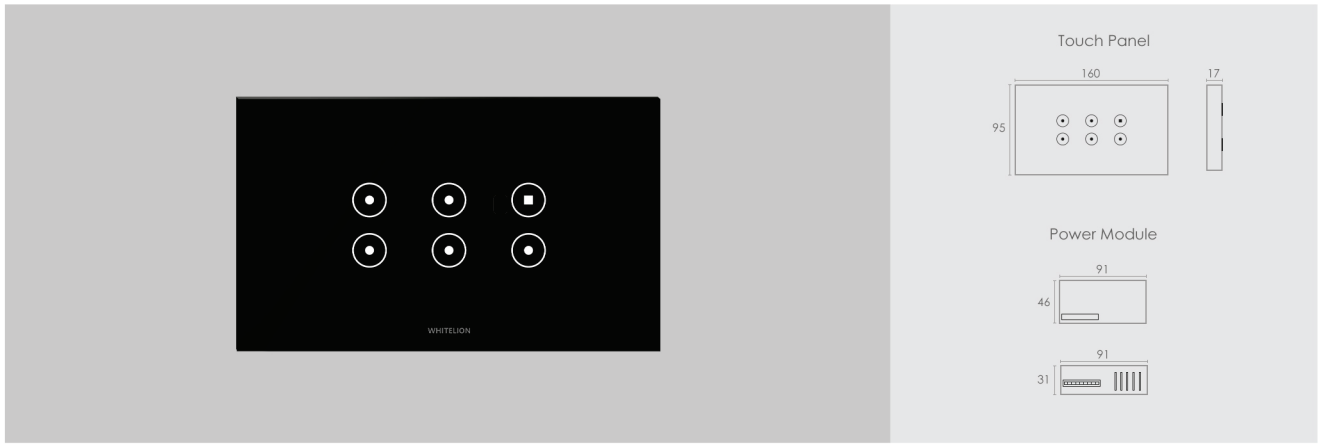

Resistive Load
1000W

Hospitality
Control

Special Wiring

All prices are same for both black and white colors.

Available in

QUARTZ switches

4M

MRP : 5,790/-