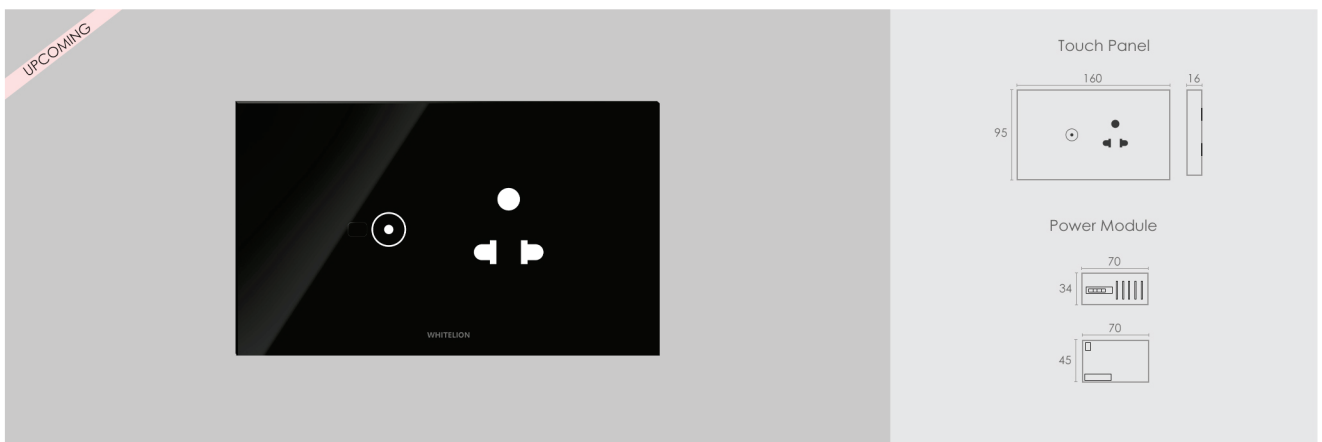

4IP

MRP : 5,030/-

Inductive Load
100W

Capacitive Load
400W

Resistive Load
1000W

Light, other appliances and plug application

Regular Wiring

All prices are same for both black and white colors.

Available in