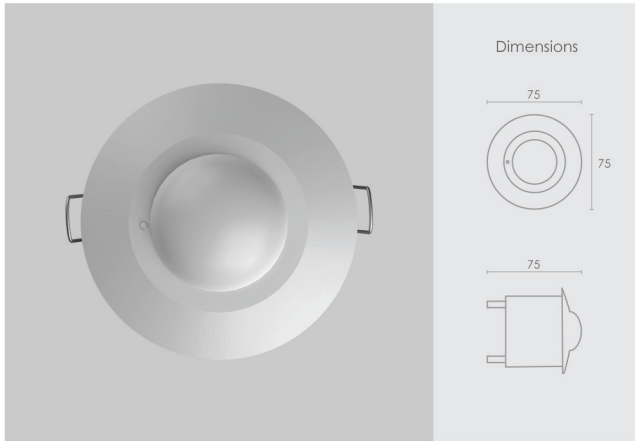

Regular Wiring

WiFi Chip

MRP : 2,160/-

Control via Mobile App, Voice (Alexa etc)

Inductive Load - Capacitive Load - Resistive Load -

MW.C.101

MRP : 2,340/-

Switchless (Motion Detected) control