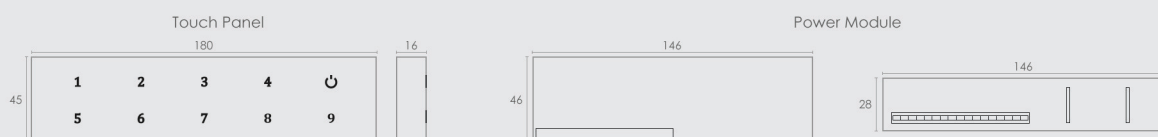

8M

Inductive Load
100W

Capacitive Load
400W

Resistive Load
1000W

MRP : 6,100/-

Lights & other
appliances

Regular Wiring

All prices are same for both black and white colors.

Available in