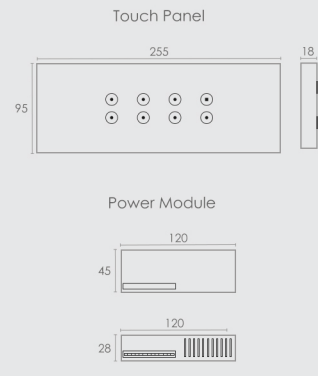

6F

MRP : 8,150/-

Inductive Load **100W**   Capacitive Load **400W**   Resistive Load **1000W**

Lights & other appliances

Regular Wiring