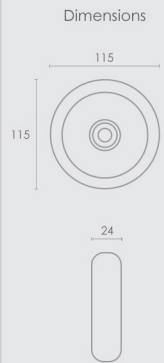

ACCESSORIES

High Load

MRP : 790/-

Appliances upto 16A

Inductive Load **450W**   Capacitive Load **1000W**   Resistive Load **4500W**

Regular Wiring

WiFi Chip

MRP : 2,160/-

Control via Mobile App, Voice (Alexa etc)

Inductive Load -   Capacitive Load -   Resistive Load -

MW.C.101

MRP : 2,340/-

Switchless (Motion Detected) control

Inductive Load **50W**   Capacitive Load **250W**   Resistive Load **500W**

MW.S.102

MRP : 2,240/-

Switchless (Motion Detected) control

Inductive Load **50W**   Capacitive Load **250W**   Resistive Load **500W**

PIR.C.101

MRP : 2,040/-

Switchless (Motion Detected) control

Inductive Load **50W**   Capacitive Load **250W**   Resistive Load -

IR Remote

MRP : 840/-

Angle: 120 Degree Range: 30 ft

Inductive Load -   Capacitive Load -   Resistive Load -