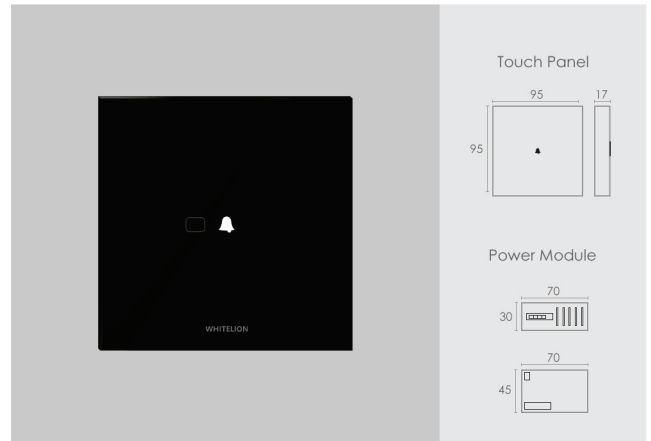

QUARTZ switches

2A

MRP : 3,650/-

Inductive Load
300W

Capacitive Load
700W

Resistive Load
3000W

Appliances
upto 16A

Regular Wiring