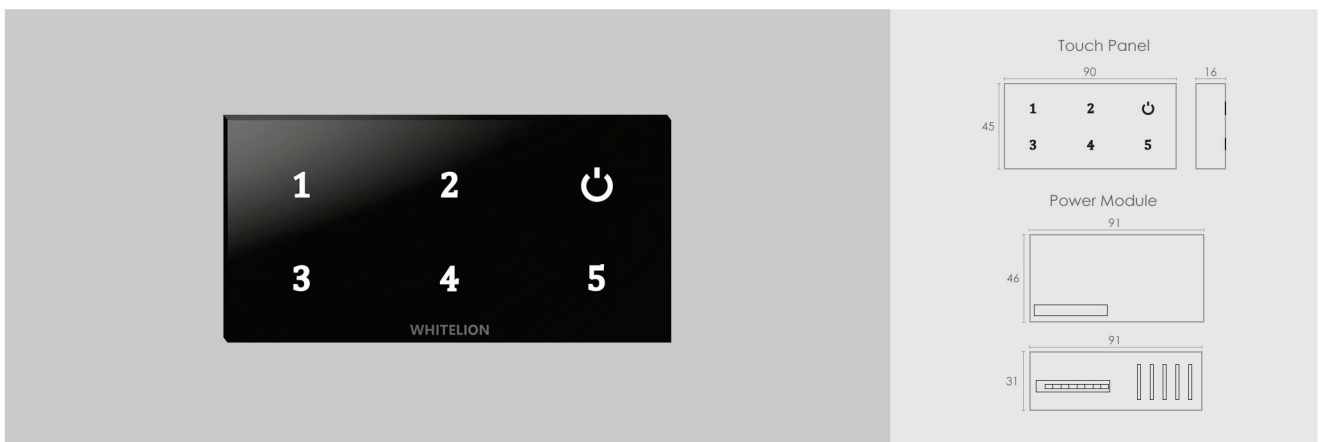

4M

MRP : 4,100/-

Inductive Load   Capacitive Load   Resistive Load

100W   400W   1000W

Lights & other
appliances

Regular Wiring

All prices are same for both black and white colors.

Available in