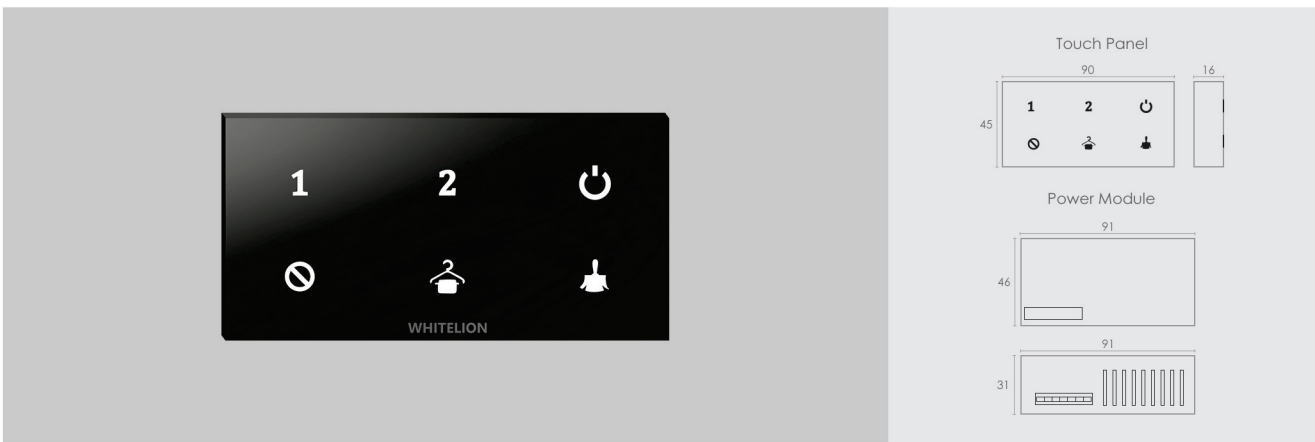

Mood lighting control

Regular Wiring

4F

MRP : 4,350/-

Inductive Load **100W** Capacitive Load **400W** Resistive Load **1000W**

Lights & other appliances

Regular Wiring

4HI