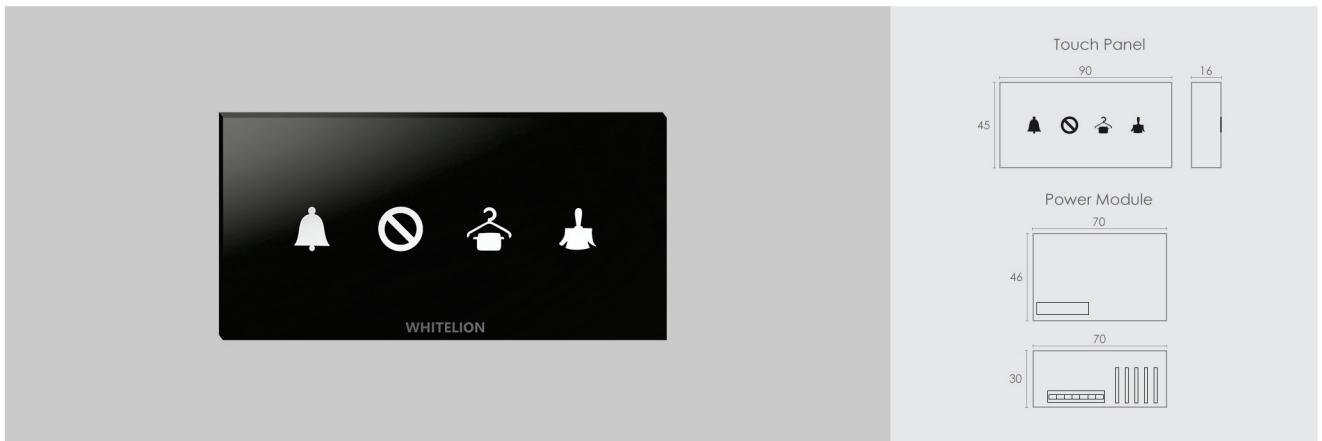

4HISC

MRP : 6,260/-

Inductive Load Capacitive Load Resistive Load

- - -

Mood lighting
Hospitality control

Special Wiring

Hospitality

4HO