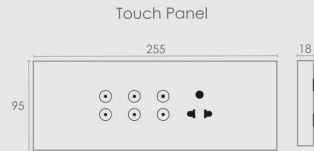

Resistive Load
1000W

Light, other appliances
and plug application

Regular Wiring

UPCOMING

Touch Panel

6MP

MRP : 7,960/-

Inductive Load
100W