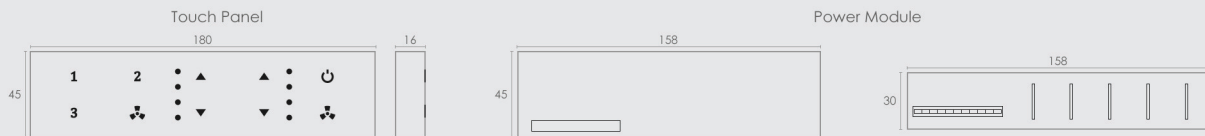

POSH switches

8F

Inductive Load
100W

Capacitive Load
400W

Resistive Load
1000W

MRP : 6,400/-

Lights & other
appliances

Regular Wiring