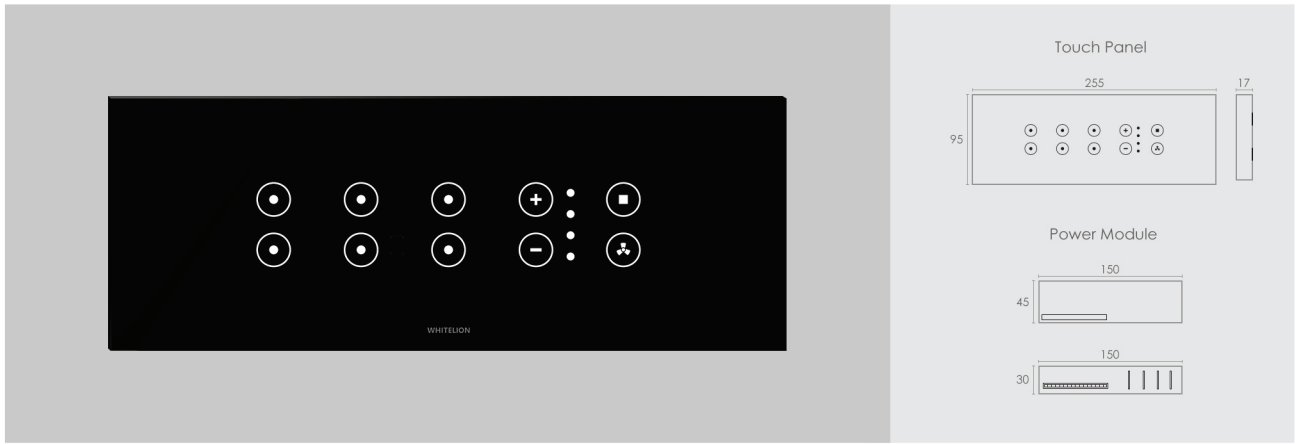

Inductive Load
100W

Capacitive Load
400W

Resistive Load
1000W

Light, other appliances
and plug application

Regular Wiring

All prices are same for both black and white colors.

Available in

QUARTZ switches