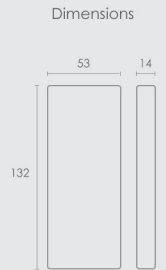

MRP : 2,040/-

Switchless (Motion Detected) control

Inductive Load **50W** Capacitive Load **250W** Resistive Load -

IR Remote

MRP : 840/-

Angle: 120 Degree Range: 30 ft

Inductive Load - Capacitive Load - Resistive Load -