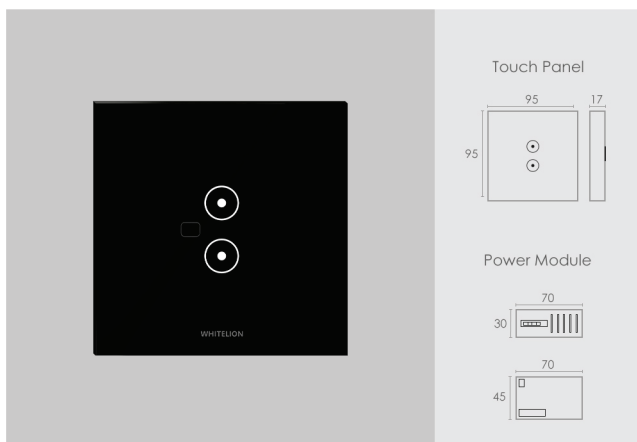

2M

MRP : 3,990/-

Inductive Load
100W

Capacitive Load
400W

Resistive Load
1000W

Lights & other
appliances

Regular Wiring