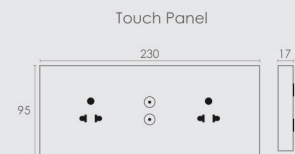

Capacitive Load
400W

Resistive Load
1000W

Light, other appliances
and plug application

Regular Wiring

UPCOMING

Touch Panel

6MP2

MRP : 7,990/-