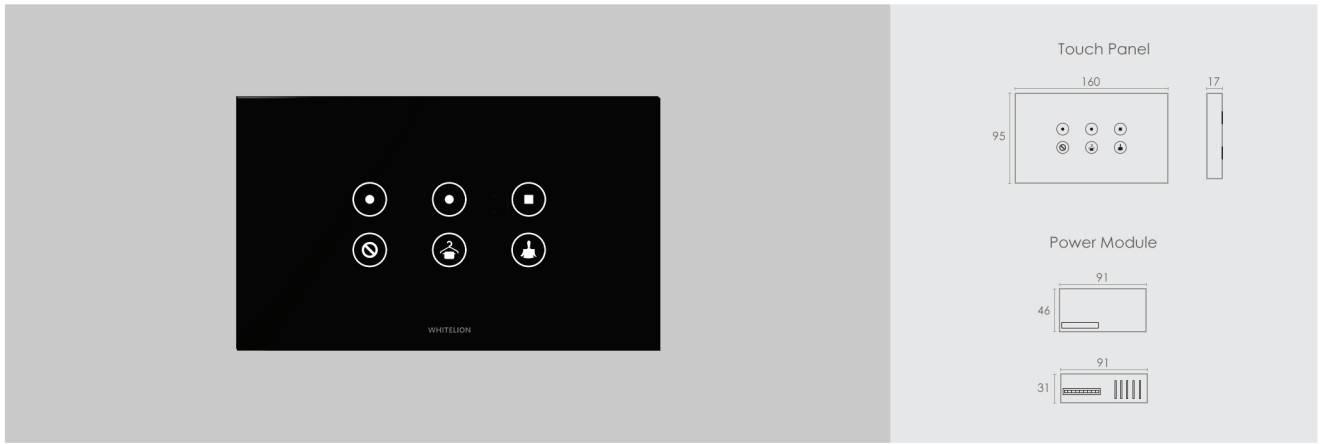

QUARTZ switches

4HI

MRP : 5,850/-

Inductive Load
100W

Capacitive Load
400W

Resistive Load
1000W

Hospitality

Special Wiring

Hospitality