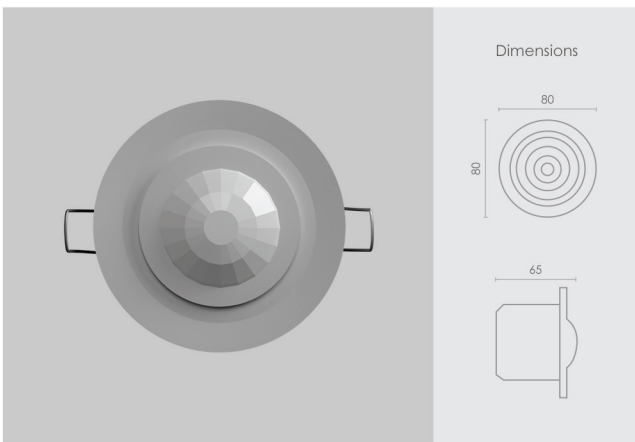

MW.S.102

MRP : 2,240/-

Switchless (Motion Detected) control

Inductive Load **50W**   Capacitive Load **250W**   Resistive Load **500W**

PIR.C.101

MRP : 2,040/-

Switchless (Motion Detected) control

Inductive Load **50W**   Capacitive Load **250W**   Resistive Load -