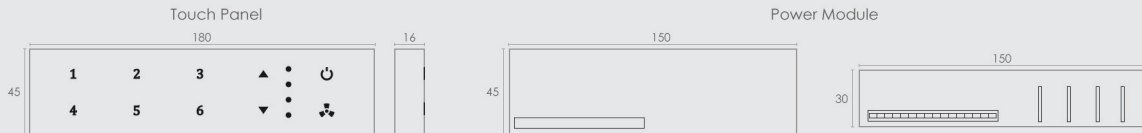

POSH switches

8F

Inductive Load
100W

Capacitive Load
400W

Resistive Load
1000W

MRP : 6,400/-

Lights & other
appliances

Regular Wiring