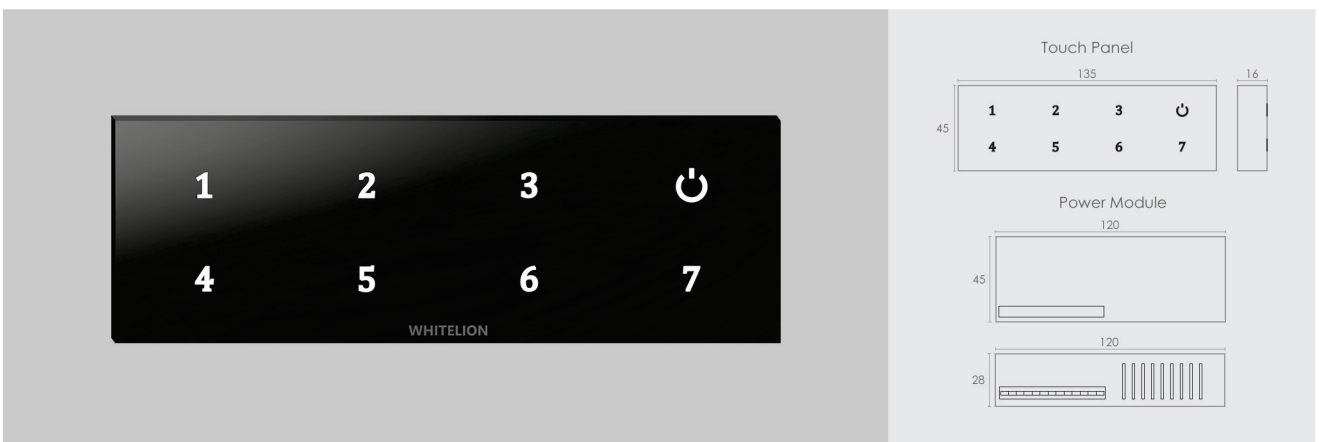

6M

MRP : 4,750/-

Inductive Load **100W**   Capacitive Load **400W**   Resistive Load **1000W**

Lights & other appliances

Regular Wiring

All prices are same for both black and white colors.

Available in