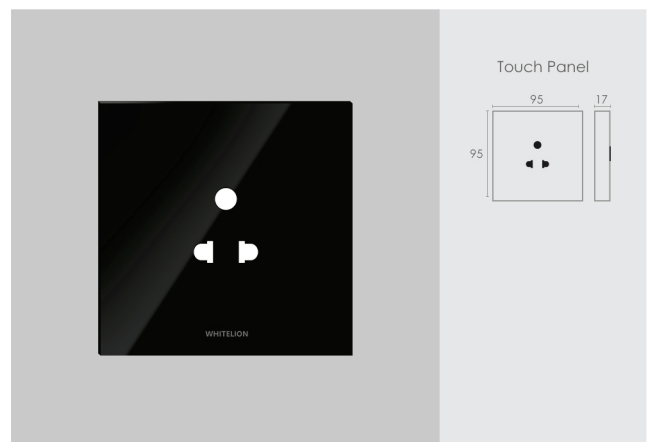

2P6A/13A

MRP : 1,090/-

Inductive Load
-

Capacitive Load
-

Resistive Load
-

Plug
application

Regular Wiring

All prices are same for both black and white colors.

Available in