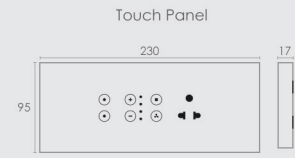

QUARTZ switches

UPCOMING

Touch Panel

6FP

MRP : 8,500/-

Inductive Load
100W

Capacitive Load
400W

Resistive Load
1000W

Light, other appliances
and plug application

Regular Wiring

UPCOMING