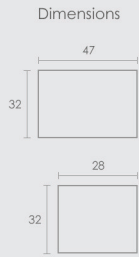

ACCESSORIES