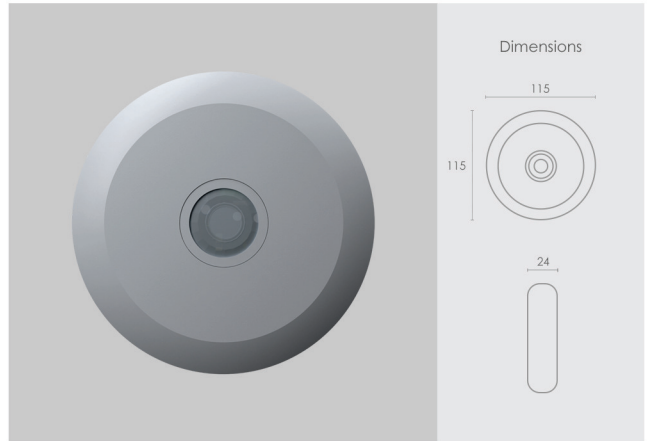

ACCESSORIES

High Load

MRP : 790/-

Appliances upto 16A

Inductive Load **450W**   Capacitive Load **1000W**   Resistive Load **4500W**

Regular Wiring

WiFi Chip

MRP : 2,160/-

Control via Mobile App, Voice (Alexa etc)

Inductive Load -   Capacitive Load -   Resistive Load -

MW.C.101

MRP : 2,340/-

Switchless (Motion Detected) control

Inductive Load **50W**   Capacitive Load **250W**   Resistive Load **500W**

MW.S.102

MRP : 2,240/-

Switchless (Motion Detected) control

Inductive Load **50W**   Capacitive Load **250W**   Resistive Load **500W**

PIR.C.101

MRP : 2,040/-

Switchless (Motion Detected) control

Inductive Load **50W**   Capacitive Load **250W**   Resistive Load -

IR Remote

MRP : 840/-

Angle: 120 Degree Range: 30 ft

Inductive Load -   Capacitive Load -   Resistive Load -