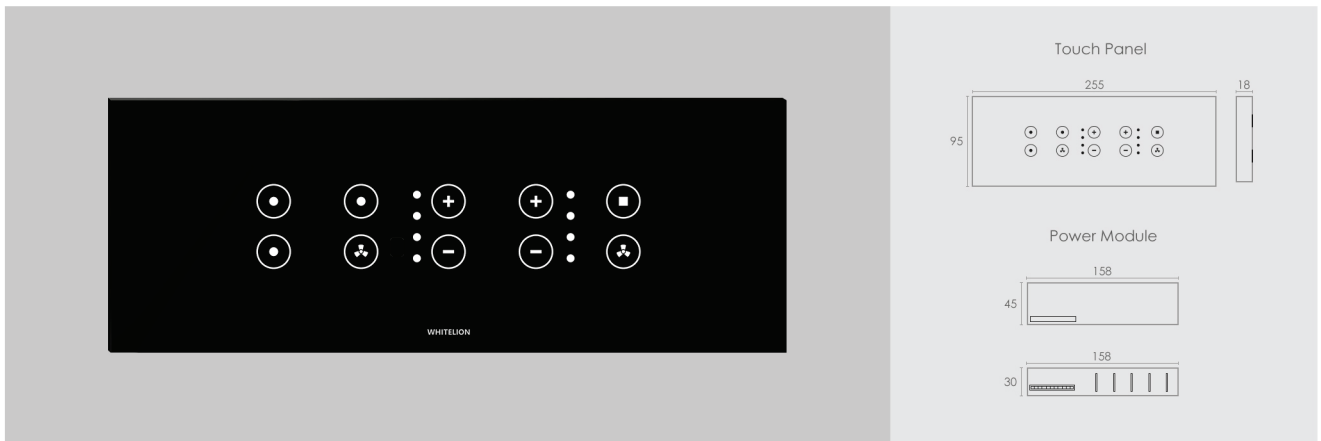

8F

MRP : 10,190/-

Inductive Load
100W

Capacitive Load
400W

Resistive Load
1000W

Lights & other
appliances

Regular Wiring

8F2