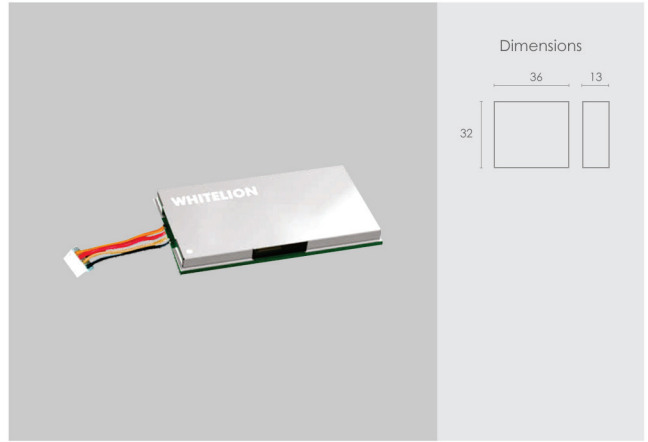

Regular Wiring

WiFi Chip

MRP : 2,160/-

Control via Mobile App, Voice (Alexa etc)

Inductive Load - Capacitive Load - Resistive Load -

MW.C.101

MRP : 2,340/-

Switchless (Motion Detected) control