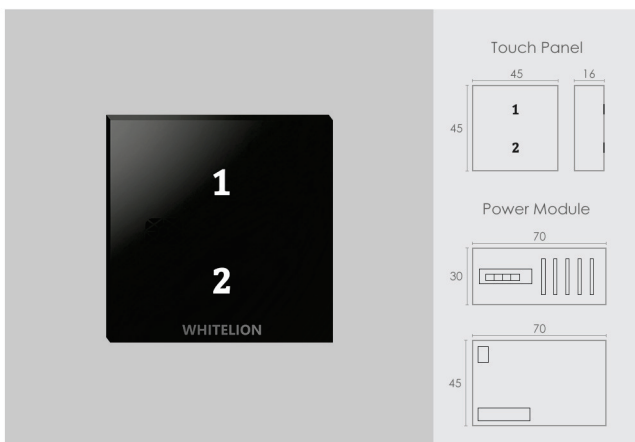

2M

MRP : 2,450/-

Inductive Load
100W

Capacitive Load
400W

Resistive Load
1000W

Lights & other
appliances

Regular Wiring