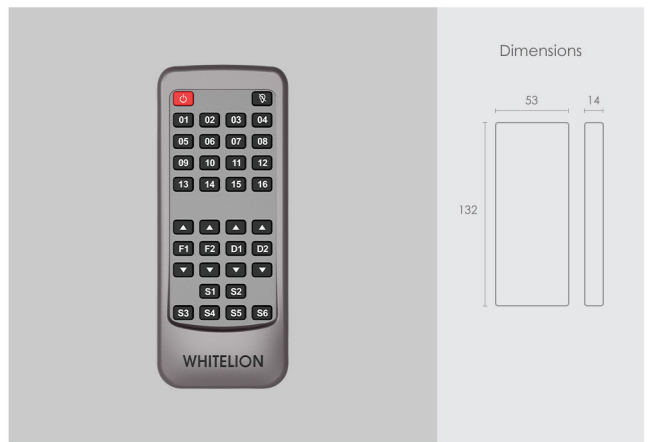

MRP : 2,040/-

Switchless (Motion Detected) control

Inductive Load **50W** Capacitive Load **250W** Resistive Load -

IR Remote

MRP : 840/-

Angle: 120 Degree Range: 30 ft

Inductive Load - Capacitive Load - Resistive Load -