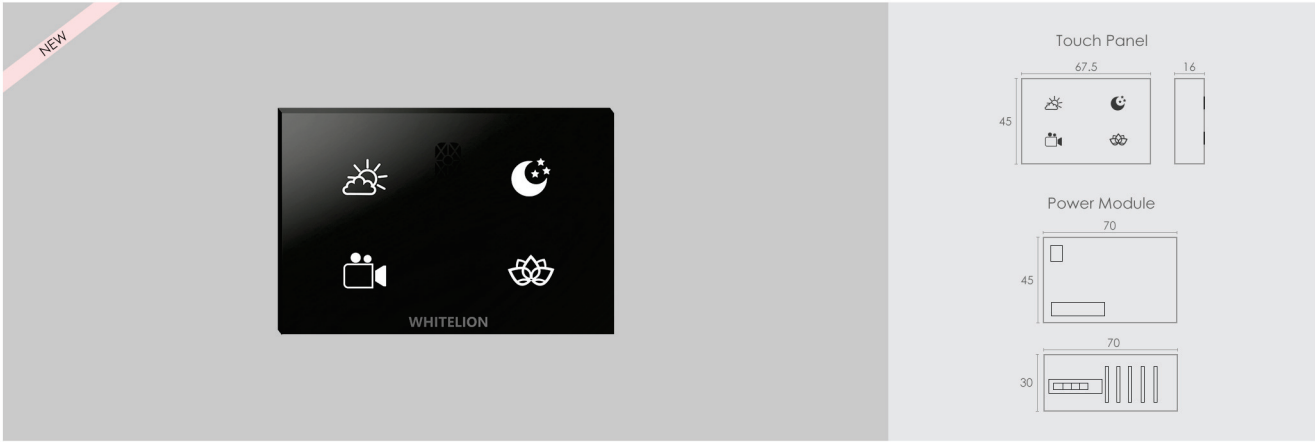

POSH switches

3SC

MRP : 5,440/-

Inductive Load   Capacitive Load   Resistive Load

Mood lighting control

Regular Wiring