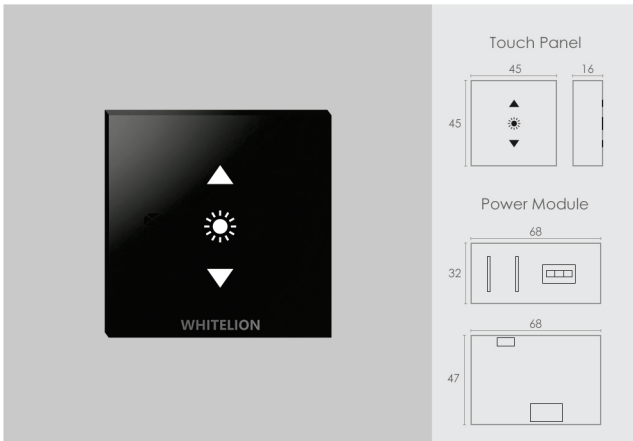

POSH switches

2SDC

MRP : 3,450/-

Dimming CV
type lights

Inductive Load
-

Capacitive Load
120W

Resistive Load
-

Special Wiring