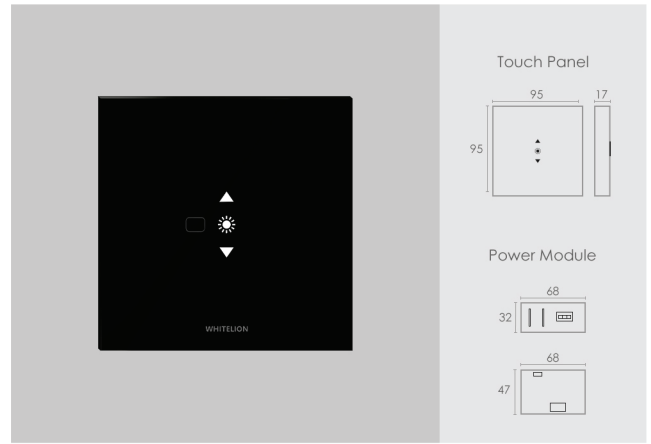

2SAC

MRP : 5,490/-

Dimming CC type lights

Inductive Load - Capacitive Load **200W** Resistive Load **350W**

Regular Wiring