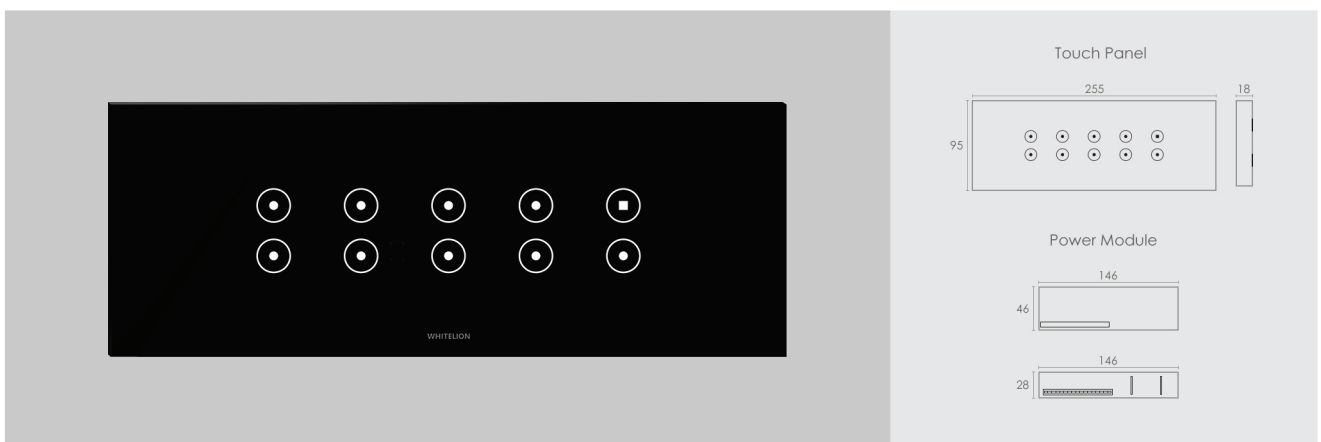

8M

MRP : 9,590/-

Inductive Load
100W

Capacitive Load
400W

Resistive Load
1000W

Lights & other
appliances

Regular Wiring

All prices are same for both black and white colors.

Available in