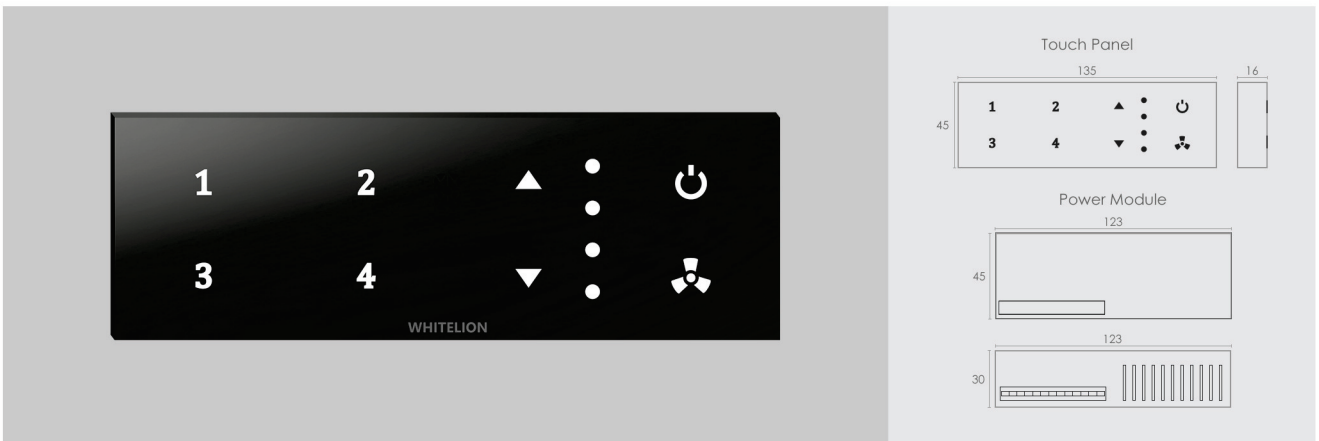

6F

MRP : 5,050/-

Inductive Load **100W**   Capacitive Load **400W**   Resistive Load **1000W**

Lights & other appliances

Regular Wiring