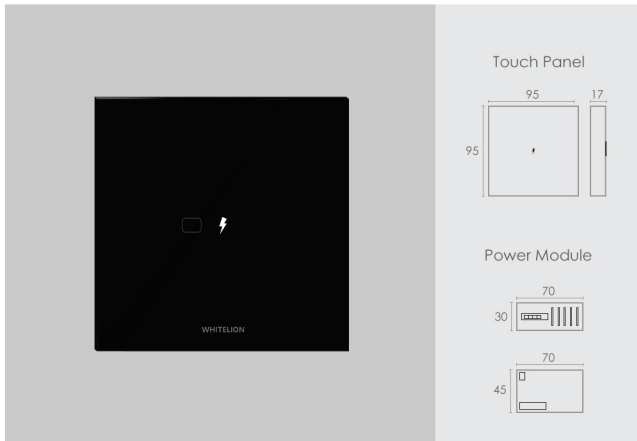

QUARTZ switches

2A

MRP : 3,650/-

Inductive Load
300W

Capacitive Load
700W

Resistive Load
3000W

Appliances
upto 16A

Regular Wiring