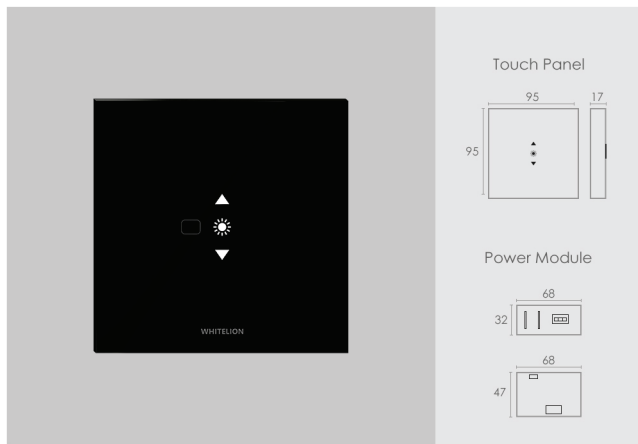

Plug application

Inductive Load - Capacitive Load - Resistive Load -

Regular Wiring

2SAC

MRP : 5,490/-

Dimming CC type lights

Inductive Load - Capacitive Load **200W** Resistive Load **350W**

Regular Wiring