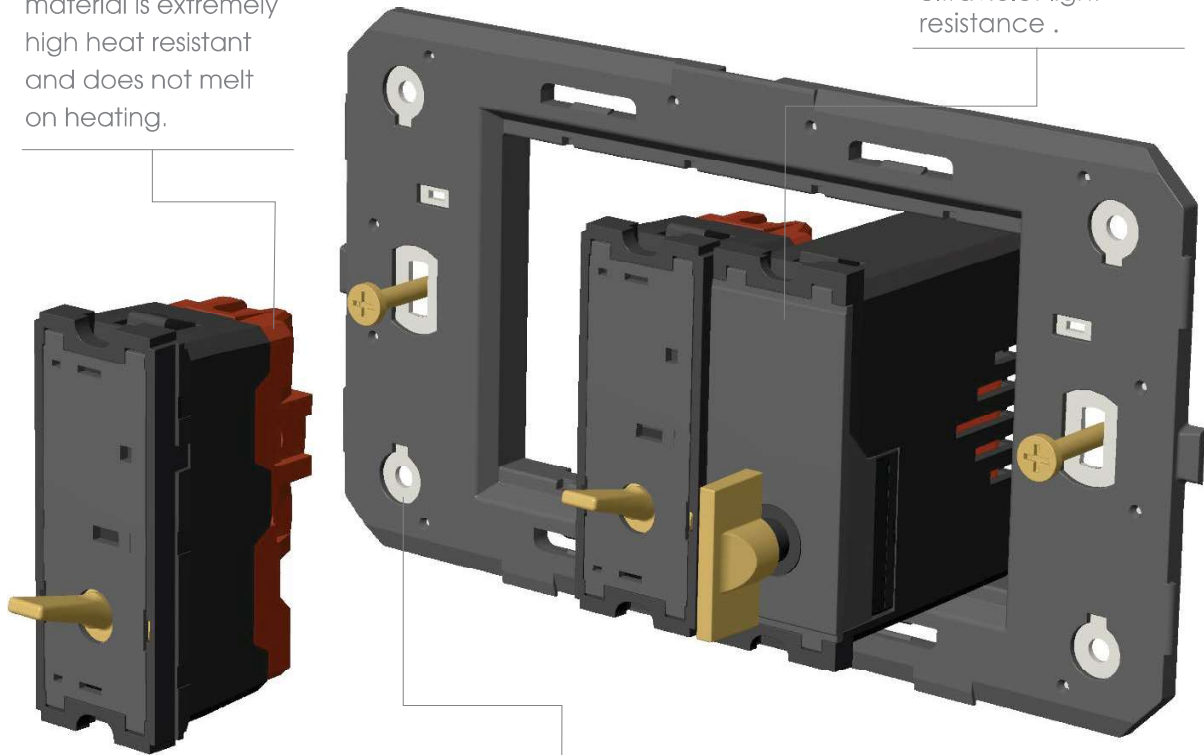

Thermoset material which can be seen in red colour is used inside to house the live metal parts. This material is extremely high heat resistant and does not melt on heating.

Engineering grade polycarbonate with high impact resistance and ultraviolet light resistance .

Bi-material frames that have high quality steel embeded inside thermoplastic. A result of advanced engineering, this combination leads to extra stiffness and tight tolerances for mounting of modules.