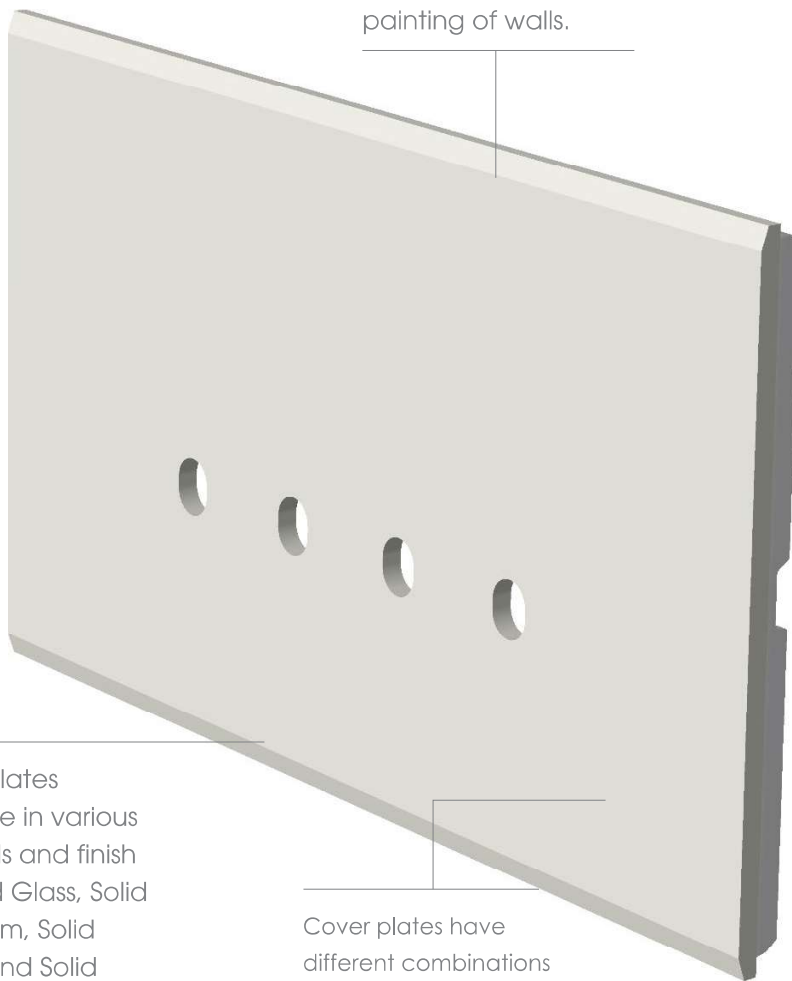

TG9 Series exploded view

Solid, heavy products with fine precision engineering resulting in trouble-free operation.

Cover plate can be snap fit onto the frames after final painting of walls.

Strong and precise locks for sturdy mounting and easy removal.