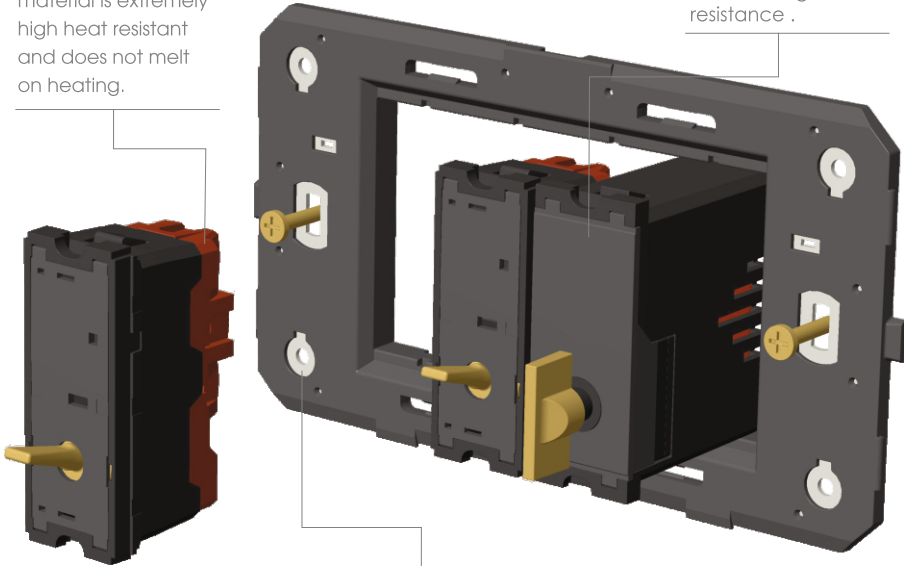

Thermoset material which can be seen in red colour is used inside to house the live metal parts. This material is extremely high heat resistant and does not melt on heating.

Engineering grade polycarbonate with high impact resistance and ultraviolet light resistance .

Bi-material frames that have high quality steel embeded inside thermoplastic. A result of advanced engineering, this combination leads to extra stiffness and tight tolerances for mounting of modules.