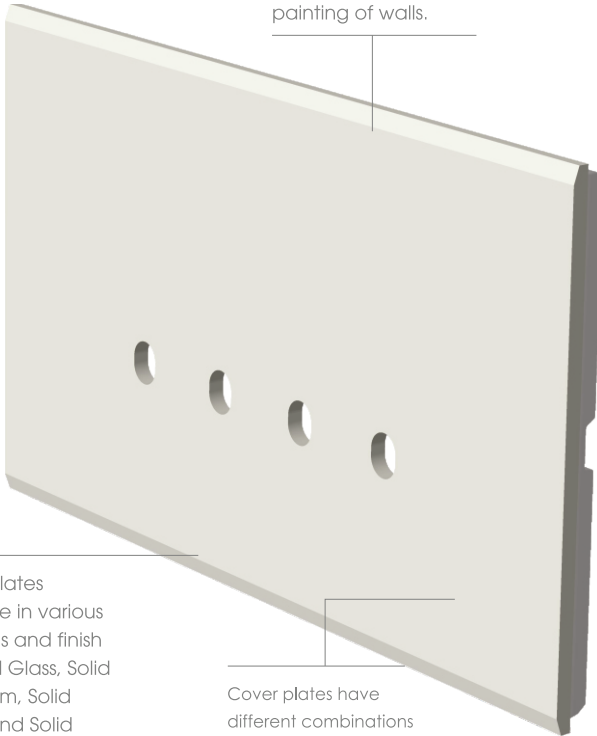

TG9 Series exploded view

Solid, heavy products with fine precision engineering resulting in trouble-free operation.

Cover plate can be snap fit onto the frames after final painting of walls.

Strong and precise locks for sturdy mounting and easy removal.

Cover plates available in various materials and finish like Solid Glass, Solid Aluminum, Solid Wood and Solid Marble Finish.

Cover plates have different combinations of holes and windows. Holes are meant for switches and fan regulators, while the windows are meant for all other modules.

TG9 Series switches are available in Metal Chrome Glossy, Metal Chrome Matt, Metal Black Glossy, Metal Mellow Gold and Plastic Quartz Gray versions.