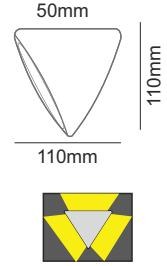

Power : 3 x 2w
Finish : Grey
CCT : 3000K

POWL 89