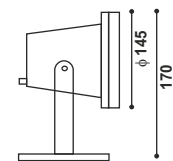

RGB : 10 Seconds Auto Fading

POUW 13

Recessed Under Water

Power : 10w
Finish : Brushsteel
CCT : 3000K

Driver : PIPS 05 (24v 16w - 600mA) DC

IP 20