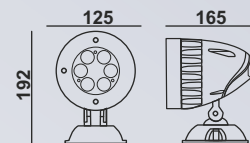

Wattage : 6w
CCT : 3000K
Material : Aluminium
Finish : Graphite Grey
Luminous Flux : 600 lm (± 10%lm)

POSL 03

POSL 04

Watts : 12w
Luminous : 1200 lm
Flux (± 10%lm)

18w
1800 lm

CCT : 3000k
Material : Aluminium
Finish : Graphite Grey