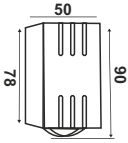

Product : Beam Wall Light
Power : 3w (1 Way)
Finish : Grey
CCT : 3000K

POWL 68