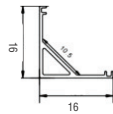

Surface Profile

PLS 018 (Corner Surface)

LED	5.5w / Feet
Empty	2 Meter Length

W 16 / H 16