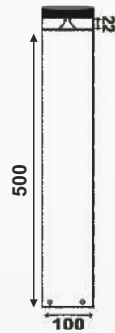

Model No	Size
B 10842	- 300mm
B 10843	- 500mm
B 10844	- 800mm

Wattage : 10w
CCT : 3000k / 6000k
Finish : Grey
Material : Aluminium