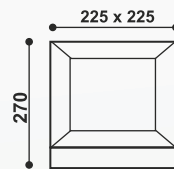

Mini Cypress

Model : B 10812
Holder : B - 22
Finish : Grey / Black /
Antq Sliver
Material : Alu. Casting

*Also available in 15w in-built LED

Antique silver