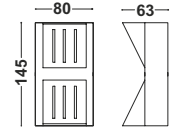

Power : 2 x 3w
Finish : Grey
CCT : 3000K

POWL 08