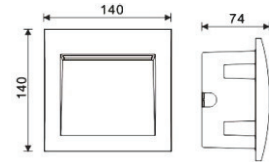

Recess Foot Light

Power : 3w
Finish : Graphite Grey
CCT : 3000K

Power : 3w
Finish : Graphite Grey
CCT : 3000K

Power : 6w
Finish : Graphite Grey
CCT : 3000K

Power : 7w
Finish : Graphite Grey
CCT : 3000K

SENSOR LIGHT

Product : Kwid Foot Light
Power : 3w
Finish : Grey
CCT : 3000K / 6000K

Product : Kwid Foot Light
Power : 6w
Finish : Grey
CCT : 3000K / 6000K

Surface Foot Light

Product : Audi Foot Light
Power : 3w
Finish : Grey
CCT : 3000K / 6000K

Product : Audi Foot Light
Power : 6w
Finish : Grey
CCT : 3000K / 6000K

Product : LED Grill Foot Light
Power : 12w
Finish : Graphite Grey
CCT : 3000K