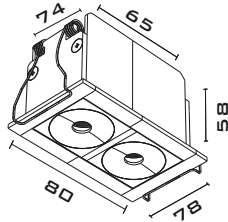

MODEL	PIDO 89
WATTAGE	4w
LUMENS	480LM
DIMENSION	L-W 80*78 / H 58 / C 74*65
CCT	3000K/4500K
BODY FINISH	WHITE + INNER BLACK
IP GRADE	IP 20