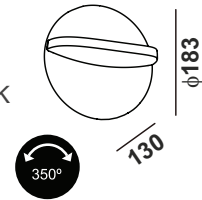

Power : 16w
Finish : Grey
CCT : 3000K

POWL 80

Power : 16w
Finish : Grey
CCT : 3000K