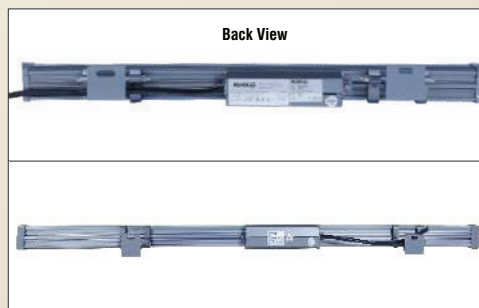

Model : **POFL 02**
Wattage : 12w
Luminous Flux : 1200 lm ($\pm 10\%$ lm)

Model : **POFL 03**
Wattage : 24w
Luminous Flux : 2400 lm ($\pm 10\%$ lm)

Specifications

- Material : Aluminium Casting
- Gun Metal Finish
- Driver Located Below the Fixture
- CCT : 3000K
- CRI : Ra ≥ 80
- No Light Spill