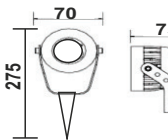

40° Beam Angle

EPISTAR LED