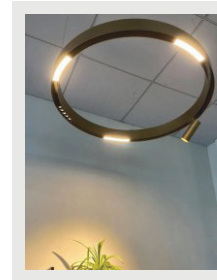

Circular Magnetic Track Light

PLATINUM
series

MODEL	MGNT 41	MGNT 42
DIMENSION	D ϕ600/ W 21/ H 52	D ϕ900/ W 21/ H 52
IP GRADE	IP 20	IP 20
FINISH	BLACK	BLACK

LED DC 48 v

MODEL	MGNT 43	MGNT 44
DIMENSION	D ϕ645/ H 52/ C 605	D ϕ945/ H 52/ C 903
IP GRADE	IP 20	IP 20
FINISH	BLACK	BLACK

LED DC 48 v

The Conductivity of Brass is far inferior to that of red Copper, and the contact surface of round copper is far inferior to that of flat copper.