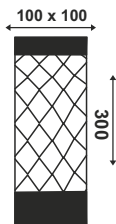

Material - MS

Poly Bollard

10w	H 10795	200mm
	H 10796	500mm
	H 10797	800mm

Chloe Bollard

10w	B 10864	300mm
	B 10865	500mm

Finish : Grey
CCT : 3000K / 6000K

Product : Chloe Wall Light
Model : W 13006
Power : 10w
Finish : Grey
CCT : 3000K / 6000K