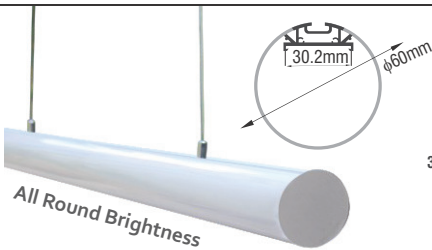

CCT Change

Watts
20w
30w
60w

120° Beam Angle

White Black Red

CCT : 3000K / 4000K / 6000K

All Round Brightness

350° Beam Angle

Circulo Hanging