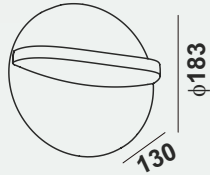

POWL 79

Wattage : 16w
CCT : 3000K
Material : Aluminium
Finish : Graphite Grey
Luminous Flux : 1600 lm (± 10%lm)

POWL 80

Wattage : 16w
CCT : 3000K
Material : Aluminium
Finish : Graphite Grey
Luminous Flux : 1600 lm (± 10%lm)