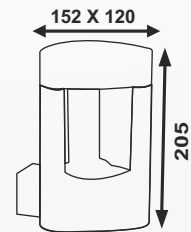

Maria Bollard

Model No   Size

B 10757 - 300mm

B 10758 - 500mm

B 10859 - 800mm

Wattage : 10w

CCT   : 3000K / 6000K

Finish   : Grey
Material : Aluminium

Maria Wall Light

Model   : W 12139

Wattage : 10w

CCT   : 3000k / 6000k