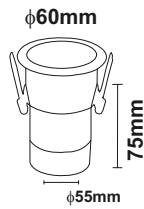

MODEL	PADD 04
WATTAGE	7w
LUMENS	720LM
DIMENSION	D ϕ60/ H 75/ C ϕ55
CCT	3000K/4500K
BODY FINISH	WHITE / BLACK
IP GRADE	IP 20

MODEL	PADD 05
WATTAGE	12w
LUMENS	1420LM
DIMENSION	D ϕ70/ H 89/ C ϕ65
CCT	3000K/4500K
BODY FINISH	WHITE / BLACK
IP GRADE	IP 20