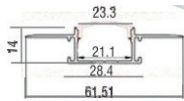

PLS 035 (Trimless)

LED	11w / Feet
Empty	2.0 Meter Length

W 61.51 / H 14

Uniformity of light emission