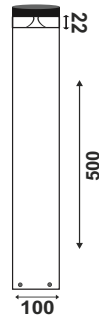

Chloe Bollard

10w	B 10864	300mm
	B 10865	500mm

Finish : Grey
CCT : 3000K / 6000K

Product : Chloe Wall Light
Model : W 13006
Power : 10w
Finish : Grey
CCT : 3000K / 6000K

Calvin Bollard

8w	B 10861	200mm
	B 10862	500mm

Finish : Grey
CCT : 3000K / 6000K

Celerio Bollard

10w	B 10871	300mm
	B 10872	500mm
	B 10873	800mm

Finish : Grey
CCT : 3000K / 6000K

Radiant Bollard

20w	B 10880	300mm
	B 10881	500mm
	B 10882	800mm
	B 10882	800mm

*30w Possible

Trim Bollard

10w	B 10842	300mm
	B 10843	500mm
	B 10844	800mm

Finish : Grey
CCT : 3000K / 6000K

Ross Bollard

20w	B 10883	300mm
	B 10884	500mm
	B 10885	800mm

*30w Possible

Coral Bollard

6w	POBL 12A	300mm
	POBL 12B	500mm

Finish : Grey
CCT : 3000K / 6000K

Crafter Bollard

6w	POBL 13A	300mm
	POBL 13B	500mm

Finish : Grey
CCT : 3000K / 6000K