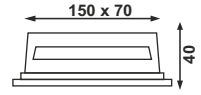

Product : Audi Foot Light
Power : 6w
Finish : Grey
CCT : 3000K / 6000K

FT 2160

Product : LED Grill Foot Light
Power : 12w
Finish : Graphite Grey
CCT : 3000K