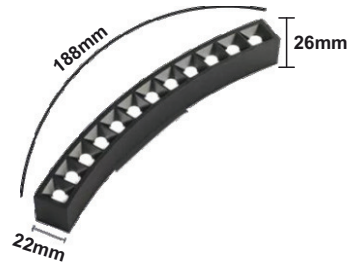

- LED
- DC 48 v
- IP 20
- BEAM ANGLE
24°
- 350°
- 180°

Mini Magnetic Track Light

PLATINUM
series

**A
C
C
E
S
S
O
R
I
E
S**

PASOLITE

**CIRCULAR MAGNETIC
TRACK LIGHT**

Circular Magnetic Track Light

PLATINUM
series

LED DC 48 v

The Conductivity of Brass is far inferior to that of red Copper, and the contact surface of round copper is far inferior to that of flat copper.

Circular Magnetic Track Light

PLATINUM
series

MODEL	MGNT 45	MGNT 46
SUITABLE FOR	φ 600	φ 900
WATTAGE	6W	
DIMENSION	L φ188 / W 35 / H 45	
LUMENS	700LM	
CCT	3000K / 4500K	
FINISH	BLACK	

OSRAM
LED

LED DC 48 v IP 20 BEAM ANGLE 24°

MODEL	MGNT 47	MGNT 48
SUITABLE FOR	φ 600	φ 900
WATTAGE	6W	
DIMENSION	L φ188 / W 35 / H 45	
LUMENS	700LM	
CCT	3000K / 4500K	
FINISH	BLACK	

OSRAM LED LED DC 48 v IP 20 BEAM ANGLE 120°