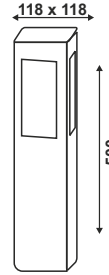

Calvin Bollard

8w	B 10861	200mm
	B 10862	500mm

Finish : Grey
CCT : 3000K / 6000K