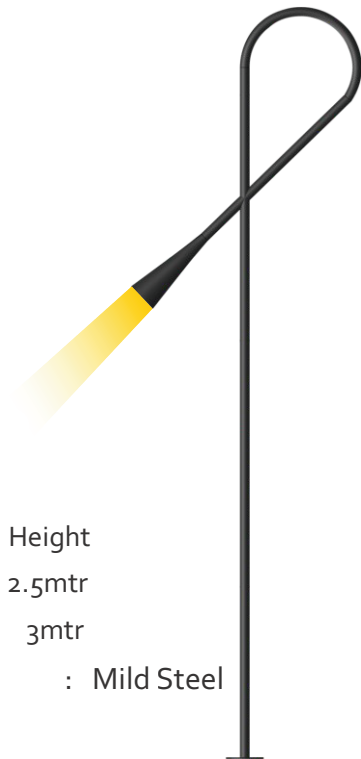

Breggo Pole Light

Model	Height
P 10051	2.5mtr
P 10052	3mtr
Material	: Mild Steel