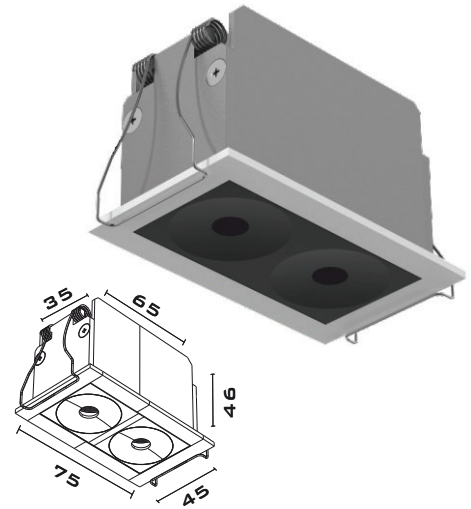

MODEL	PIDO 82
WATTAGE	4w
LUMENS	480LM
DIMENSION	L-W 75*45 / H 46 / C 65*35
CCT	3000K/4500K
BODY FINISH	WHITE + INNER GREY / BLACK
IP GRADE	IP 20