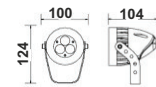

Power : 6w
Finish : Graphite Grey
CCT : 3000K

30° Beam Angle