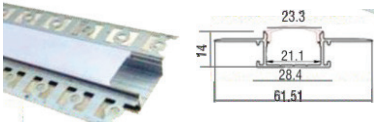

PLS 035 (Trimless)

LED	11w / Feet
Empty	2.0 Meter Length

W 61.51 / H 14

Uniformity of light emission