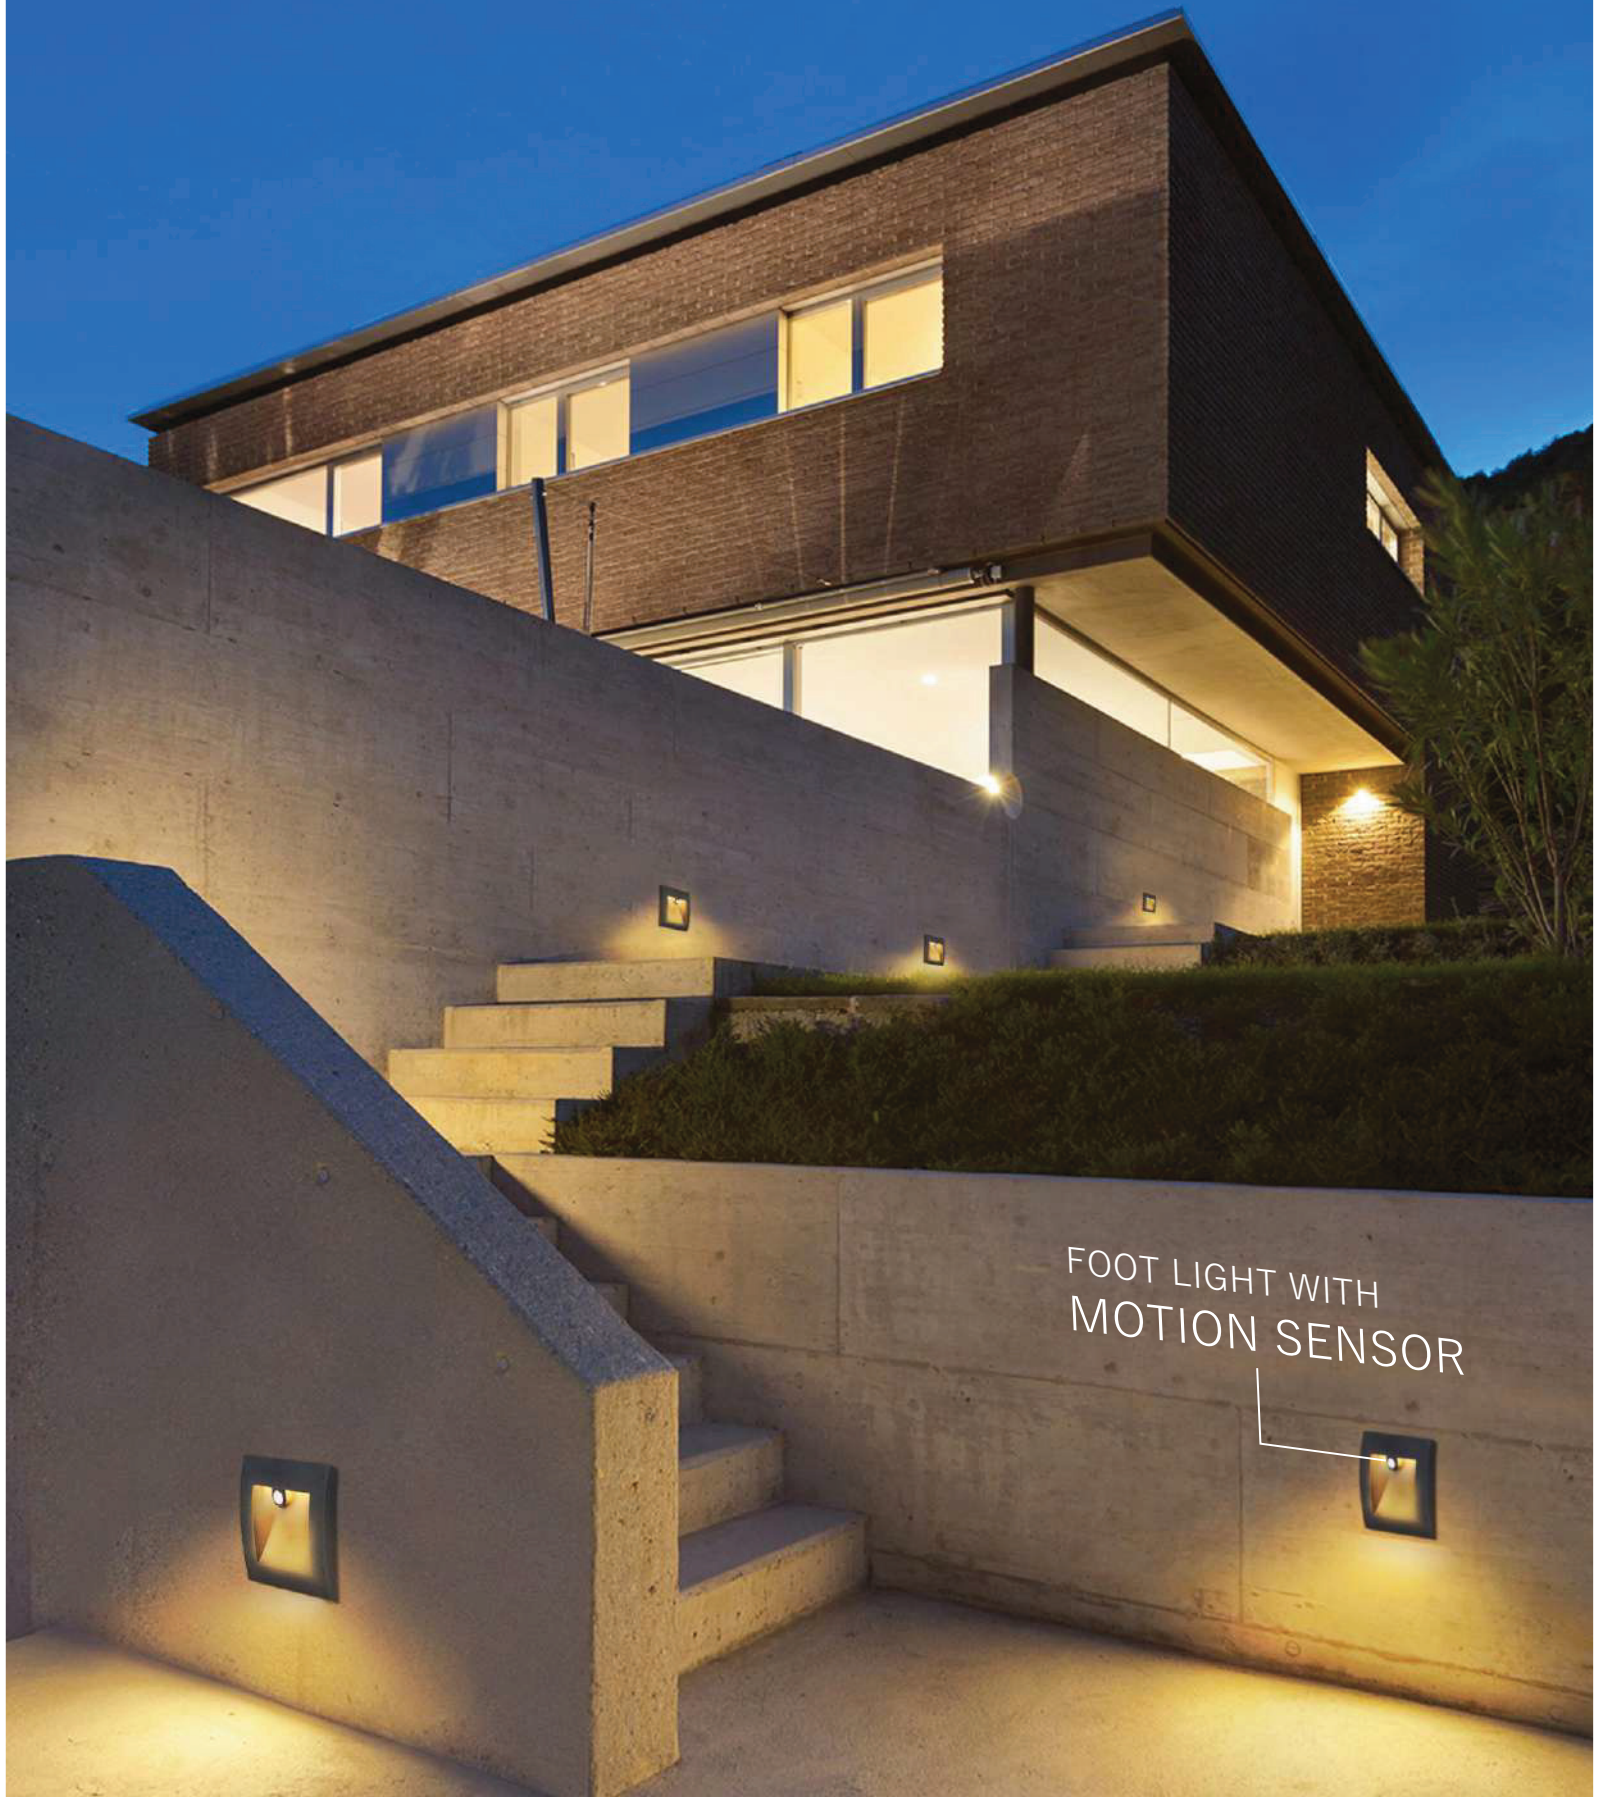

Recess Foot Lights

PASOLITE

FOOT LIGHT WITH
MOTION SENSOR

	<p>Model No : POFW 07 Wattage : 7w CCT : 3000K Material : Alum + Blk Case Finish : Graphite Grey Luminous Flux : 300 lm (± 10%)</p>			
---	--	---	--	---