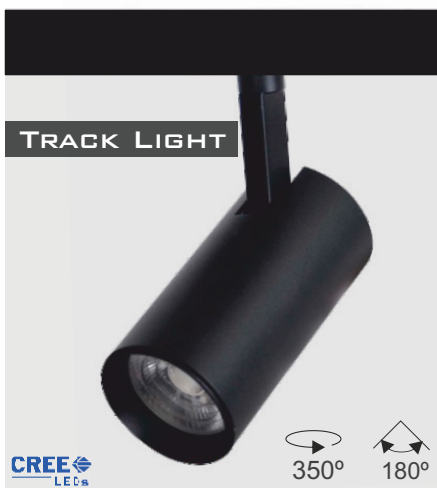

LINEAR TILTABLE PROFILE LIGHT

OSRAM LED

LED DC 48 v IP 20

BEAM ANGLE 120°

MODEL	MGNT 12	MGNT 13	MGNT 35
WATTAGE	10w	20w	10w
LUMENS	1000LM	2000LM	1000LM
DIMENSION	D ϕ 50 / H 155	D ϕ 60 / H 190	D ϕ 50 / H 155
CCT	3000K / 4500K		
FINISH	BLACK	ROSE GOLD/CHROME/ ANTIQUÉ BODY	