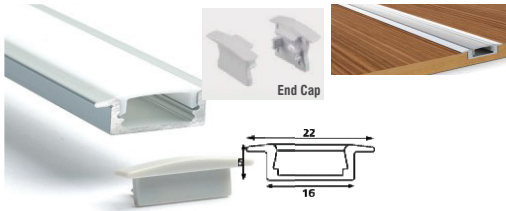

PLS 008 (Slim Recess)

LED (120 LED's - Spots Visible)	5.5w / Feet	W 22 / H 6
LED (240 LED's - No Spots)		
Empty	2 Meter Length