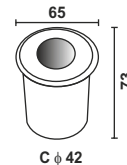

Power : 0.5w
Finish : Aluminium
CCT : 3000K / Blue

Power : 1w
Finish : Stainless Steel
CCT : 3000K

C ϕ 42

Power : 3w
Dimension : D ϕ 90mm / H 70mm / C ϕ 76mm
Finish : SS + Black Case
CCT : 3000K

Power : 6 x 1w
Finish : Stainless Steel
CCT : 3000K

Power : 9 x 1w
Finish : Stainless Steel
CCT : 3000K

Power : 15w
Dimension : L 180mm / W 146mm / H 90mm
Finish : Stainless Steel
CCT : RGB

Driver : POPS 01 (24v AC - 30w)

- Aluminium Die Cast Construction
- P.C. / Glass Vandal Proof Diffuser
- Silicone Rubber Gasket.
- 220-240V / 24V, 50Hz

Product: Urbas burial
Power : 3w
Finish : Graphite Grey
CCT : 3000K
Dimension: D ϕ 60 / H 110 / C ϕ 60