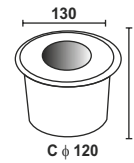

POIU 03

Power : 3w
 Dimension : D ϕ 90mm / H 70mm / C ϕ 76mm
 Finish : SS + Black Case
 CCT : 3000K

Beam Angle

C ϕ 75

POIU 04

Power : 6 x 1w
 Finish : Stainless Steel
 CCT : 3000K

Beam Angle

C ϕ 120