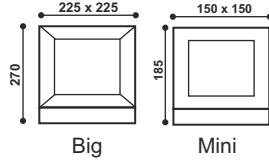

Big Cypress / Mini Cypress

Model : B 10732 / B 10812
Power : B-22
Finish : Black/ Grey
Antique silver
Material : Alu. Casting