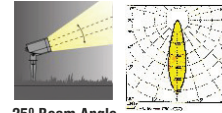

Surface Series

7w	POGS 02A	L 100 / W 65 / H 87	Grey	3000K
12w	POGS 03A	L 110 / W 75 / H 93		

25° Beam Angle

GU 10 Spike

GU 10	POGS 04	L 129 / W 60 / H 245	Grey