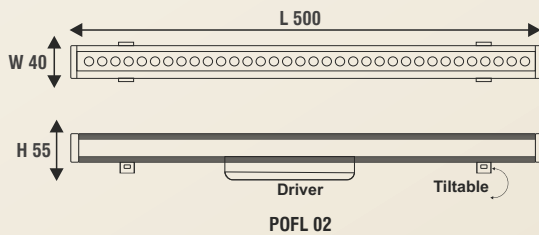

Model : **POFL 02**
Wattage : 12w
Luminous Flux : 1200 lm ($\pm 10\%$ lm)

Model : **POFL 03**
Wattage : 24w
Luminous Flux : 2400 lm ($\pm 10\%$ lm)

Specifications

- Material : Aluminium Casting
- Gun Metal Finish
- Driver Located Below the Fixture
- CCT : 3000K
- CRI : Ra ≥ 80
- No Light Spill