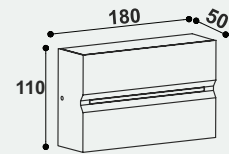

Wattage : 12W
CCT : 3000K
Material : Aluminium
Finish : Graphite Grey
Luminous Flux : 1200 lm (± 10%lm)

POWL 87

Wattage : 6 x 1w
CCT : 3000K
Material : Aluminium
Finish : Graphite Grey
Luminous Flux : 600 lm (± 10%lm)