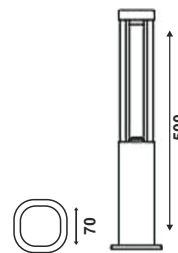

Coral Bollard

6w	POBL 12A	300mm
	POBL 12B	500mm

Finish : Grey
CCT : 3000K / 6000K