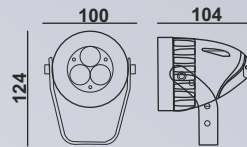

Wattage : 6w
CCT : 3000K
Material : Aluminium
Finish : Graphite Grey
Luminous Flux : 600 lm (± 10%lm)