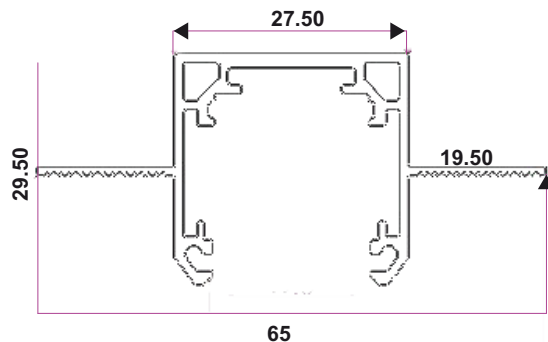

LINEAR TILTABLE PROFILE LIGHT

OSRAM LED

LED DC 48 v IP 20

BEAM ANGLE 120°

MODEL	MGNT 12	MGNT 13	MGNT 35
WATTAGE	10w	20w	10w
LUMENS	1000LM	2000LM	1000LM
DIMENSION	D ϕ 50 / H 155	D ϕ 60 / H 190	D ϕ 50 / H 155
CCT	3000K / 4500K		
FINISH	BLACK	ROSE GOLD/CHROME/ ANTIQUÉ BODY	

MODEL	MGNT 21 (1MTR) MGNT 22 (2MTR)
DIMENSION	W 37.50/ H 29.50/ C-27.50
FINISH	BLACK

Track Black Cover

DC 48 v  IP 20

MODEL	MGNT 23 (1MTR) MGNT 24 (2MTR)
DIMENSION	W 27.50/ H 29.50
FINISH	BLACK

Track Black Cover

DC 48 v  IP 20

MODEL	MGNT 25 (1MTR) MGNT 26 (2MTR)
DIMENSION	W 65/ H 29.50
FINISH	BLACK

Track Black Cover

DC 48 v  IP 20

Mini Magnetic Track Light

PLATINUM
series

MINI LINEAR SPOT LIGHT

CREE
LEDs