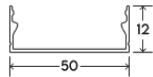

LED	11w / Feet	W 25 / H 12
Empty	3.7 Meter Length	

PLS 030 (Surface)

LED	11w / Feet	W 25 / H 25
Empty	3 Meter Length	

PLS 012 (Surface)

LED	11w / Feet	W 35 / H 35
Empty	3 Meter Length	

PLS 032 (Surface)

LED	16.5w / Feet	W 50 / H 12
Empty	2 Meter Length	