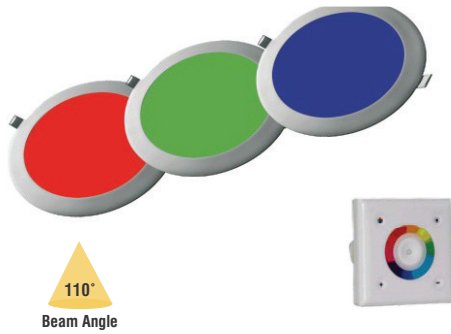

COB Diffuser

7w CCT	PIDO 14	D ϕ85 / H 60 / C ϕ75	White	3000K - 4500K - 6000K
Remote	PIRM 01	4 Channel		

RGB PANEL Light

12w | PIDO 15 | D ϕ 235/ H 25 / C ϕ 220 | Mat White | RGB
(Without Driver)

Power Supply

24v 60w	PIPS 01	Driving 4 Pieces
24v 96w	PIPS 02	Driving 8 Pieces
RGB Jog Dial Wall Mounted Controller	PIRM 02	Driving Max 16 Pieces)

Diffuso Downlight

Finish : White
CCT : 6000K

20w	PIDO 20	D ϕ150/ H 75/ C ϕ135
30w	PIDO 21	D ϕ180/ H 75/ C ϕ170