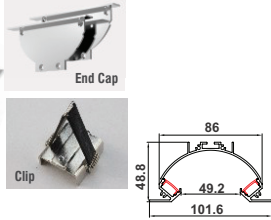

PLS 031 (Recess)

LED	16.5w / Feet	W 57 / H 12
Empty	2.44 Meter Length	

PLS 005 (Recess)

LED	16.5w / Feet
Empty	3 Meter Length

W 64 / H 35

Recessed/Spring clip-mounted
Uniformity of light emission

PLS 006 (Recess)