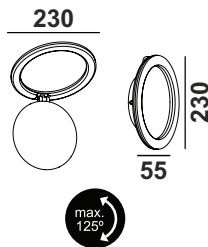

Product : Beam Wall Light
Power : 3w (1 Way)
Finish : Grey
CCT : 3000K

Product : Beam Wall Light
Power : 2 x 3w (2 Way)
Finish : Grey
CCT : 3000K

Product : RGB Colour
Blowtorch
Power : 3 x 1w / 2 Way
Finish : Graphite Grey
CCT : RGB

Power : 16w
Finish : Grey
CCT : 3000K

Power : 16w
Finish : Grey
CCT : 3000K

POWL 81

Power : 7w (2x3.5w)
Finish : Grey
CCT : 3000K

Holder : E 27
Finish : Grey

Holder : GU 10
Finish : Grey

Power : 8w
Finish : Grey
CCT : 3000K