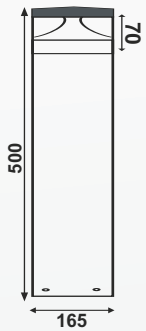

Trim Bollard

Model No	Size
B 10842	- 300mm
B 10843	- 500mm
B 10844	- 800mm

Wattage : 10w
CCT : 3000k / 6000k
Finish : Grey
Material : Aluminium

Ross Bollard

Model No	Size
B 10883	- 300mm
B 10884	- 500mm
B 10885	- 800mm

Wattage : 20w
CCT : 3000K / 6000K
Finish : Grey
Material : Aluminium

*30w Possible