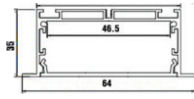

PLS 005 (Recess)

LED	16.5w / Feet
Empty	3 Meter Length

W 64 / H 35

Recessed/Spring clip-mounted
Uniformity of light emission