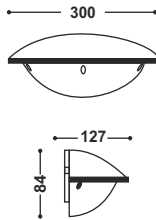

Power : 4 x 1w
Finish : Grey
CCT : 3000K

POWL 25