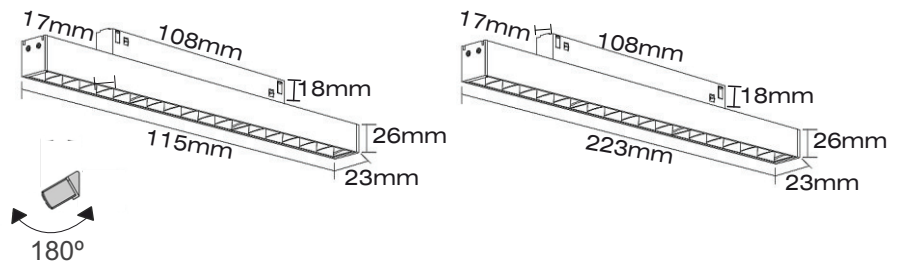

IP 20

MODEL	MGNT 08	MGNT 09
WATTAGE	12w	24w
DIMENSION	L 300/ W 23/ H 26	L 600/ W 23/ H 26
LUMENS	1200LM	2400LM
CCT	3000K / 4500K	
FINISH	BLACK	

LINEAR PROFILE LIGHT

OSRAM
LED

LED

DC 48 v

IP 20

LINEAR TILTABLE SPOT LIGHT

LINEAR TILTABLE PROFILE LIGHT

OSRAM LED

LED DC 48 v IP 20

BEAM ANGLE 120°

MODEL	MGNT 12	MGNT 13	MGNT 35
WATTAGE	10w	20w	10w
LUMENS	1000LM	2000LM	1000LM
DIMENSION	D ϕ 50 / H 155	D ϕ 60 / H 190	D ϕ 50 / H 155
CCT	3000K / 4500K		
FINISH	BLACK	ROSE GOLD/CHROME/ ANTIQUÉ BODY	