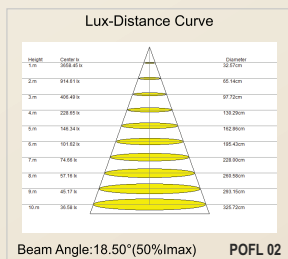

Model : **POFL 02**
Wattage : 12w
Luminous Flux : 1200 lm ($\pm 10\%$ lm)

Model : **POFL 03**
Wattage : 24w
Luminous Flux : 2400 lm ($\pm 10\%$ lm)

Specifications

- Material : Aluminium Casting
- Gun Metal Finish
- Driver Located Below the Fixture
- CCT : 3000K
- CRI : Ra ≥ 80
- No Light Spill