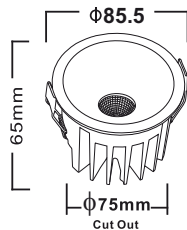

White + Rose Gold