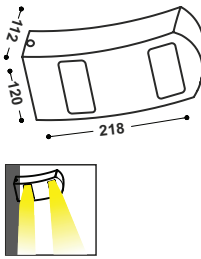

Power : 6 x 1w
Finish : Grey
CCT : 3000K

POWL 88