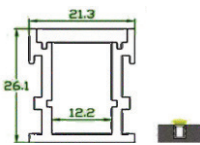

PLS 028 (Surface)

LED	11w / Feet	W 25 / H 12
Empty	3.7 Meter Length	

PLS 030 (Surface)

LED	11w / Feet	W 25 / H 25
Empty	3 Meter Length	

PLS 012 (Surface)

LED	11w / Feet	W 35 / H 35
Empty	3 Meter Length	

PLS 032 (Surface)

LED	16.5w / Feet	W 50 / H 12
Empty	2 Meter Length	

PLS 016 (Walkover - IP 20)

LED	5.5w / Feet	W 21.3 / H 26.1
Empty	2 Meter Length	

PLS 017 (Step Surface)

LED	5.5w / Feet	W 48 / H 18.7
Empty	2 Meter Length	

PLS 033

LED	5.5w / Feet	Dϕ 20 / H 16
Empty	3 Meter Length