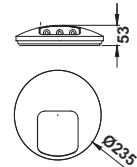

Power : 3 x 1w
Finish : Grey
CCT : 3000K

POWL 26