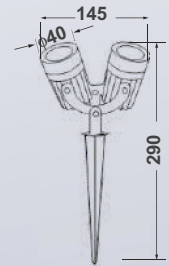

Wattage : 3w
CCT : 3000K
Material : Aluminium
Finish : Black
Luminous Flux : 300 lm (± 10%lm)

Wattage : 2 x 3w
CCT : 3000K
Material : Aluminium
Finish : Black
Luminous Flux : 600 lm (± 10%lm)

Wattage : 5w
CCT : 3000K / 6000K / Green
Material : Aluminium
Finish : Black
Luminous Flux : 500 lm (± 10%lm)