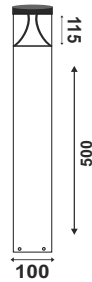

Celerio Bollard

10w	B 10871	300mm
	B 10872	500mm
	B 10873	800mm

Finish : Grey
CCT : 3000K / 6000K