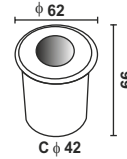

Power : 0.5w
Finish : Aluminium
CCT : 3000K / Blue

C ϕ 42

Power : 1w
Finish : Stainless Steel
CCT : 3000K

Power : 3w
Dimension : D ϕ 90mm / H 70mm / C ϕ 76mm
Finish : SS + Black Case
CCT : 3000K

Power : 6 x 1w
Finish : Stainless Steel
CCT : 3000K

Power : 9 x 1w
Finish : Stainless Steel
CCT : 3000K

Power : 15w
Dimension : L 180mm / W 146mm / H 90mm
Finish : Stainless Steel
CCT : RGB

Driver : POPS 01 (24v AC - 30w)

- Aluminium Die Cast Construction
- P.C. / Glass Vandal Proof Diffuser
- Silicone Rubber Gasket.
- 220-240V / 24V, 50Hz

Product: Urbas burial
Power : 3w
Finish : Graphite Grey
CCT : 3000K
Dimension: D ϕ 60 / H 110 / C ϕ 60