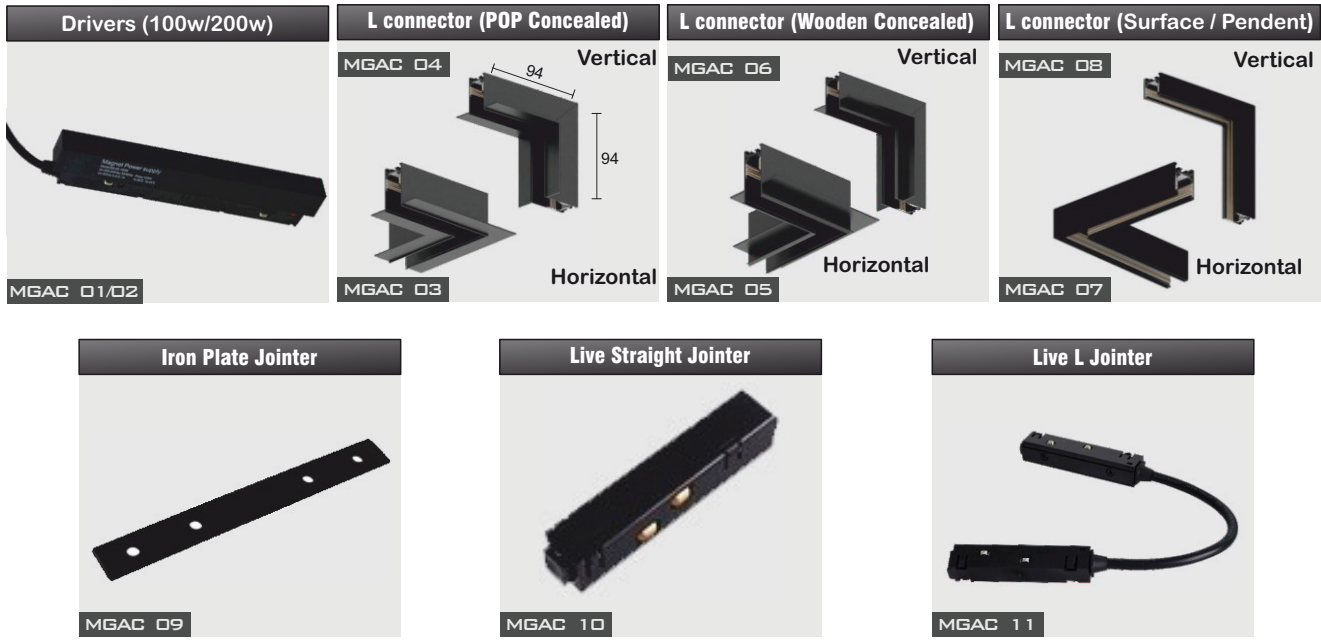

**A
C
C
E
S
S
O
R
I
E
S**

PRODUCT FEATURES

**FREE
CONSUMPTION**

MOVEABLE

TOUCHABLE

**STRONG
MAGNETIC**