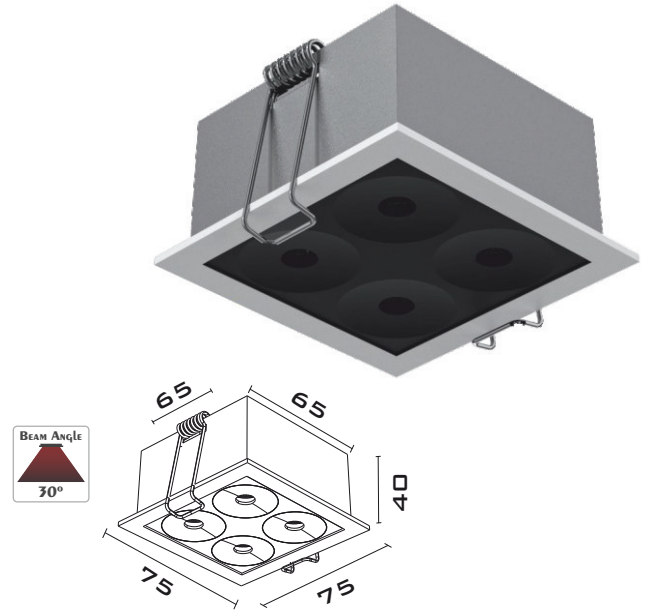

MODEL	PIDO 85
WATTAGE	8W
LUMENS	960LM
DIMENSION	L-W 75*75 / H 40 / C 65*65
CCT	3000K/4500K
BODY FINISH	WHITE + INNER GREY / BLACK
IP GRADE	IP 20