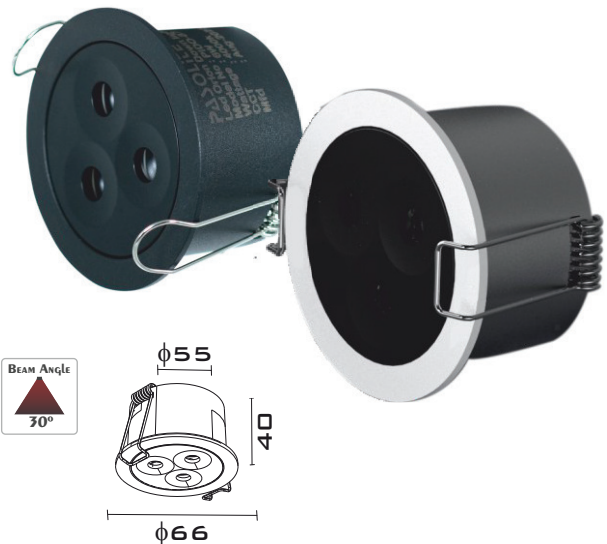

MODEL	PIDO 86
WATTAGE	18W
LUMENS	2160LM
DIMENSION	L-W 106*106 / H 40 / C 98*98
CCT	3000K/4500K
BODY FINISH	WHITE + INNER GREY / BLACK
IP GRADE	IP 20

MODEL	PIDO 87
WATTAGE	6W
LUMENS	720LM
DIMENSION	L-W 66*40 / H 40 / C ϕ55
CCT	3000K/4500K
BODY FINISH	WHITE + INNER GREY / BLACK
IP GRADE	IP 20