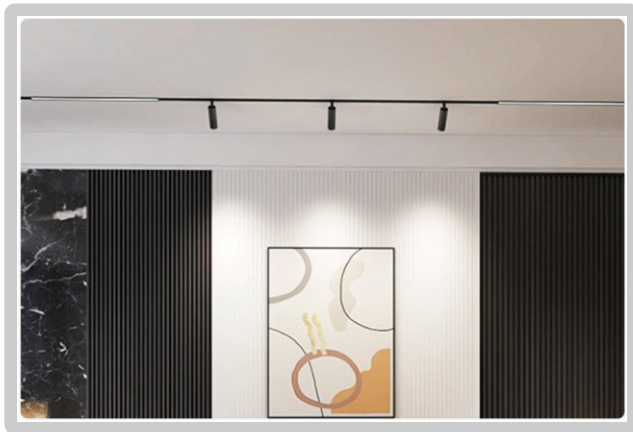

Mini Magnetic Track Light

PLATINUM
series

MINI LINEAR TILTABLE PROFILE LIGHT

CREE
LEDs

- LED
- DC 48 v
- IP 20
- BEAM ANGLE
  120°

MODEL	MGNT 32
WATTAGE	12W
DIMENSION	L 232/ W 33/ H 56
LUMENS	1200LM
CCT	3000K / 4500K
FINISH	BLACK

TRACK SPOT LIGHT

CREE
LEDs

ROSE GOLD

CHROME

ANTIQUE

MODEL	MGNT 12	MGNT 13	MGNT 35
WATTAGE	10W	20W	10W
LUMENS	1000LM	2000LM	1000LM
DIMENSION	D ϕ50/ H 155	D ϕ60/ H 190	D ϕ50 / H 155
CCT	3000K / 4500K		
FINISH	BLACK		ROSE GOLD/CHROME/ ANTIQUE BODY

- LED
- DC 48 v
- IP 20
- BEAM ANGLE
  24°
- 350°
- 180°