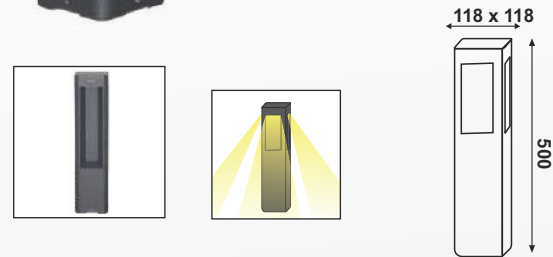

Calvin Bollard

Model No Size

B 10861 - 200mm

B 10862 - 500mm

Wattage : 8w
 CCT : 3000K / 6000K
 Finish : Grey
 Material : Aluminium

Maria Bollard

Model No Size

B 10757 - 300mm