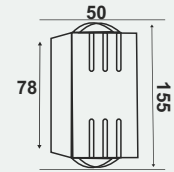

Beam Wall Lights

POWL 67

Wattage : 3w
CCT : 3000K
Material : Aluminium
Finish : Graphite Grey

POWL 68

Wattage : 2 x 3w
CCT : 3000K
Material : Aluminium
Finish : Graphite Grey