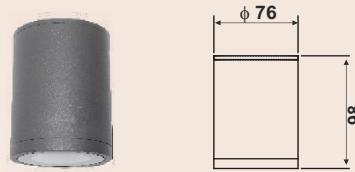

POSC 13

Wattage : 12w
Luminous Flux : 1200 lm (±10%lm)