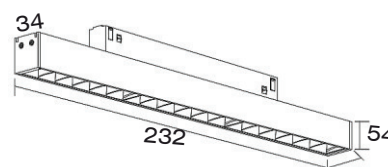

Magnetic Track Light

PLATINUM
series

LINEAR SPOT LIGHT

MODEL	MGNT 06	MGNT 07
WATTAGE	7w	14w
DIMENSION	L 115/ W 23/ H 26	L 223/ W 23/ H 26
LUMENS	700LM	1400LM
CCT	3000K / 4500K	
FINISH	BLACK	

CREE
LEDs

LED

DC 48 v

IP 20

MODEL	MGNT 08	MGNT 09
WATTAGE	12w	24w
DIMENSION	L 300/ W 23/ H 26	L 600/ W 23/ H 26
LUMENS	1200LM	2400LM
CCT	3000K / 4500K	
FINISH	BLACK	

LINEAR PROFILE LIGHT

OSRAM
LED

LED

DC 48 v

IP 20

LINEAR TILTABLE SPOT LIGHT

CREE
LEDs

LED

DC 48 v

IP 20

MODEL	MGNT 10
WATTAGE	14w
DIMENSION	L 232/ W 33/ H 56
LUMENS	1400LM
CCT	3000K / 4500K
FINISH	BLACK