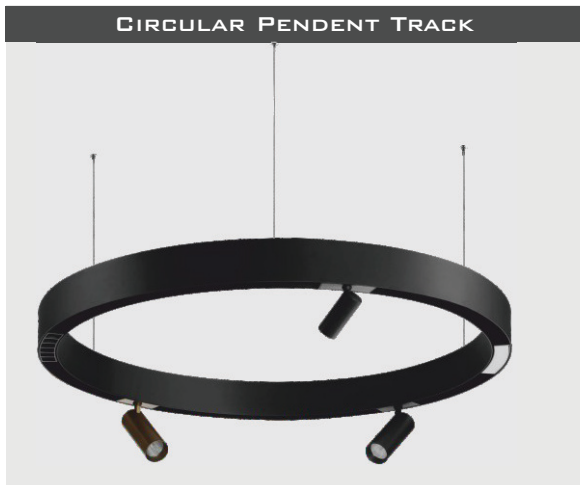

- LED
- DC 48 v
- IP 20
- BEAM ANGLE
24°
- 350°
- 180°

Mini Magnetic Track Light

PLATINUM
series

**A
C
C
E
S
S
O
R
I
E
S**

PASOLITE

**CIRCULAR MAGNETIC
TRACK LIGHT**

Circular Magnetic Track Light

PLATINUM
series

LED DC 48 v

The Conductivity of Brass is far inferior to that of red Copper, and the contact surface of round copper is far inferior to that of flat copper.

Circular Magnetic Track Light

PLATINUM
series

MODEL	MGNT 45	MGNT 46
SUITABLE FOR	φ 600	φ 900
WATTAGE	6W	
DIMENSION	L φ188 / W 35 / H 45	
LUMENS	700LM	
CCT	3000K / 4500K	
FINISH	BLACK	