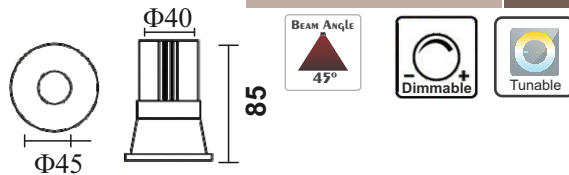

MODEL	PIDO 92
WATTAGE	12W
LUMENS	1420LM
DIMENSION	D ϕ45/ H 85/ C ϕ40
CCT	3000K/4500K
BODY FINISH	WHITE / BLACK
INNER FINISH	BLACK / ROSE GOLD / CHROME
IP GRADE	IP 20