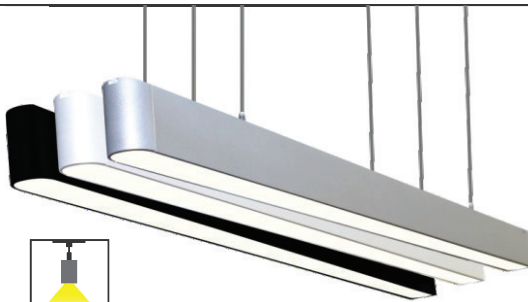

120° Beam Angle

Oval End Cap for
End to End Brightness...

Starlux Hanging

Model	Watt	Feet
PR 1505	20w	2 ft
PR 1506	40w	4 ft
PR 1508	80w	8 ft

LED Colour : 3000K / 4500K / 6000K

Dimension : W - 50 / H - 70

Body Colour : ☐ White ☐ Black ☐ Silver