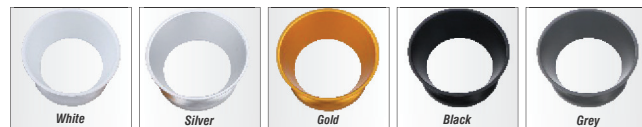

Bravo Downlight

5w | LDL 361 | D ϕ 60 / H 70 / C ϕ 56 |

10w | LDL 362 | D ϕ 73 / H 87 / C ϕ 69 |

15w | LDL 363 | D ϕ 80 / H 110 / C ϕ 76 |

Black & Gold
White & Silver

3000K / 4500K
6000K

*Also available in above colour ring options.