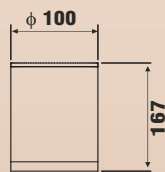

POSC 15

Wattage : 24w
Luminous Flux : 2400 lm (±10%lm)