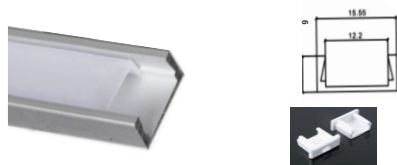

PLS 026 (Slim Surface)

LED (120 LED's - Spots Visible)	5.5w / Feet
LED (240 LED's - No Spots)	5.5w / Feet
Empty	2 Meter Length

W 15.55 / H 6