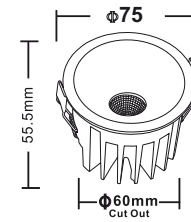

White + Rose Gold