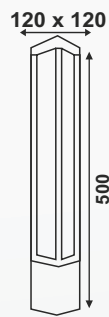

Maria Bollard

Model No   Size

B 10757 - 300mm

B 10758 - 500mm

B 10859 - 800mm

Wattage : 10w

CCT   : 3000K / 6000K