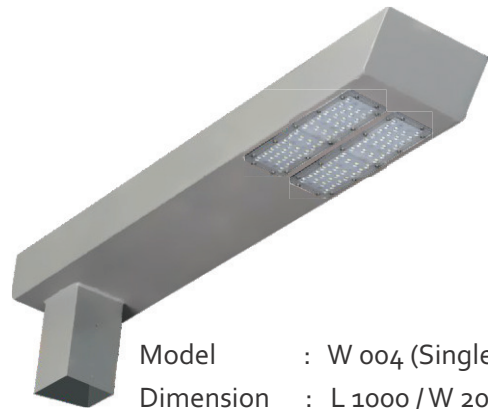

Model : W 004 (Single Arm)
Dimension : L 1000 / W 200 / H 375
Power : 2 x 30w 2x60w