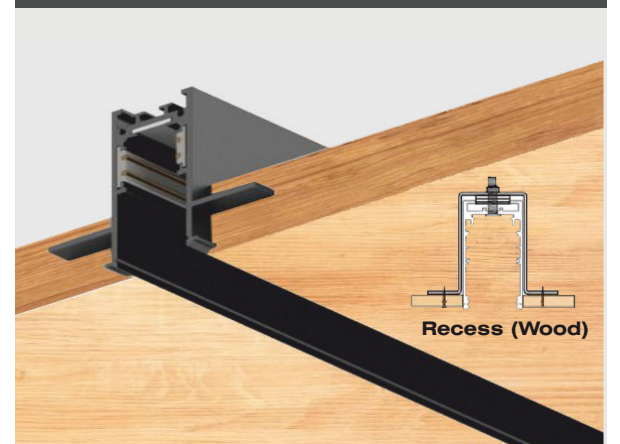

TRIMLESS RECESS (WOOD) TRACK

Recess (Wood)

DC 48 v IP 20

The Conductivity of Brass is far inferior to that of red Copper, and the contact surface of round copper is far inferior to that of flat copper.