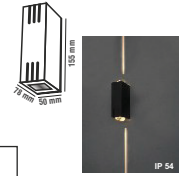

Power : 2 x 6w
Finish : Grey
CCT : 3000K

POWL 67

Product : Beam Wall Light
 Power : 3w (1 Way)
 Finish : Grey
 CCT : 3000K

POWL 68

Product : Beam Wall Light
 Power : 2 x 3w (2 Way)
 Finish : Grey
 CCT : 3000K