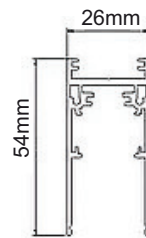

Track Black Cover