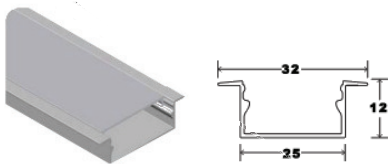

PLS 027 (Recess)

LED	11w / Feet	W 32 / H 12
Empty	2.44 Meter Length