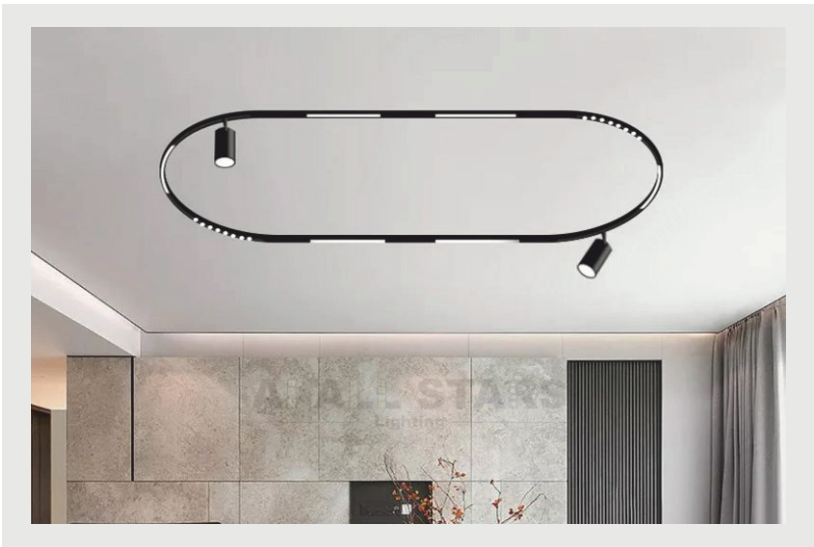

Circular Magnetic Track Light

PLATINUM
series

**A
C
C
E
S
S
O
R
I
E
S**