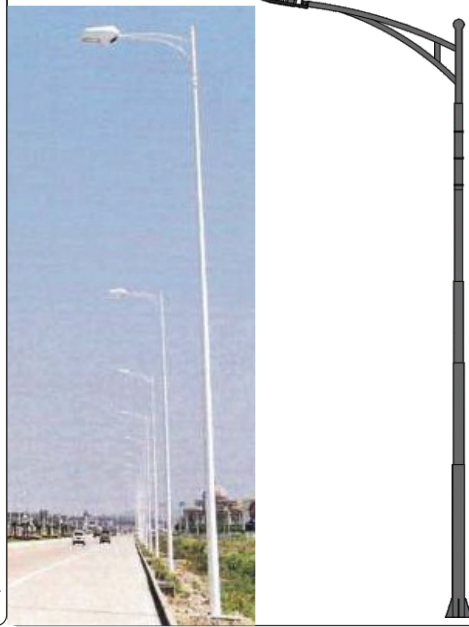

Model	Height
P 20516	5mtr
P 20516	6mtr
P 20516	7mtr

Material : Mild Steel

Modena Pole Light

Model	Height
P 20523	5mtr
P 20523	6mtr
P 20523	7mtr

Material : Mild Steel

Jaguar Pole Light

Model	Height
P 20522	5mtr
P 20522	6mtr
P 20522	7mtr