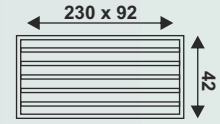

Surface Grill Foot Light