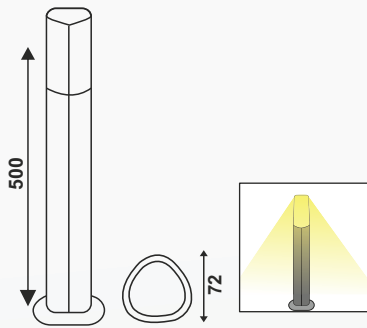

Slim Peta Bollard

Model No   Size

B 10854 - 300mm

B 10855 - 500mm

B 10856 - 800mm

Holder : B - 22

Finish : Grey

Material : Aluminium