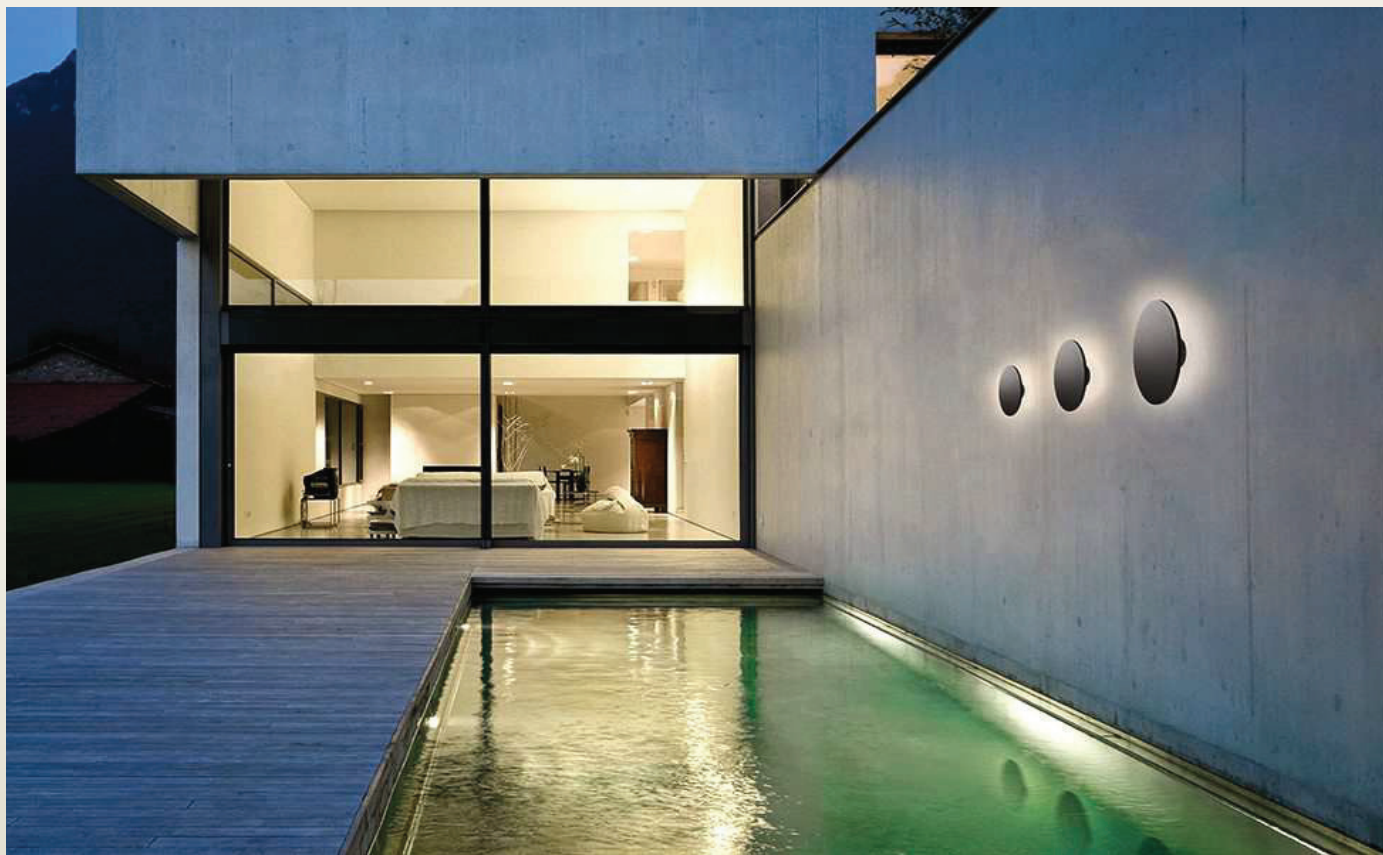

POWL 27

Wattage : 20w
CCT : 3000K
Material : Aluminium
Finish : Graphite Grey
Luminous Flux : 2000 lm (± 10%lm)