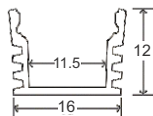

PLS 024 (Surface)

LED	5.5w / Feet
Empty	3 Meter Length

W 16 / H 12