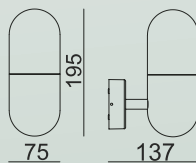

Holder : E 27
Finish : Graphite Grey