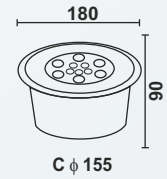

Wattage : 9 x 1w
CCT : 3000K
Material : SS + Black Case
Luminous Flux : 1000 lm (± 10%lm)

POIU 06

Wattage : 15 x 1w
CCT : RGB
Material : SS
Luminous Flux : 1500 lm (± 10%lm)

Suitable Driver : POPS 01 (24v AC - 30w)

* Driver to be kept Separately

RGB : 15 Seconds Auto Fading