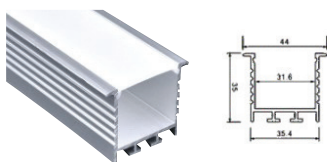

PLS 002 (Slim Recess)

LED (120 LED - 12v) 5mm Strip	4w / Feet	W 12 / H 6
Empty	2.0 Meter Length	

PLS 008 (Slim Recess)

LED (120 LED's - Spots Visible)	5.5w / Feet	W 22 / H 6
LED (240 LED's - No Spots)		
Empty	2 Meter Length	

PLS 022 (Recess)

LED	5.5w / Feet	W 22 / H 12
Empty	3 Meter Length	

PLS 027 (Recess)

LED	11w / Feet	W 32 / H 12
Empty	2.44 Meter Length	

PLS 029 (Recess)

LED	11w / Feet	W 31 / H 25
Empty	3 Meter Length	

PLS 004 (Recess)

LED	11w / Feet	W 44 / H 35
Empty	3 Meter Length	

Recessed/Spring clip-mounted
Uniformity of light emission

PLS 031 (Recess)

LED	16.5w / Feet	W 57 / H 12
Empty	2.44 Meter Length