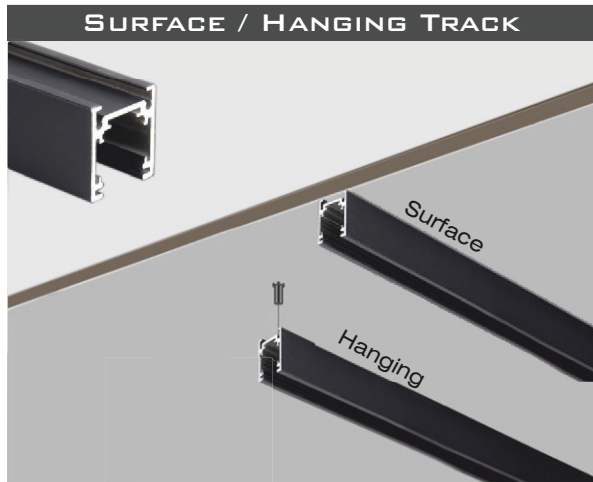

MODEL	MGNT 21 (1MTR) MGNT 22 (2MTR)
DIMENSION	W 37.50/ H 29.50/ C-27.50
FINISH	BLACK

Track Black Cover

DC 48 v  IP 20

MODEL	MGNT 23 (1MTR) MGNT 24 (2MTR)
DIMENSION	W 27.50/ H 29.50
FINISH	BLACK

Track Black Cover