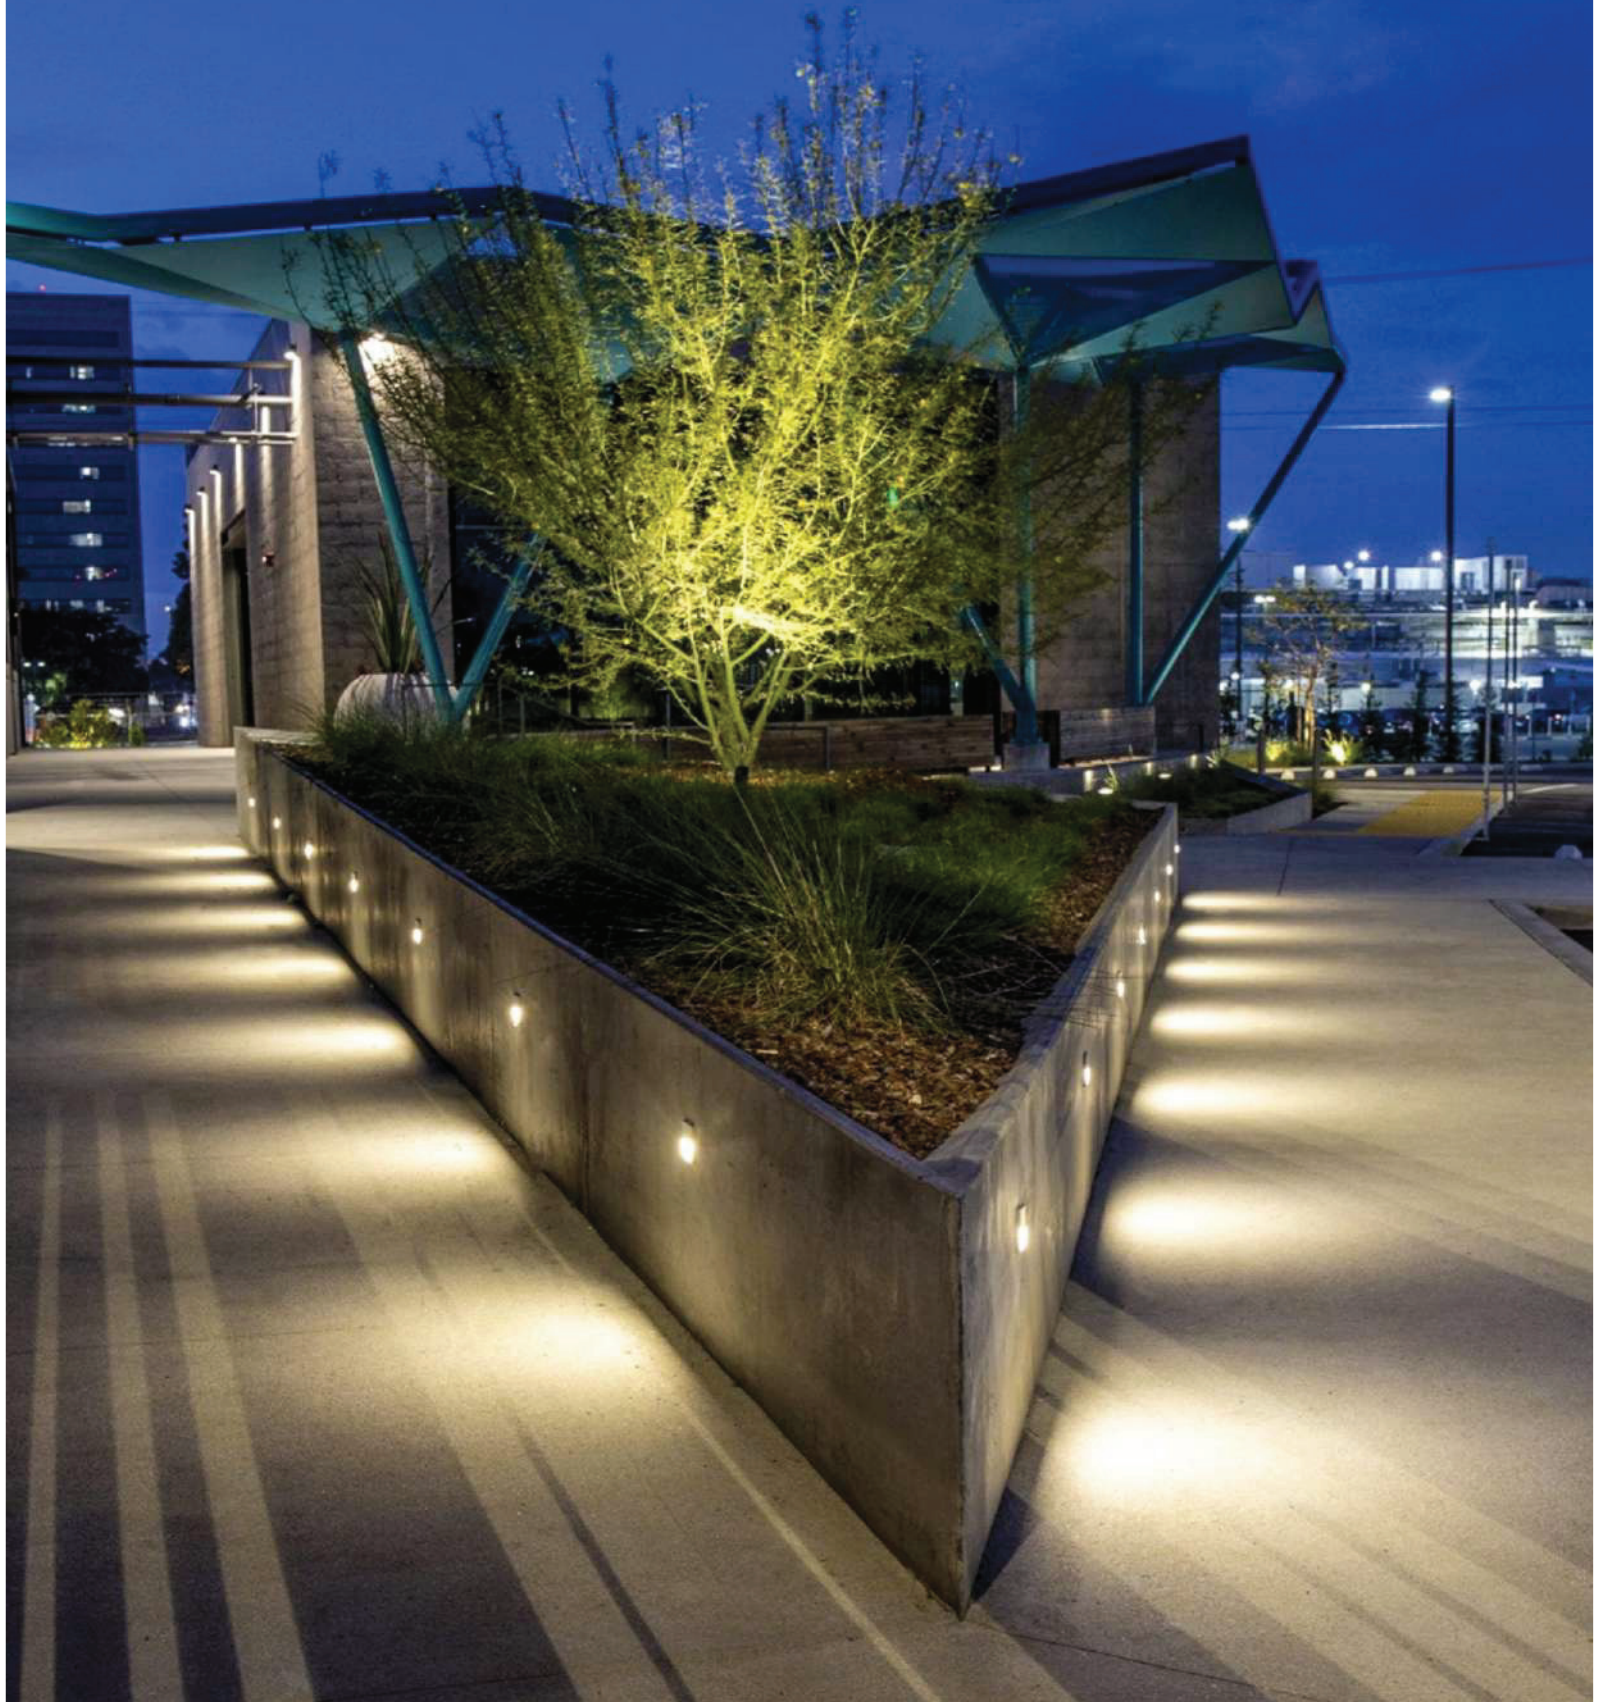

POFL 05

CREE
LEDs

Throw up-to 30ft

POSL 05

Wattage : 36w
 CCT : 3000K
 Material : Aluminium Casting
 Finish : Grey
 Luminous Flux : 3600 lm (± 10%lm)

A range of LED based, recessed and surface mounted foot lights for guidance and accent applications. When scorching passion only leaves ashes of unfulfilled dreams, hope may entice the sprinkling magic of our magination into livening up the footlights on a new stage of life.