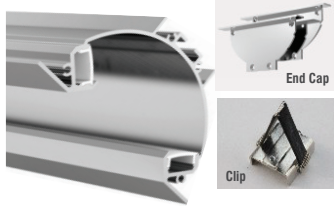

PLS 006 (Recess)

LED	11w / Feet
Empty	2.5 Meter Length

W 101.6 / H 48.7

Recessed/Spring clip-mounted
Uniformity of light emission