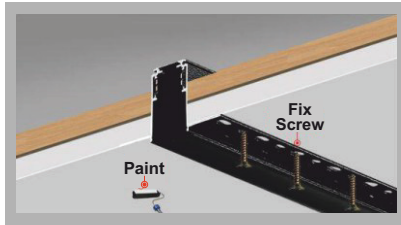

Magnetic Track Light

PLATINUM
series

MODEL	MGNT 01 (1MTR)	MGNT 02 (2MTR)
DIMENSION	W 70 / H 54 / C-26	
IP GRADE	IP 20	
FINISH	BLACK