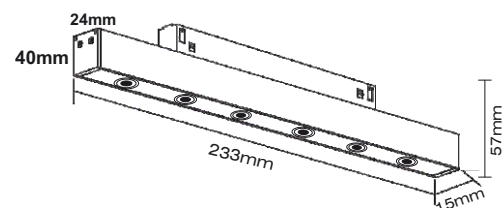

Mini Magnetic Track Light

PLATINUM
series

MINI LINEAR SPOT LIGHT

CREE
LEDs

LED

DC 48 v

IP 20

MODEL	MGNT 27	MGNT 28
WATTAGE	12w	18w
DIMENSION	L 113/ W 16/ H 21	L 253/ W 16/ H 21
LUMENS	1200LM	1800LM
CCT	3000K / 4500K	
FINISH	BLACK	

MINI LINEAR PROFILE LIGHT

MODEL	MGNT 29	MGNT 30
WATTAGE	12w	24w
DIMENSION	L 410/ W 80/ H 28	L 610/ W 80/ H 28
LUMENS	1200LM	2400LM
CCT	3000K / 4500K	
FINISH	BLACK	

OSRAM
LED

LED

DC 48 v

IP 20

MINI LINEAR TILTABLE SPOT LIGHT

CREE
LEDs

LED

DC 48 v

IP 20

MODEL	MGNT 31
WATTAGE	12w
DIMENSION	L 233/ W 15/ H 100
LUMENS	1300LM
CCT	3000K / 4500K
FINISH	BLACK