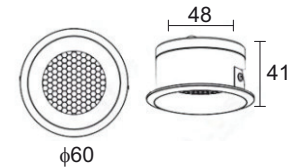

CREE
LEDs

MODEL	PIDO 80
WATTAGE	12W
LUMENS	1420LM
DIMENSION	D ϕ80MM/ H 41MM/ C ϕ65MM
CCT	3000K / 4500K
BODY FINISH	WHITE / BLACK
IP GRADE	IP 20

MODEL	PIDO 81
WATTAGE	18W
LUMENS	2100LM
DIMENSION	D ϕ95MM/ H 48MM/ C ϕ80MM
CCT	3000K / 4500K
BODY FINISH	WHITE / BLACK
IP GRADE	IP 20