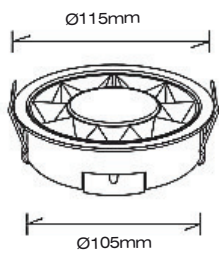

Black + Titanium