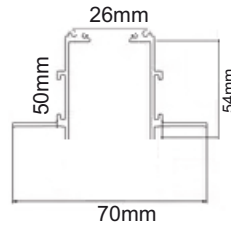

PASOLITE

Magnetic Track Light

PLATINUM
series

MODEL	MGNT 01 (1MTR)	MGNT 02 (2MTR)
DIMENSION	W 70 / H 54 / C-26	
IP GRADE	IP 20	
FINISH	BLACK	

End Caps

Track Black Cover

TRIMLESS RECESS (POP) TRACK

Recess (POP)