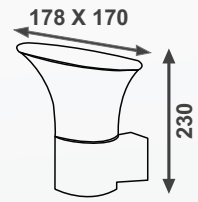

B 10756 - 800mm

LED

B 10802 - 300mm

B 10803 - 500mm

B 10806 - 800mm

Wattage : 10w

CCT : 3000K / 6000K

Finish : Grey