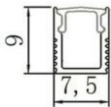

PLS 009 (Slim Surface)

LED (120LED - 12v) 5mm Strip	4w / Feet
Empty	2 Meter Length

W 7.5 / H 6