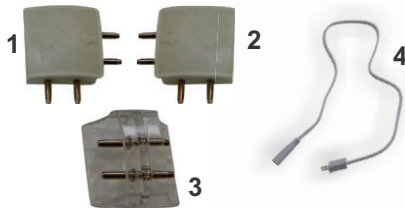

Accessories

Code	Item	Description
PILC S01	Cabinet Light Spares	Right Connector
PILC S02	Cabinet Light Spares	Left Connector
PILC S03	Cabinet Light Spares	H Joint Connector
PILC S04	Cabinet Light Spares	Power Line Cable

Mini link - Constant Voltage Drivers