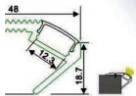

PLS 016 (Walkover - IP 20)

LED	5.5w / Feet	W 21.3 / H 26.1
Empty	2 Meter Length