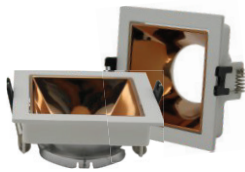

Round Spot - Square Shape

Model : PIDR 07
Dimension : L-W 85 / H 36 / C ϕ 73 x 73
Finish : Outer White - Inner Rose Gold