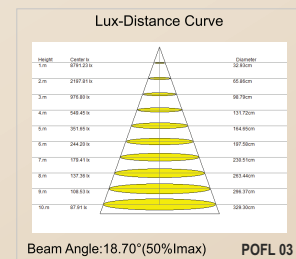

Model : **POFL 02**
Wattage : 12w
Luminous Flux : 1200 lm ($\pm 10\%$ lm)

Model : **POFL 03**
Wattage : 24w
Luminous Flux : 2400 lm ($\pm 10\%$ lm)

Specifications

- Material : Aluminium Casting
- Gun Metal Finish
- Driver Located Below the Fixture
- CCT : 3000K
- CRI : Ra ≥ 80
- No Light Spill