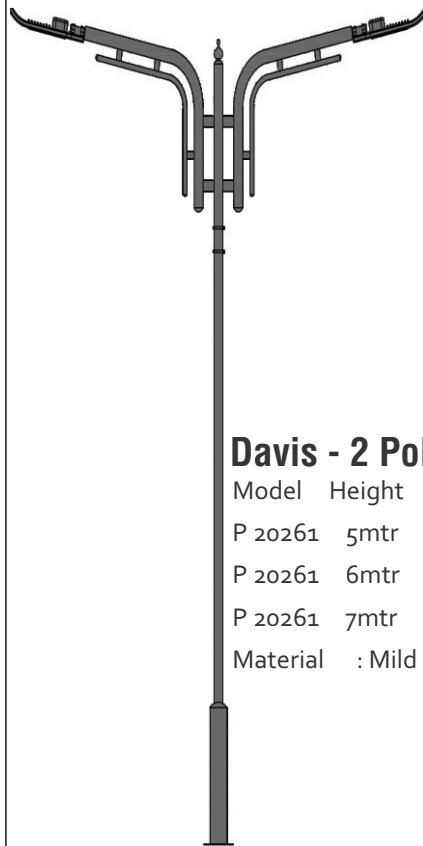

Material : Mild Steel

Davis - 1 Pole Light

Model	Height
P 20258	5mtr
P 20258	6mtr
P 20258	7mtr

Material : Mild Steel

Davis - 2 Pole Light

Model	Height
P 20261	5mtr
P 20261	6mtr
P 20261	7mtr

Material : Mild Steel