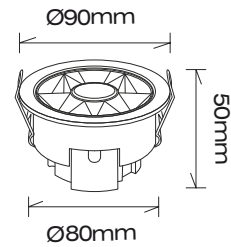

White + Titanium