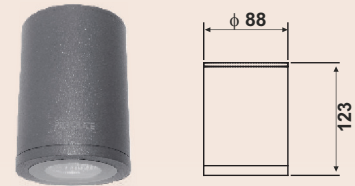

POSC 14

Wattage : 18w
Luminous Flux : 1800 lm (±10%lm)