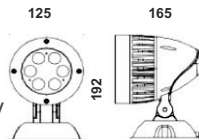

40° Beam Angle

EPISTAR LED

POSL 02

Power : 6w
Finish : Graphite Grey
CCT : 3000K

30° Beam Angle

POSL 03

Power : 12w
Finish : Graphite Grey
CCT : 3000K

30° Beam Angle