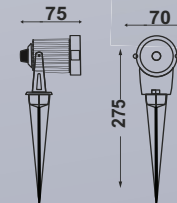

Wattage : 3w
CCT : 3000K
Material : Aluminium
Finish : Black
Luminous Flux : 300 lm (± 10%lm)

Wattage : 2 x 3w
CCT : 3000K
Material : Aluminium
Finish : Black
Luminous Flux : 600 lm (± 10%lm)

Wattage : 5w
CCT : 3000K / 6000K / Green
Material : Aluminium
Finish : Black
Luminous Flux : 500 lm (± 10%lm)