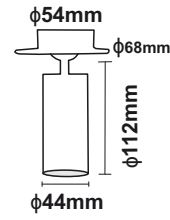

MODEL	PIDO 69
WATTAGE	7w
LUMENS	700LM
DIMENSION	D ϕ68/ L 112/ C ϕ54
CCT	3000K/4500K
BODY FINISH	WHITE
IP GRADE	IP 20