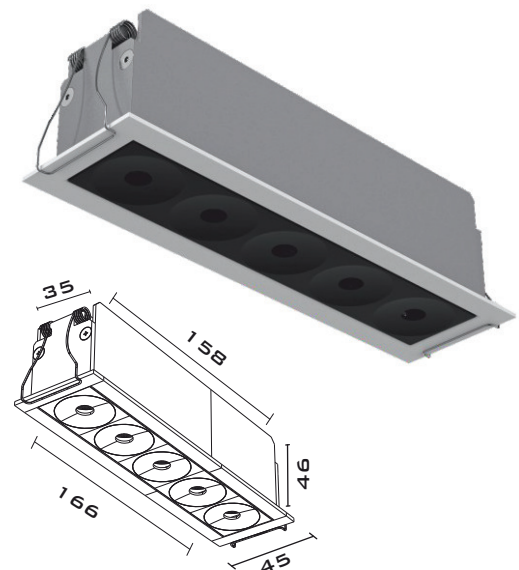

MODEL	PIDO 83
WATTAGE	6w
LUMENS	720LM
DIMENSION	L-W 95*45 / H 46 / C 85*35
CCT	3000K/4500K
BODY FINISH	WHITE + INNER GREY / BLACK
IP GRADE	IP 20

MODEL	PIDO 84
WATTAGE	10w
LUMENS	1200LM
DIMENSION	L-W 166*45 / H 46 / C 158*35
CCT	3000K/4500K
BODY FINISH	WHITE + INNER GREY / BLACK
IP GRADE	IP 20