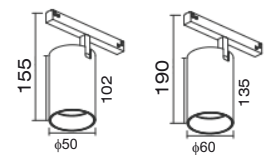

- LED
- DC 48 v
- IP 20
- BEAM ANGLE
24°
- 350°
- 180°

Mini Magnetic Track Light

PLATINUM
series

**A
C
C
E
S
S
O
R
I
E
S**

PASOLITE

**CIRCULAR MAGNETIC
TRACK LIGHT**

Circular Magnetic Track Light

PLATINUM
series