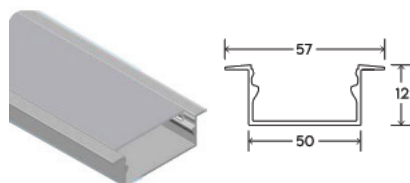

PLS 004 (Recess)

LED	11w / Feet	W 44 / H 35
Empty	3 Meter Length	

Recessed/Spring clip-mounted
Uniformity of light emission