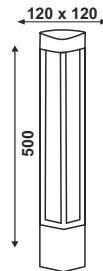

Maria Bollard

	B 10757	300mm
10w	B 10758	500mm
	B 10759	800mm

Finish : Grey
CCT : 3000K / 6000K