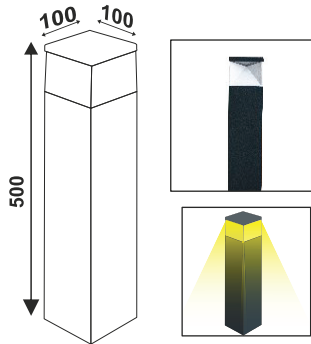

Vimio Bollard

10w	B 10817	300mm
	B 10818	500mm
	B 10819	800mm

Finish : Grey
CCT : 3000K / 6000K
Material : Aluminium