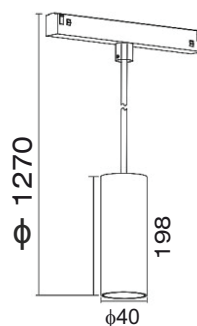

MODEL	MGNT 14
WATTAGE	10w
LUMENS	1000LM
DIMENSION	D ϕ40/ H 198
CCT	3000K / 4500K
FINISH	BLACK