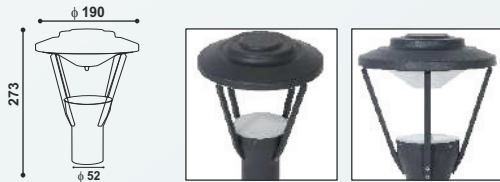

Ray Gate Light

Wattage : 7w
CCT : 3000K / 6000K
Material : Aluminum
Luminous Flux : 700 lm ($\pm 10\%$)
Color : Grey

Marlin Gate Light

Wattage : 12w
CCT : 3000K / 6000K
Material : Aluminum
Luminous Flux : 1200 lm ($\pm 10\%$)
Color : Grey

Brisk Gate Light

Wattage : 12w
CCT : 3000K / 6000K
Material : Aluminum
Luminous Flux : 1200 lm ($\pm 10\%$)
Color : Grey

Hover Gate Light

Wattage : 10w
CCT : 3000K / 6000K
Material : Aluminum + PVC
Luminous Flux : 1000 lm ($\pm 10\%$)
Color : Grey