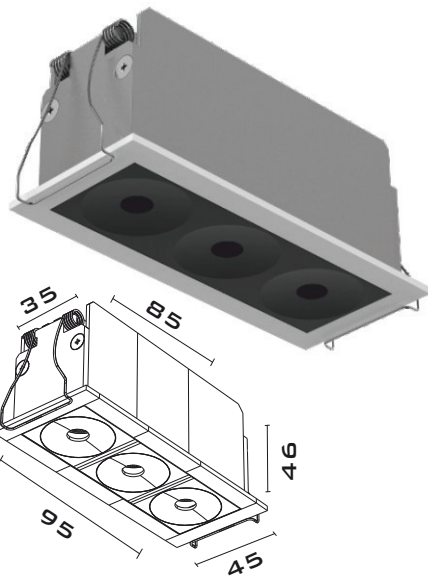

MODEL	PIDO 82
WATTAGE	4w
LUMENS	480LM
DIMENSION	L-W 75*45 / H 46 / C 65*35
CCT	3000K/4500K
BODY FINISH	WHITE + INNER GREY / BLACK
IP GRADE	IP 20