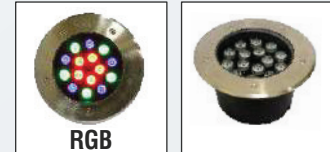

RGB

* Driver to be kept Separately

RGB : 15 Seconds Auto Fading