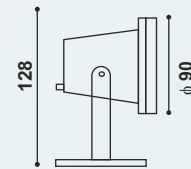

POUW 09

Wattage : 4 x 1w
CCT : WW / Blue / RGB
Material : SS
Luminous Flux : 400 lm ($\pm 10\%$ lm)

Suitable Driver : POPS 07 (24v DC - 10-15w) WW / Blue
Operating (1-2nos) POPS 11 (24v AC - 10w) RGB