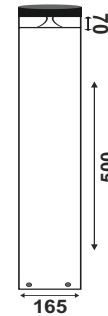

Ross Bollard

20w	B 10883	300mm
	B 10884	500mm
	B 10885	800mm

*30w Possible