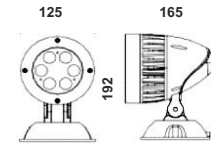

Power : 18w
Finish : Graphite Grey
CCT : 3000K