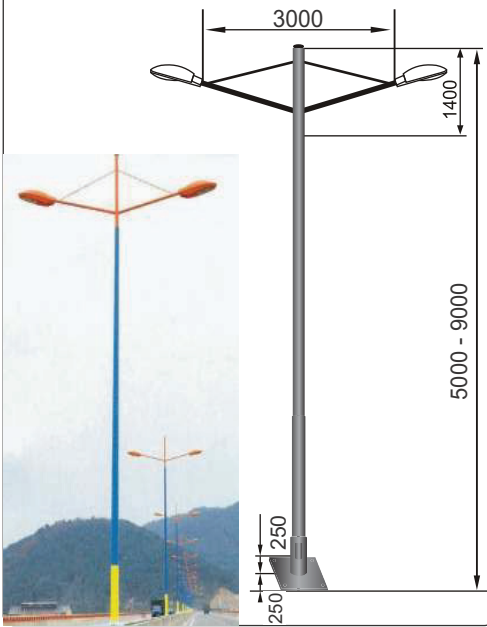

Avenue Pole Light

Model	Height
P 20516	5mtr
P 20516	6mtr
P 20516	7mtr

Material : Mild Steel