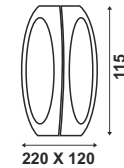

POWL 62

Power : 13w
Finish : Grey
CCT : 3000K