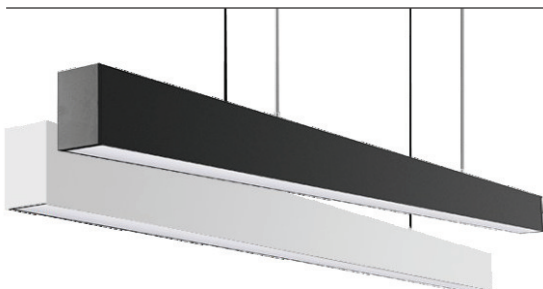

ELEGANT Hanging

Watt	Model	Dimension	Feet
20w	PR 1512	L 600 / W 36 / H 60mm	2 ft
40w	PR 1509	L 1200 / W 36 / H 60mm	4 ft
80w	PR 1510	L 2400 / W 36 / H 60mm	8 ft
120w	PR 1511	L 3600 / W 36 / H 60mm	12 ft

CCT : 3000K / 4000K / 6000K

☐ White ☐ Black