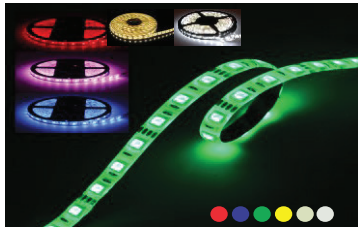

PLS 016 (Walkover - IP 20)

LED	5.5w / Feet	W 21.3 / H 26.1
Empty	2 Meter Length	

PLS 017 (Step Surface)

LED	5.5w / Feet	W 48 / H 18.7
Empty	2 Meter Length	

PLS 033

LED	5.5w / Feet	D ϕ 20 / H 16
Empty	3 Meter Length	