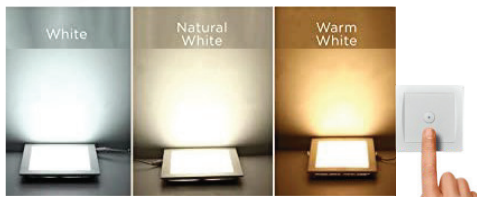

3k-4k-6k 3 in one with switch

Alto Extra Slim Panel

4w	LDL 044	Square	L-W 90 / H 25 / C ϕ75
	LDL 045	Round	D ϕ85 / H 25 / C ϕ75
7w	LDL 046	Square	L-W 120 / H 25 / C ϕ105
	LDL 047	Round	D ϕ120 / H 25 / C ϕ105
12w	LDL 162	Square	L-W 172 / H 25 / C ϕ160
	LDL 163	Round	D ϕ172 / H 25 / C ϕ160
15w	LDL 164	Square	L-W 190 / H 25 / C ϕ175
	LDL 165	Round	D ϕ190 / H 25 / C ϕ160
18w	LDL 166	Square	L-W 225 / H 25 / C ϕ207
	LDL 167	Round	D ϕ225 / H 25 / C ϕ207
24w	LDL 168	Square	L-W 300 / H 25 / C ϕ280
	LDL 169	Round	D ϕ300 / H 25 / C ϕ280
30w	LDL 170	Square	L-W 300 / H 25 / C ϕ280
	LDL 171	Round	D ϕ300 / H 25 / C ϕ280

3k-4k-6k 3 in one with switch

12w	LDL 146	Square	L-W 172 / H 25 / C ϕ157
	LDL 147	Round	D ϕ172 / H 25 / C ϕ157
18w	LDL 148	Square	L-W 226 / H 25 / C ϕ207
	LDL 149	Round	D ϕ225 / H 25 / C ϕ207