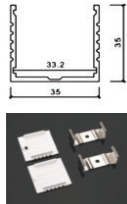

PLS 012 (Surface)

LED	11w / Feet	W 35 / H 35
Empty	3 Meter Length