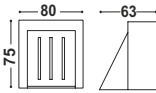

Power : 3w
Finish : Grey
CCT : 3000K

POWL 06