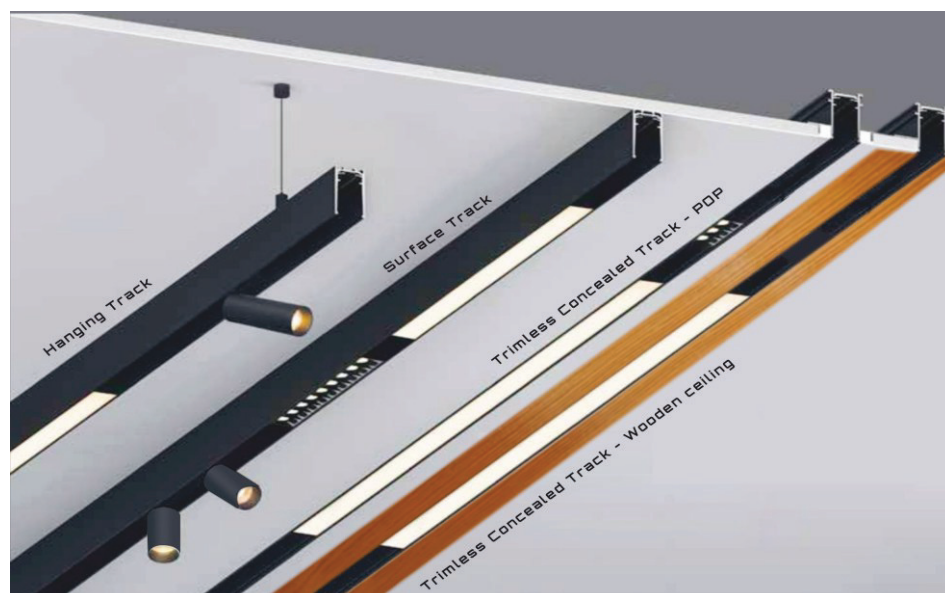

Magnetic Track Light

PLATINUM
series

MAGNETIC TRACK LIGHT SYSTEM IS A NEW MINIMALIST LIGHTING SYSTEM FOR A MODERN SPACE, WILL BE THE NEW TREND FOR YOUR DIY HOME LIGHTING. IT CREATES THE VERTICAL AND HORIZONTAL STYLES ON THE WALL AND CEILING TO MEET WITH MANY CREATIVE DIY LIGHTING IDEAS.