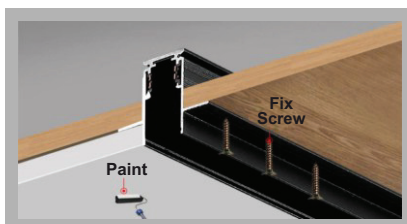

Magnetic Track Light

PLATINUM
series

MODEL	MGNT 01 (1MTR)	MGNT 02 (2MTR)
DIMENSION	W 70 / H 54 / C-26	
IP GRADE	IP 20	
FINISH	BLACK	

TRIMLESS RECESS (POP) TRACK

DC 48 v IP 20

SURFACE/ PENDENT TRACK

MODEL	MGNT 03 (1MTR)	MGNT 04 (2MTR)
DIMENSION	D ϕ50 / H 155	D ϕ60 / H 190
FINISH	BLACK	

DC 48 v IP 20

MODEL	MGNT 05 (2MTR)
DIMENSION	W 65 / H 54
FINISH	BLACK

TRIMLESS RECESS (WOOD) TRACK

DC 48 v IP 20

The Conductivity of Brass is far inferior to that of red Copper, and the contact surface of round copper is far inferior to that of flat copper.