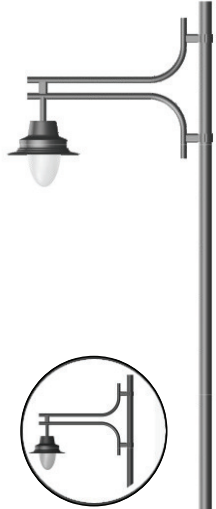

Arizona Pole Light

Model	Height
P 10001	5mtr
P 10002	6mtr
P 10003	7mtr
Material	: Mild Steel

Without Luminaries