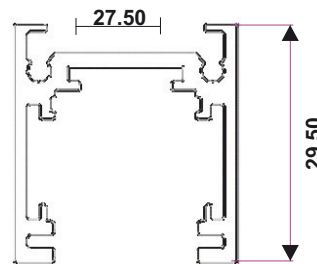

MODEL	MGNT 21 (1MTR) MGNT 22 (2MTR)
DIMENSION	W 37.50/ H 29.50/ C-27.50
FINISH	BLACK

Track Black Cover

DC 48 v  IP 20

MODEL	MGNT 23 (1MTR) MGNT 24 (2MTR)
DIMENSION	W 27.50/ H 29.50
FINISH	BLACK

Track Black Cover