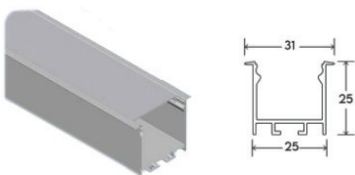

PLS 029 (Recess)

LED	11w / Feet	W 31 / H 25
Empty	3 Meter Length