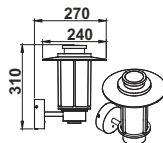

Power : 3w
Finish : Grey
CCT : 3000K

Power : 2 x 3w
Finish : Grey
CCT : 3000K

Power : 2 x 3w
Finish : Grey
CCT : 3000K

Power : 2 x 3w
Finish : Grey
CCT : 3000K

Power : 4 x 1w
Finish : Grey
CCT : 3000K

Power : 3 x 1w
Finish : Grey
CCT : 3000K

Power : 4 x 1w
Finish : Grey
CCT : 3000K

Power : 20w
Finish : Grey
CCT : 3000K

Power : 6 x 1w
Finish : Grey
CCT : 3000K

POWL 32

Power : 6+1w
Finish : Grey
CCT : 3000K