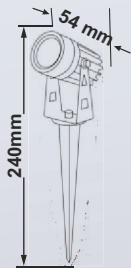

Wattage : 3w
CCT : 3000K
Material : Aluminium
Finish : Black
Luminous Flux : 300 lm (± 10%lm)

Wattage : 2 x 3w
CCT : 3000K
Material : Aluminium
Finish : Black
Luminous Flux : 600 lm (± 10%lm)

Wattage : 5w
CCT : 3000K / 6000K / Green
Material : Aluminium
Finish : Black
Luminous Flux : 500 lm (± 10%lm)