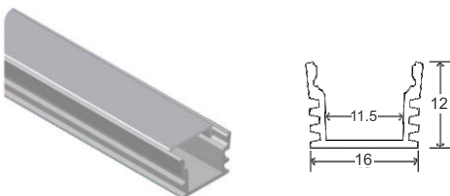

Surface Profile

PLS 018 (Corner Surface)

LED	5.5w / Feet
Empty	2 Meter Length

W 16 / H 16

PLS 009 (Slim Surface)

LED (120LED - 12v) 5mm Strip	4w / Feet
Empty	2 Meter Length

W 7.5 / H 6

PLS 024 (Surface)