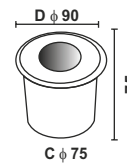

POIU 03

Power : 3w
 Dimension : D ϕ 90mm / H 70mm / C ϕ 76mm
 Finish : SS + Black Case
 CCT : 3000K

Beam Angle

C ϕ 75

POIU 04

Power : 6 x 1w
 Finish : Stainless Steel
 CCT : 3000K

Beam Angle

C ϕ 120