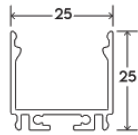

PLS 030 (Surface)

LED	11w / Feet	W 25 / H 25
Empty	3 Meter Length