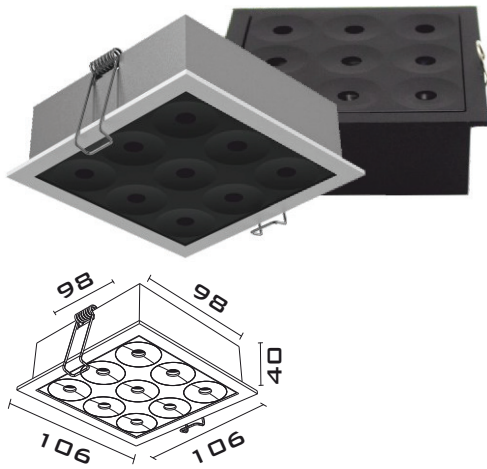

MODEL	PIDO 85
WATTAGE	8W
LUMENS	960LM
DIMENSION	L-W 75*75 / H 40 / C 65*65
CCT	3000K/4500K
BODY FINISH	WHITE + INNER GREY / BLACK
IP GRADE	IP 20