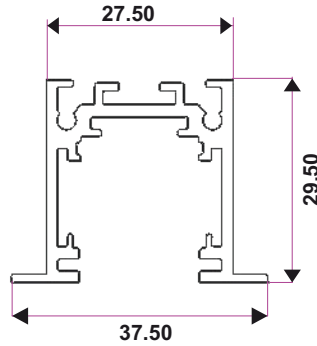

MODEL	MGNT 21 (1MTR) MGNT 22 (2MTR)
DIMENSION	W 37.50/ H 29.50/ C-27.50
FINISH	BLACK

Track Black Cover

DC 48 v  IP 20

MODEL	MGNT 23 (1MTR) MGNT 24 (2MTR)
DIMENSION	W 27.50/ H 29.50
FINISH	BLACK

Track Black Cover