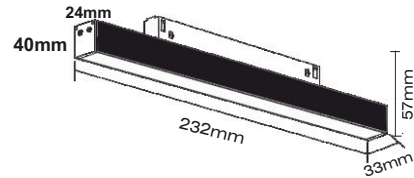

Mini Magnetic Track Light

PLATINUM
series

MINI LINEAR TILTABLE PROFILE LIGHT

CREE
LEDs

- LED
- DC 48 v
- IP 20
- BEAM ANGLE
  120°

MODEL	MGNT 32
WATTAGE	12W
DIMENSION	L 232/ W 33/ H 56
LUMENS	1200LM
CCT	3000K / 4500K
FINISH	BLACK

TRACK SPOT LIGHT

CREE
LEDs

ROSE GOLD

CHROME

ANTIQUE

MODEL	MGNT 12	MGNT 13	MGNT 35
WATTAGE	10W	20W	10W
LUMENS	1000LM	2000LM	1000LM
DIMENSION	D ϕ50/ H 155	D ϕ60/ H 190	D ϕ50 / H 155
CCT	3000K / 4500K		
FINISH	BLACK		ROSE GOLD/CHROME/ ANTIQUE BODY

- LED
- DC 48 v
- IP 20
- BEAM ANGLE
  24°
- 350°
- 180°