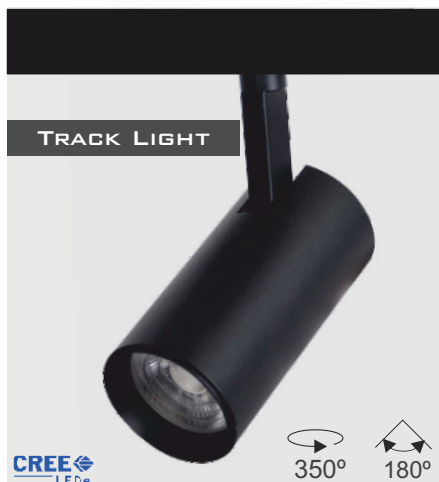

OSRAM
LED

LED DC 48 v IP 20 BEAM ANGLE 24°

MODEL	MGNT 47	MGNT 48
SUITABLE FOR	φ 600	φ 900
WATTAGE	6W	
DIMENSION	L φ188 / W 35 / H 45	
LUMENS	700LM	
CCT	3000K / 4500K	
FINISH	BLACK	

OSRAM LED LED DC 48 v IP 20 BEAM ANGLE 120°