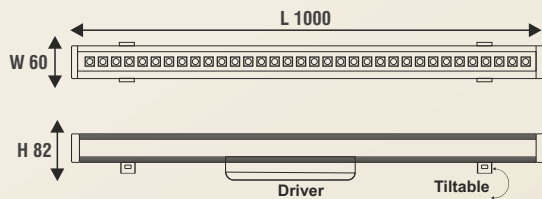

Remote Controlled

Specifications

- Material : Aluminium Casting
- Driver Located Below the Fixture
- CCT : RGB
- CRI : Ra ≥ 80
- No Light Spill