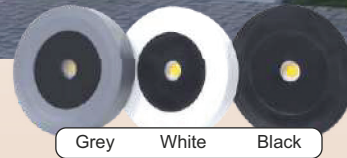

POSC 03

POSC 11

Watts : 5w

10w

CCT : 3000K / 4500k / 6000k
Finish : Grey White Black