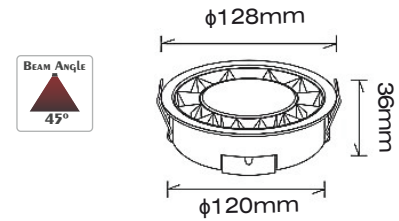

MODEL	PIDO 75
WATTAGE	18W
LUMENS	1300-1400LM
DIMENSION	D ϕ 128/ H 36/ C ϕ 120
CCT	3000K/4500K
BODY FINISH	WHITE / BLACK
INNER FINISH	BLACK / ROSE GOLD / WHITE / TITANIUM BLACK
IP GRADE	IP 20