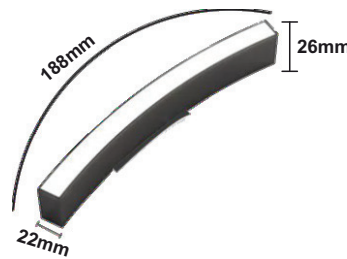

LED DC 48 v

The Conductivity of Brass is far inferior to that of red Copper, and the contact surface of round copper is far inferior to that of flat copper.

Circular Magnetic Track Light

PLATINUM
series

MODEL	MGNT 45	MGNT 46
SUITABLE FOR	φ 600	φ 900
WATTAGE	6W	
DIMENSION	L φ188 / W 35 / H 45	
LUMENS	700LM	
CCT	3000K / 4500K	
FINISH	BLACK	

OSRAM
LED

LED DC 48 v IP 20 BEAM ANGLE 24°

MODEL	MGNT 47	MGNT 48
SUITABLE FOR	φ 600	φ 900
WATTAGE	6W	
DIMENSION	L φ188 / W 35 / H 45	
LUMENS	700LM	
CCT	3000K / 4500K	
FINISH	BLACK	

OSRAM LED LED DC 48 v IP 20 BEAM ANGLE 120°