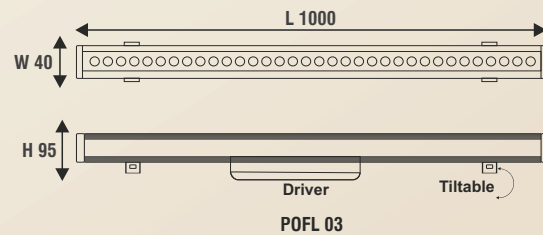

Model : **POFL 02**
Wattage : 12w
Luminous Flux : 1200 lm ($\pm 10\%$ lm)

Model : **POFL 03**
Wattage : 24w
Luminous Flux : 2400 lm ($\pm 10\%$ lm)

Specifications

- Material : Aluminium Casting
- Gun Metal Finish
- Driver Located Below the Fixture
- CCT : 3000K
- CRI : Ra ≥ 80
- No Light Spill