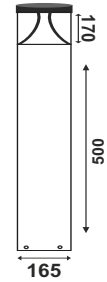

Radiant Bollard

20w	B 10880	300mm
	B 10881	500mm
	B 10882	800mm
	B 10882	800mm

*30w Possible

Trim Bollard

10w	B 10842	300mm
	B 10843	500mm
	B 10844	800mm

Finish : Grey
CCT : 3000K / 6000K