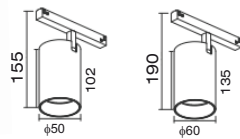

Magnetic Track Light

PLATINUM
series

MODEL	MGNT 11
WATTAGE	14w
DIMENSION	L 232/ W 33 / H 56
LUMENS	1400LM
CCT	3000K / 4500K
FINISH	BLACK

LINEAR TILTABLE PROFILE LIGHT

OSRAM LED

LED DC 48 v IP 20

BEAM ANGLE 120°

MODEL	MGNT 12	MGNT 13	MGNT 35
WATTAGE	10w	20w	10w
LUMENS	1000LM	2000LM	1000LM
DIMENSION	D ϕ50 / H 155	D ϕ60 / H 190	D ϕ50 / H 155
CCT	3000K / 4500K		
FINISH	BLACK	ROSE GOLD/CHROME/ ANTIQUÉ BODY	

CREE LEDs

MODEL	MGNT 14
WATTAGE	10w
LUMENS	1000LM
DIMENSION	D ϕ40/ H 198
CCT	3000K / 4500K
FINISH	BLACK