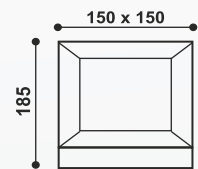

Mini Cypress

Model : B 10812
Holder : B - 22
Finish : Grey / Black /
Antq Sliver
Material : Alu. Casting

*Also available in 15w in-built LED

Antique silver