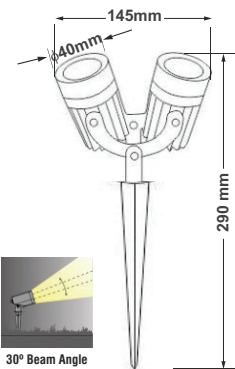

Power : 2 x 3w
Finish : Black
CCT : 3000K

LS 1229

Power : 5w
Finish : Black
CCT : 3000K / 6000K
CCT : Green

EPISTAR LED