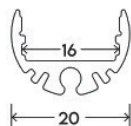

PLS 017 (Step Surface)

LED	5.5w / Feet	W 48 / H 18.7
Empty	2 Meter Length