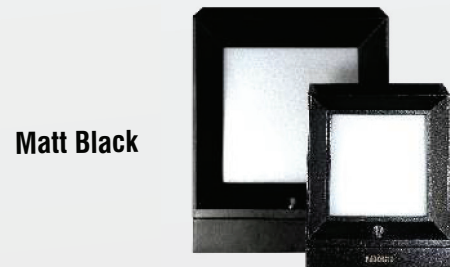

Cypress Bollard

Big Cypress

Model : B 10732
Holder : B - 22
Finish : Grey / Black /
Antq Sliver
Material : Alu. Casting

Mini Cypress

Model : B 10812
Holder : B - 22
Finish : Grey / Black /
Antq Sliver
Material : Alu. Casting

*Also available in 15w in-built LED

Matt Black