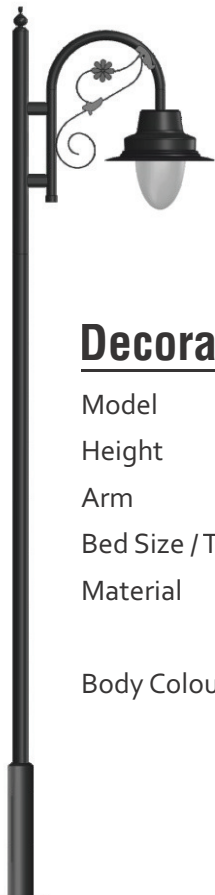

Decorative Pole Light

Model : P 20367   P 20368
Height : 12 Feet
Arm : Single Arm   Double Arm
Bed Size / Thickness : 200 x 200 x 6mm
Material : Mild Steel (Pole)
Aluminum (Post Top)
Body Colour : Black / Grey

Without Luminaries