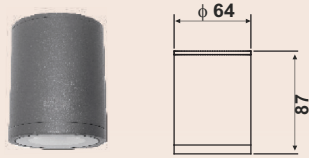

Cylindrical Lights

POSC 12

Wattage : 6w
Luminous Flux : 600 lm (±10%lm)