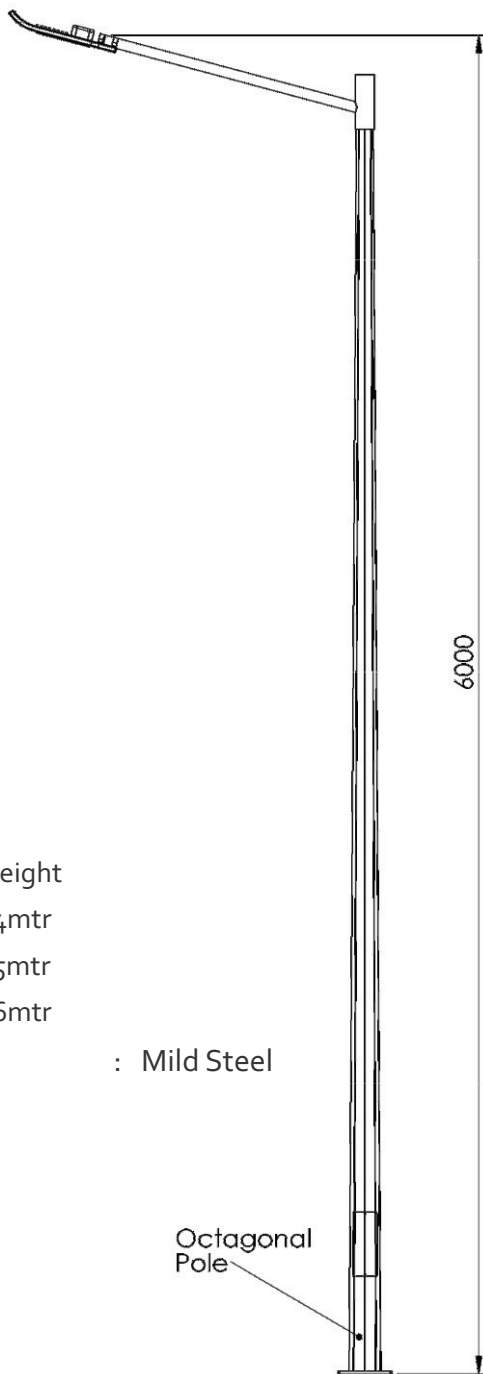

Octagonal Pole Light

Model	Height
P 10881	4mtr
P 10882	5mtr
P 10883	6mtr

Material : Mild Steel

Octagonal Pole