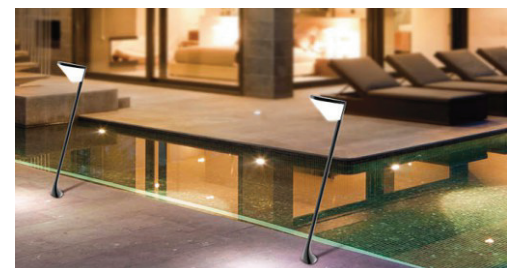

Crafter Bollard

6w	POBL 13A	300mm
	POBL 13B	500mm

Finish : Grey
CCT : 3000K / 6000K