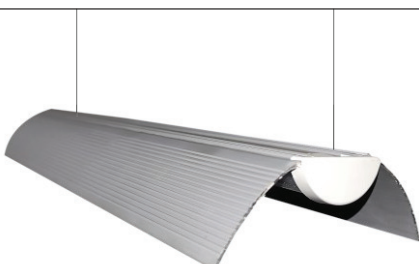

Curve Hanging

40w	PR 1345	L 1200 / W 95 / H 35

Body Colour : ☒ Silver
LED Colour : 3000K / 4500K / 6000K