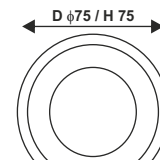

Power : 9w
Finish : Stainless Steel
CCT : Blue

Driver : POPS 12 (24v AC - 15w)

Power : 18w
Finish : Stainless Steel
CCT : RGB

Driver : POPS 01 (24v AC - 30w)

Power : 4 X 1w
Finish : Stainless Steel
CCT : 3000K / Blue / RGB

Driver (Driving 1-2 Nos.)

POPS 07
(24v DC - 10w)ww

POPS 11
(24v AC - 10w) RGB

Power : 9 X 1w
Finish : Stainless Steel
CCT : 3000K / RGB

Driver (Driving 1 No.)

POPS 13A
(24v DC - 15w) ww

POPS 13B
(24v AC - 15w)RGB

IP 65

RGB : 10 Seconds Auto Fading

Recessed Under Water

Power : 10w
Finish : Brushsteel
CCT : 3000K

Driver : PIPS 05 (24v 16w - 600mA) DC

IP 20

C ϕ 80

CONNECTOR - IP 65

Connector 01

1 Way In - 1 Way Out