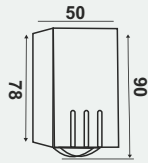

Beam Wall Lights

POWL 67

Wattage : 3w
CCT : 3000K
Material : Aluminium
Finish : Graphite Grey

POWL 68

Wattage : 2 x 3w
CCT : 3000K
Material : Aluminium
Finish : Graphite Grey