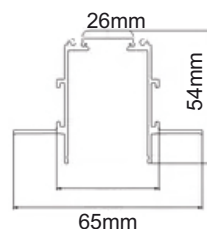

Magnetic Track Light

PLATINUM
series

MODEL	MGNT 01 (1MTR)	MGNT 02 (2MTR)
DIMENSION	W 70 / H 54 / C-26	
IP GRADE	IP 20	
FINISH	BLACK	

TRIMLESS RECESS (POP) TRACK

DC 48 v IP 20

SURFACE/ PENDENT TRACK

MODEL	MGNT 03 (1MTR)	MGNT 04 (2MTR)
DIMENSION	D ϕ50 / H 155	D ϕ60 / H 190
FINISH	BLACK	

DC 48 v IP 20

MODEL	MGNT 05 (2MTR)
DIMENSION	W 65 / H 54
FINISH	BLACK

TRIMLESS RECESS (WOOD) TRACK

DC 48 v IP 20

The Conductivity of Brass is far inferior to that of red Copper, and the contact surface of round copper is far inferior to that of flat copper.