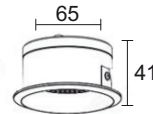

MODEL	PIDO 80
WATTAGE	12W
LUMENS	1420LM
DIMENSION	D ϕ80MM/ H 41MM/ C ϕ65MM
CCT	3000K / 4500K
BODY FINISH	WHITE / BLACK
IP GRADE	IP 20