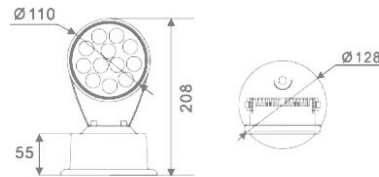

*With Remote Controller

POSL 05

Product : Planter Light
 Power : 36w
 Finish : Graphite Grey
 CCT : 3000K

IP 65

POFL 05 / 25+ Feet

POFL 05

Product : Fascade Light
 Power : 10w
 Dimension : L 115 / W 105 / H 90
 Finish : Graphite Grey
 CCT : 3000K / Blue / Purple / Red