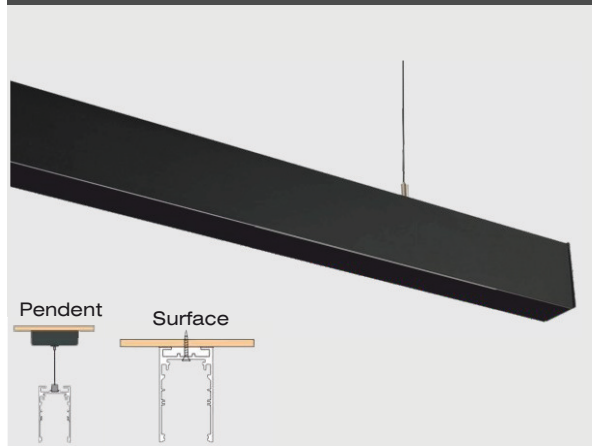

SURFACE/ PENDENT TRACK

MODEL	MGNT 03 (1MTR)	MGNT 04 (2MTR)
DIMENSION	D ϕ50 / H 155	D ϕ60 / H 190
FINISH	BLACK	

DC 48 v IP 20

MODEL	MGNT 05 (2MTR)
DIMENSION	W 65 / H 54
FINISH	BLACK