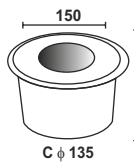

Power : 0.5w
Finish : Aluminium
CCT : 3000K / Blue

Power : 1w
Finish : Stainless Steel
CCT : 3000K

Power : 3w
Dimension : D ϕ 90mm / H 70mm / C ϕ 76mm
Finish : SS + Black Case
CCT : 3000K

Power : 6 x 1w
Finish : Stainless Steel
CCT : 3000K

Power : 9 x 1w
Finish : Stainless Steel
CCT : 3000K

Power : 15w
Dimension : L 180mm / W 146mm / H 90mm
Finish : Stainless Steel
CCT : RGB

Driver : POPS 01 (24v AC - 30w)

- Aluminium Die Cast Construction
- P.C. / Glass Vandal Proof Diffuser
- Silicone Rubber Gasket.
- 220-240V / 24V, 50Hz

Product: Urbas burial
Power : 3w
Finish : Graphite Grey
CCT : 3000K
Dimension: D ϕ 60 / H 110 / C ϕ 60