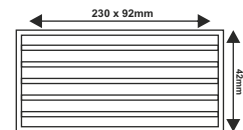

Recess Foot Light

Power : 3w
Finish : Graphite Grey
CCT : 3000K

Power : 3w
Finish : Graphite Grey
CCT : 3000K

Power : 6w
Finish : Graphite Grey
CCT : 3000K

Power : 7w
Finish : Graphite Grey
CCT : 3000K

SENSOR LIGHT

Product : Kwid Foot Light
Power : 3w
Finish : Grey
CCT : 3000K / 6000K

Product : Kwid Foot Light
Power : 6w
Finish : Grey
CCT : 3000K / 6000K

Surface Foot Light

Product : Audi Foot Light
Power : 3w
Finish : Grey
CCT : 3000K / 6000K

Product : Audi Foot Light
Power : 6w
Finish : Grey
CCT : 3000K / 6000K

Product : LED Grill Foot Light
Power : 12w
Finish : Graphite Grey
CCT : 3000K