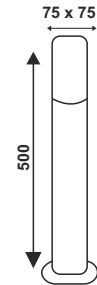

Slim Kin Bollard

	B 10851	300mm
B-22	B 10852	500mm
	B 10853	800mm

Grey