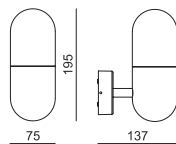

Product : Beam Wall Light
Power : 3w (1 Way)
Finish : Grey
CCT : 3000K

Product : Beam Wall Light
Power : 2 x 3w (2 Way)
Finish : Grey
CCT : 3000K

Product : RGB Colour
Blowtorch
Power : 3 x 1w / 2 Way
Finish : Graphite Grey
CCT : RGB

Power : 16w
Finish : Grey
CCT : 3000K

Power : 16w
Finish : Grey
CCT : 3000K

Power : 7w (2x3.5w)
Finish : Grey
CCT : 3000K

Holder : E 27
Finish : Grey

POWL 83

Holder : GU 10
Finish : Grey

Power : 8w
Finish : Grey
CCT : 3000K