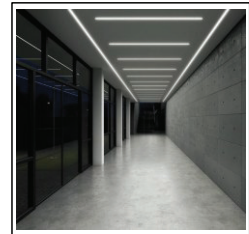

PLS 029 (Recess)

LED	11w / Feet	W 31 / H 25
Empty	3 Meter Length