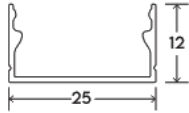

LED	5.5w / Feet
Empty	3 Meter Length

W 16 / H 12

PLS 026 (Slim Surface)

LED (120 LED's - Spots Visible)	5.5w / Feet
LED (240 LED's - No Spots)	5.5w / Feet
Empty	2 Meter Length

W 15.55 / H 6

PLS 028 (Surface)