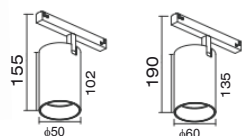

Circular Magnetic Track Light

PLATINUM
series

MODEL	MGNT 45	MGNT 46
SUITABLE FOR	φ 600	φ 900
WATTAGE	6W	
DIMENSION	L φ188 / W 35 / H 45	
LUMENS	700LM	
CCT	3000K / 4500K	
FINISH	BLACK	

OSRAM
LED

LED DC 48 v IP 20 BEAM ANGLE 24°

MODEL	MGNT 47	MGNT 48
SUITABLE FOR	φ 600	φ 900
WATTAGE	6W	
DIMENSION	L φ188 / W 35 / H 45	
LUMENS	700LM	
CCT	3000K / 4500K	
FINISH	BLACK	

OSRAM LED LED DC 48 v IP 20 BEAM ANGLE 120°

MODEL [SUITABLE FOR]	MGNT 49 [φ600]	MGNT 50 [φ600]	MGNT 35
MODEL [SUITABLE FOR]	MGNT 51 [φ900]	MGNT 52 [φ900]	
WATTAGE	10W	20W	10W
LUMENS	1000LM	2000LM	1000LM
DIMENSION	D φ50 / H 155	D φ60 / H 190	D φ50 / H 155
CCT	3000K / 4500K		
FINISH	BLACK		ROSE GOLD/CHROME/ ANTIQUE

LED DC 48 v IP 20 BEAM ANGLE 24°