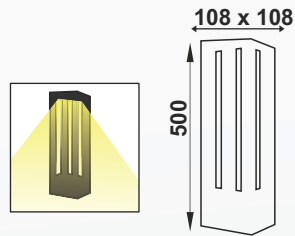

Calvin Bollard

Model No Size

B 10861 - 200mm

B 10862 - 500mm

Wattage : 8w
 CCT : 3000K / 6000K
 Finish : Grey
 Material : Aluminium

Maria Bollard

Model No Size

B 10757 - 300mm