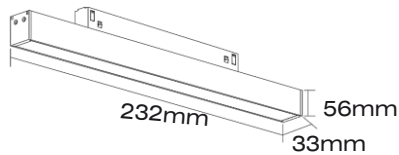

IP 20

MODEL	MGNT 08	MGNT 09
WATTAGE	12w	24w
DIMENSION	L 300/ W 23/ H 26	L 600/ W 23/ H 26
LUMENS	1200LM	2400LM
CCT	3000K / 4500K	
FINISH	BLACK	

LINEAR PROFILE LIGHT

OSRAM
LED

LED

DC 48 v

IP 20

LINEAR TILTABLE SPOT LIGHT

LINEAR TILTABLE PROFILE LIGHT

OSRAM LED

LED DC 48 v IP 20

BEAM ANGLE 120°

MODEL	MGNT 12	MGNT 13	MGNT 35
WATTAGE	10w	20w	10w
LUMENS	1000LM	2000LM	1000LM
DIMENSION	D ϕ 50 / H 155	D ϕ 60 / H 190	D ϕ 50 / H 155
CCT	3000K / 4500K		
FINISH	BLACK	ROSE GOLD/CHROME/ ANTIQUÉ BODY	