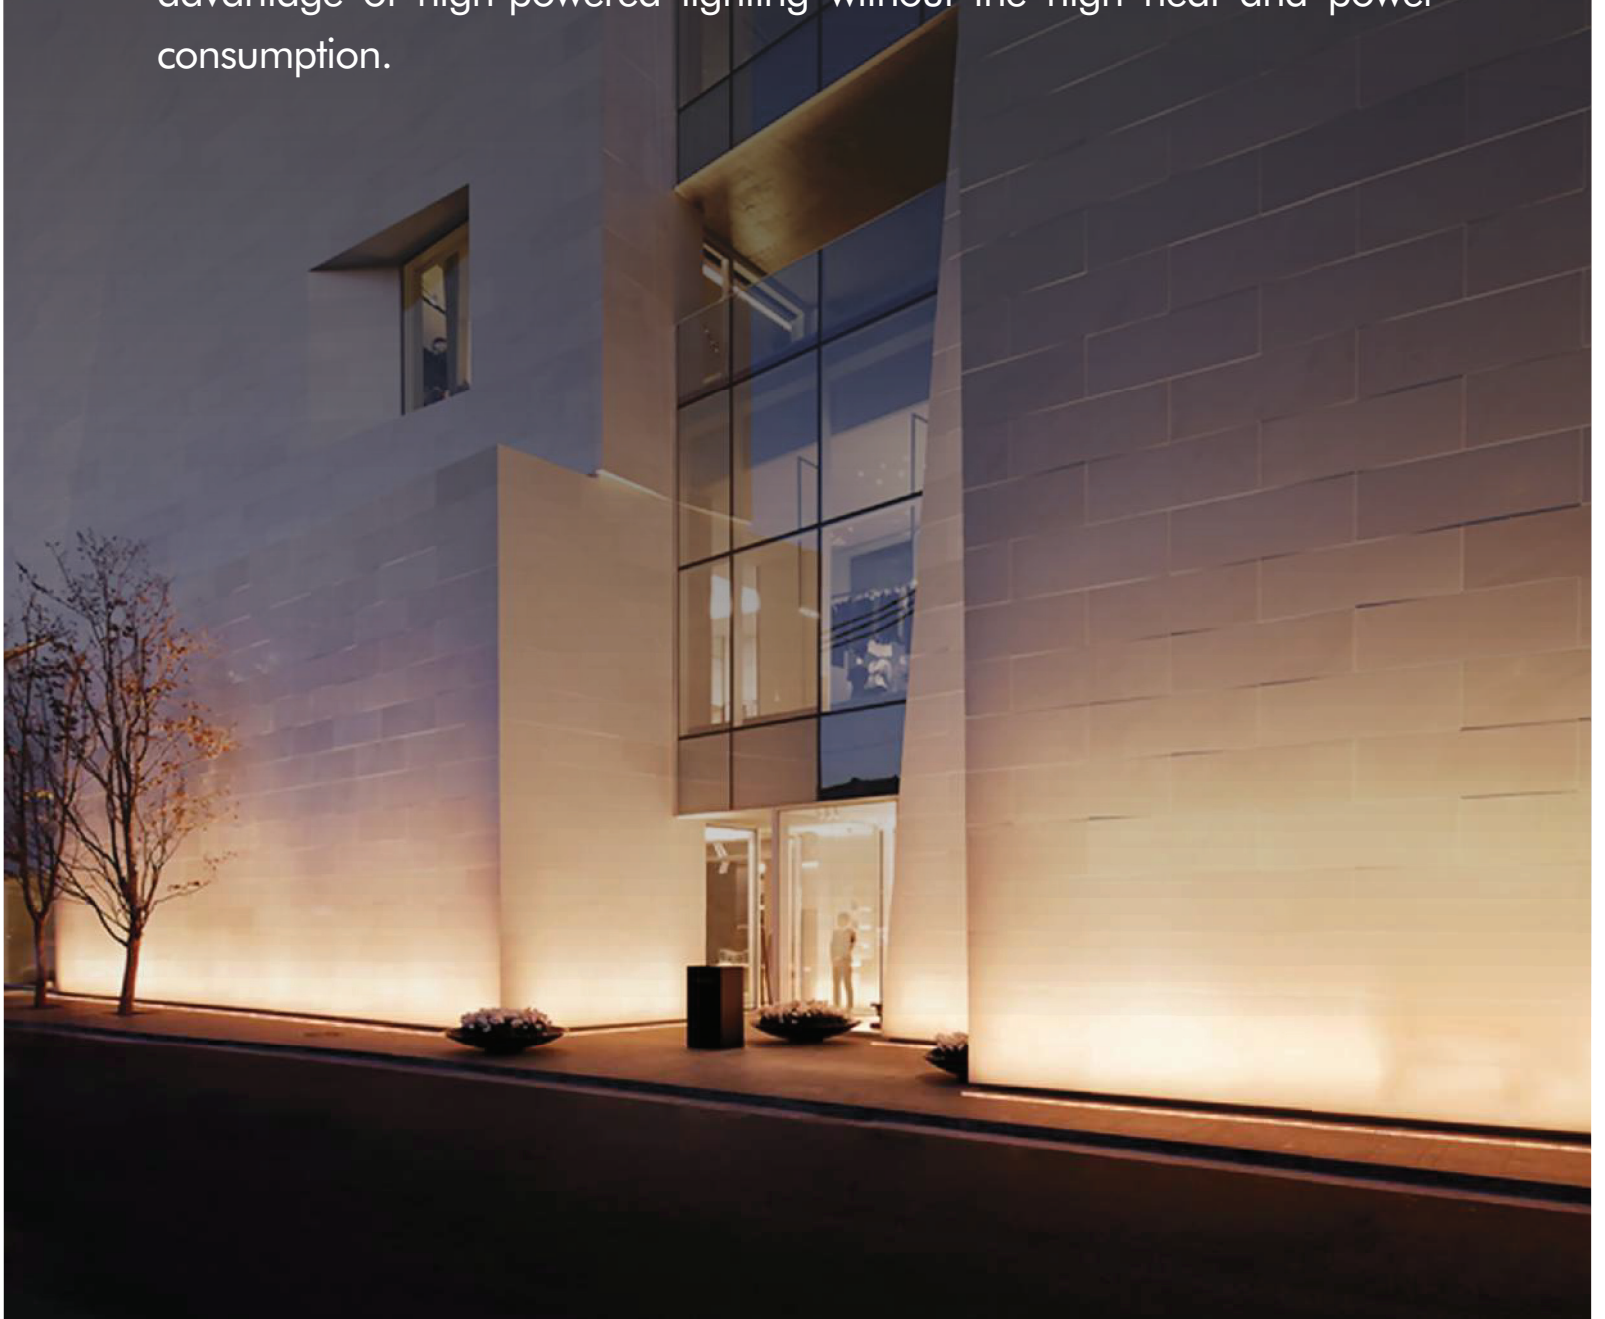

Mount outdoor wall lights on a building's exterior to create a welcoming atmosphere and enhance your home's architecture while providing illumination for safety and security.

Wall washers are now being used in a variety of commercial lighting applications such as lighting interiors and exteriors of buildings, illuminating billboards, and creating attractive booths at tradeshow. LED wall washers are powerful, compact, portable and plug-and-play, and as their name suggests, they can light up a huge amount of space. They also offer the advantage of high-powered lighting without the high heat and power consumption.