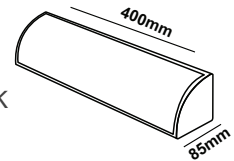

Power : 10w
Finish : Grey
CCT : 3000K

POWL 55

Power : 5w
Finish : Grey
CCT : 3000K