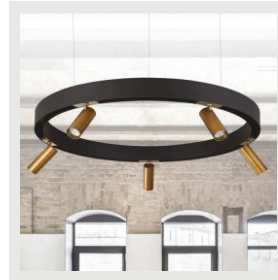

Circular Magnetic Track Light

PLATINUM
series

MODEL	MGNT 41	MGNT 42
DIMENSION	D ϕ600/ W 21/ H 52	D ϕ900/ W 21/ H 52
IP GRADE	IP 20	IP 20
FINISH	BLACK	BLACK

LED DC 48 v

MODEL	MGNT 43	MGNT 44
DIMENSION	D ϕ645/ H 52/ C 605	D ϕ945/ H 52/ C 903
IP GRADE	IP 20	IP 20
FINISH	BLACK	BLACK

LED DC 48 v

The Conductivity of Brass is far inferior to that of red Copper, and the contact surface of round copper is far inferior to that of flat copper.