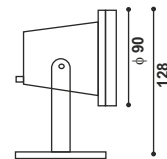

POUW 10

Power : 9 X 1w
Finish : Stainless Steel
CCT : 3000K / RGB

Driver (Driving 1 No.)

POPS 13A
(24v DC - 15w) ww

POPS 13B
(24v AC - 15w)RGB