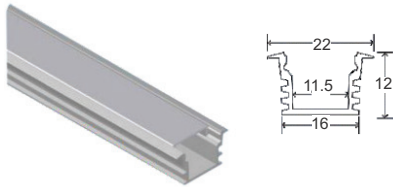

PLS 022 (Recess)

LED	5.5w / Feet	W 22 / H 12
Empty	3 Meter Length