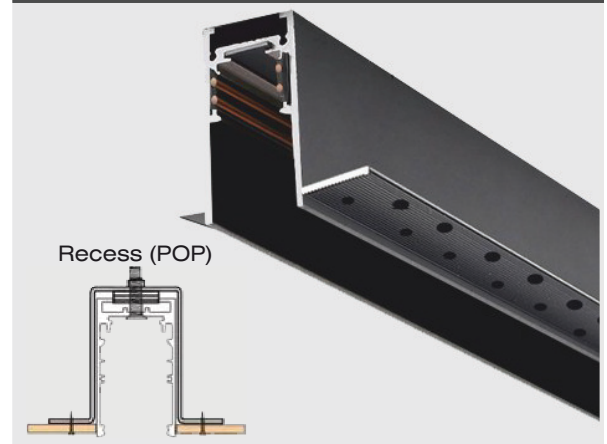

PASOLITE

Magnetic Track Light

PLATINUM
series

MODEL	MGNT 01 (1MTR)	MGNT 02 (2MTR)
DIMENSION	W 70 / H 54 / C-26	
IP GRADE	IP 20	
FINISH	BLACK	

End Caps

Track Black Cover

TRIMLESS RECESS (POP) TRACK

Recess (POP)