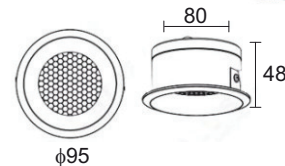

MODEL	PIDO 79
WATTAGE	7W
LUMENS	800LM
DIMENSION	D ϕ60MM/ H 41MM/ C ϕ48MM
CCT	3000K / 4500K
BODY FINISH	WHITE / BLACK
IP GRADE	IP 20

CREE
LEDs

CREE
LEDs

MODEL	PIDO 80
WATTAGE	12W
LUMENS	1420LM
DIMENSION	D ϕ80MM/ H 41MM/ C ϕ65MM
CCT	3000K / 4500K
BODY FINISH	WHITE / BLACK
IP GRADE	IP 20

MODEL	PIDO 81
WATTAGE	18W
LUMENS	2100LM
DIMENSION	D ϕ95MM/ H 48MM/ C ϕ80MM
CCT	3000K / 4500K
BODY FINISH	WHITE / BLACK
IP GRADE	IP 20

CREE
LEDs

HONEY COMB REFLECTOR

Antiglare honeycomb base: the cellular network design, while condensing, low optical losses, a uniform light transmittance while not hurt the eyes uniform, luminous efficiency soft non-glare, anti-glare detachably cellular network, to meet customer requirements for lamps.