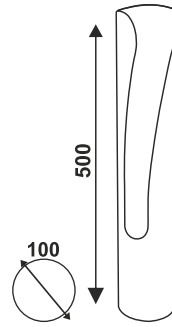

Vimio Bollard

10w	B 10817	300mm
	B 10818	500mm
	B 10819	800mm

Finish : Grey
CCT : 3000K / 6000K
Material : Aluminium