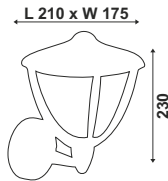

POWL 59

Power : 6w
Finish : Grey
CCT : 3000K