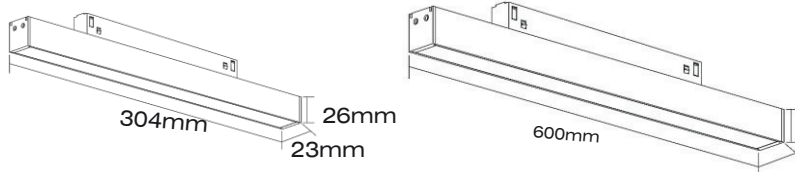

IP 20

MODEL	MGNT 08	MGNT 09
WATTAGE	12w	24w
DIMENSION	L 300/ W 23/ H 26	L 600/ W 23/ H 26
LUMENS	1200LM	2400LM
CCT	3000K / 4500K	
FINISH	BLACK	

LINEAR PROFILE LIGHT

OSRAM
LED

LED

DC 48 v

IP 20

LINEAR TILTABLE SPOT LIGHT

LINEAR TILTABLE PROFILE LIGHT

OSRAM LED

LED DC 48 v IP 20

BEAM ANGLE 120°

MODEL	MGNT 12	MGNT 13	MGNT 35
WATTAGE	10w	20w	10w
LUMENS	1000LM	2000LM	1000LM
DIMENSION	D ϕ 50 / H 155	D ϕ 60 / H 190	D ϕ 50 / H 155
CCT	3000K / 4500K		
FINISH	BLACK	ROSE GOLD/CHROME/ ANTIQUÉ BODY	