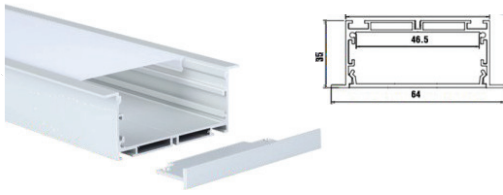

PLS 005 (Recess)

LED	16.5w / Feet
Empty	3 Meter Length

W 64 / H 35

Recessed/Spring clip-mounted
Uniformity of light emission